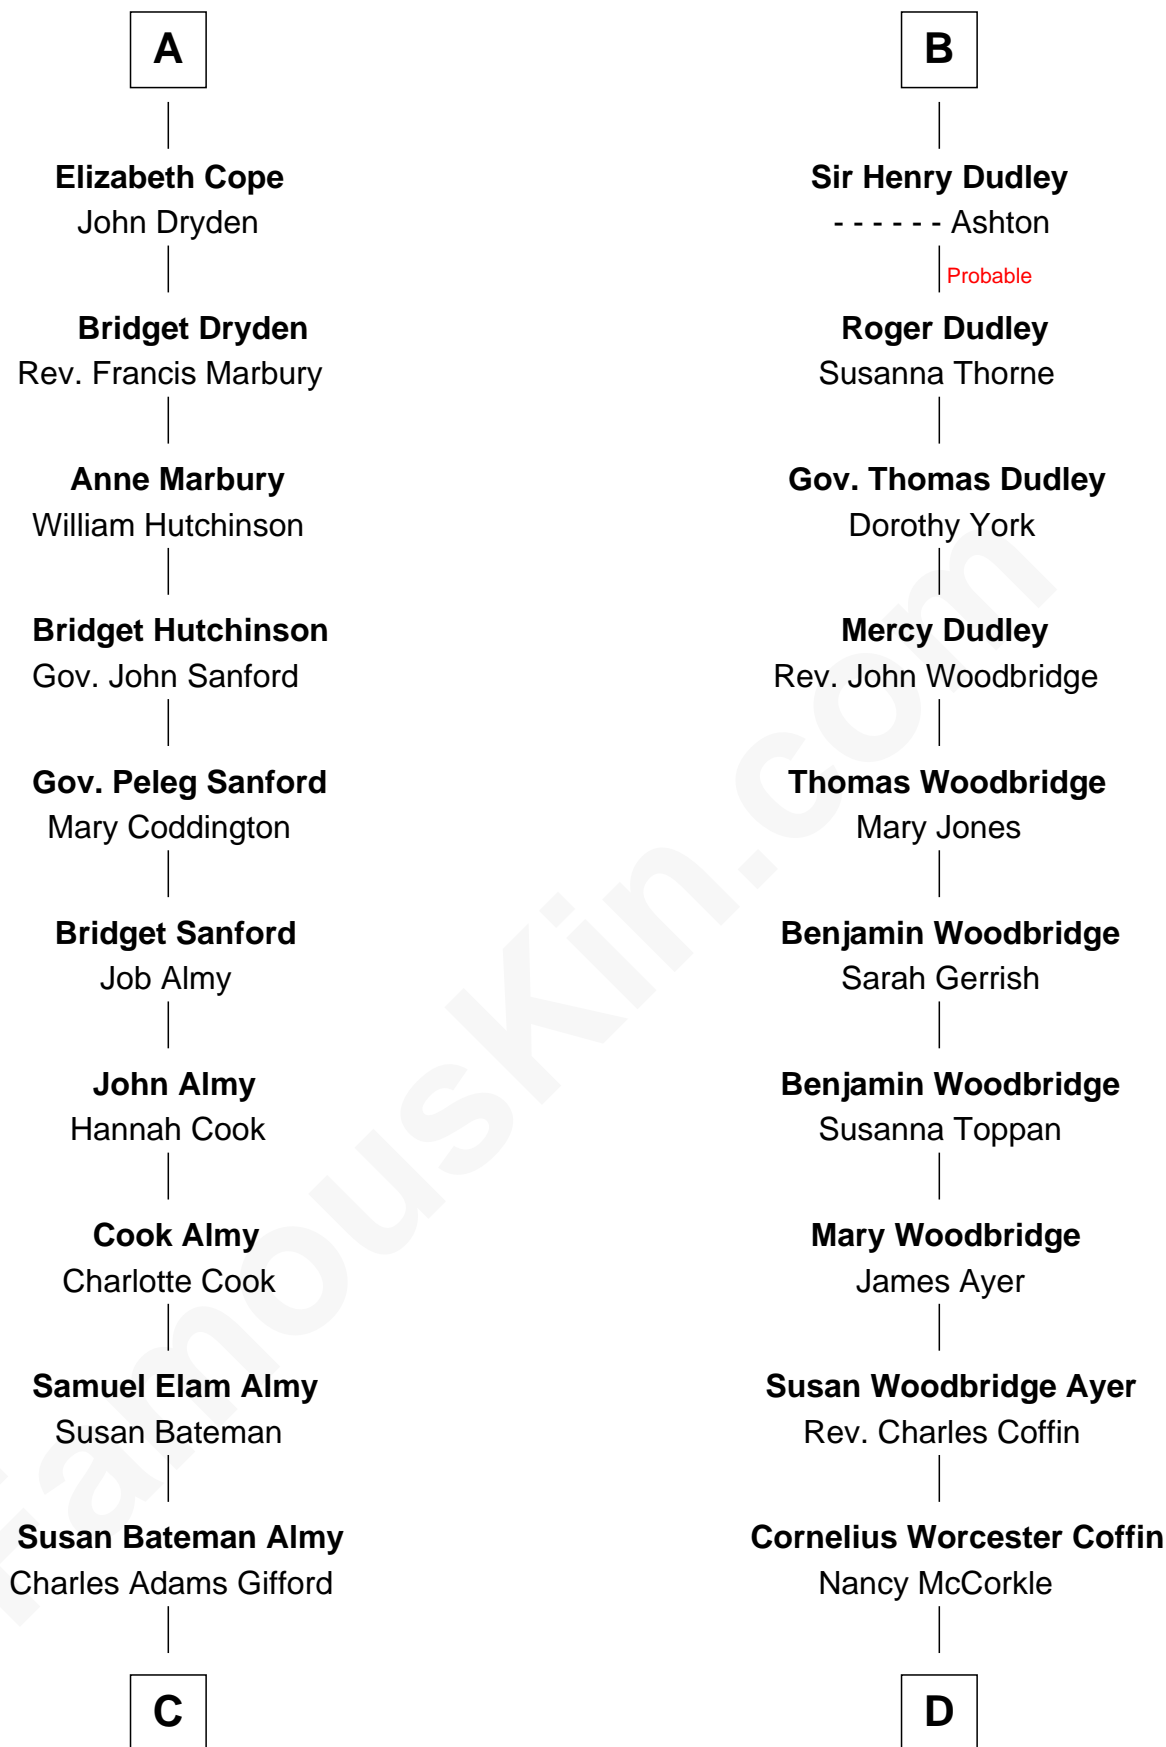

FamousKin.com Relationship Chart of

Marilyn Monroe

Actress, Model, and Singer

19th cousin of

Tennessee Williams

Author of A Streetcar Named Desire

Margaret de Audley

Ralph de Stafford

Thomas de Ros

Margaret de Ros

Sir Reynold Grey

Margaret Grey

Sir William Bonville

William Bonville

Elizabeth Harington

William Bonville

Katherine Neville

Cecily Bonville

Thomas Grey

Cecily Grey

Sir John Sutton

B

C

Frederick Almy Gifford
Elizabeth Easton Tennant

Charles Stanley Gifford
Gladys Pearl Monroe

Marilyn Monroe
Actress, Model, and Singer

D

Isabelle Coffin
Thomas Lanier Williams

Cornelius Coffin Williams
Edwina Dakin

Tennessee Williams
Author of A Streetcar Named Desire