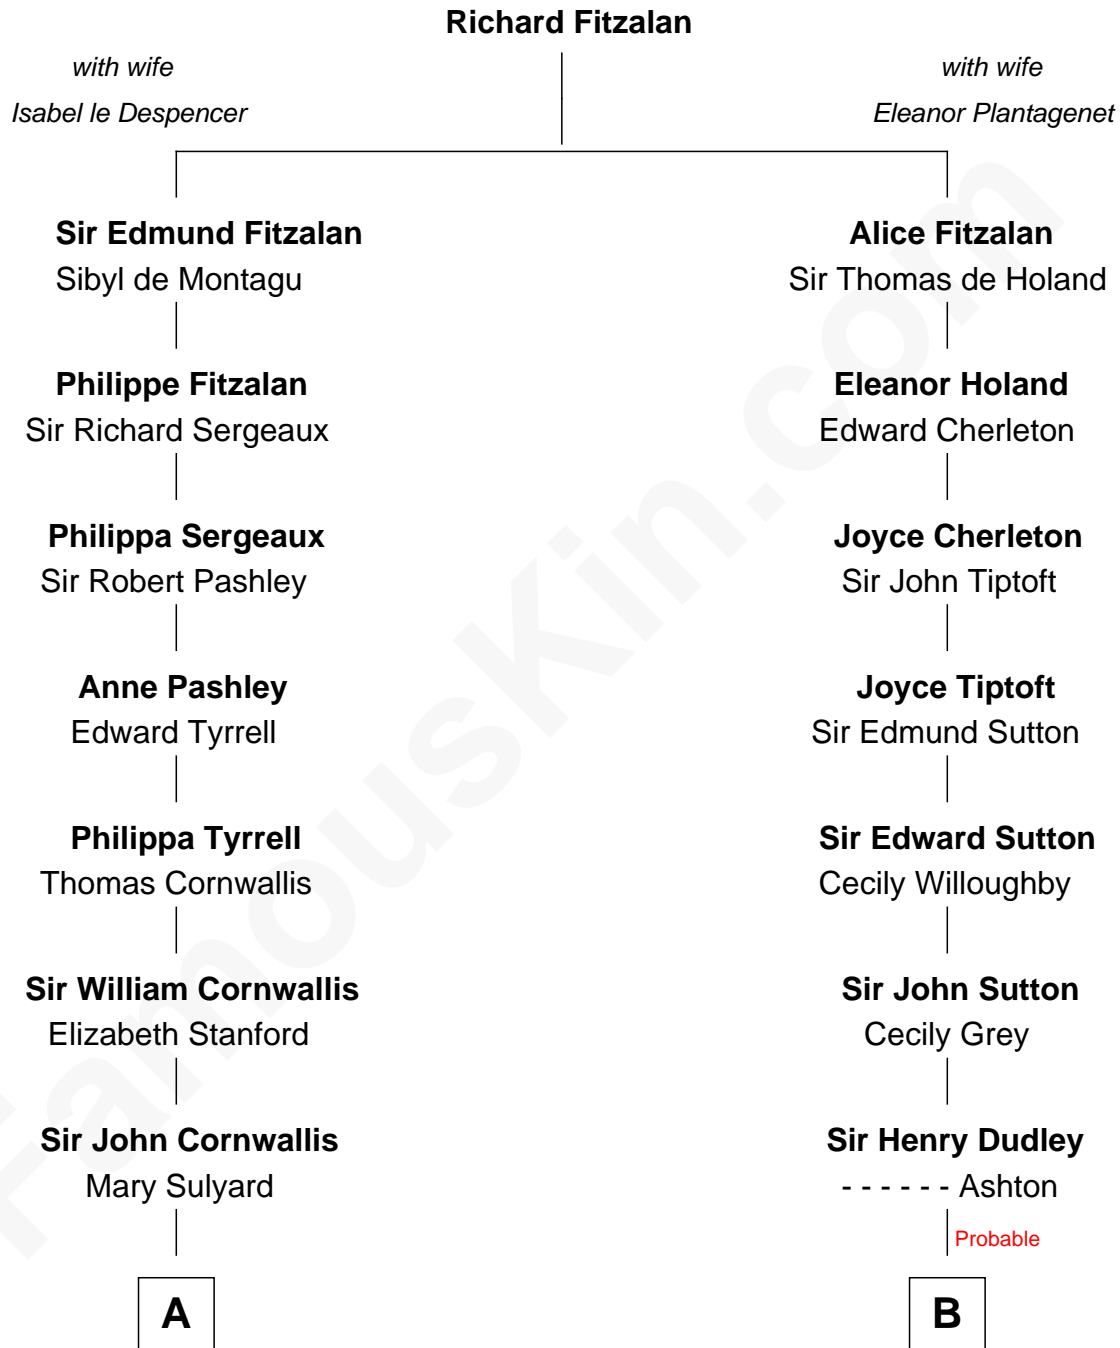

FamousKin.com Relationship Chart of

Marilyn Monroe

Actress, Model, and Singer

18th cousin 2 times removed of

Tennessee Williams

Author of A Streetcar Named Desire

C

Elizabeth Cutting Easton
William Congdon Tennant

Elizabeth Easton Tennant
Frederick Almy Gifford

Charles Stanley Gifford
Gladys Pearl Monroe

Marilyn Monroe
Actress, Model, and Singer

D

Cornelius Coffin Williams
Edwina Dakin

Tennessee Williams
Author of A Streetcar Named Desire