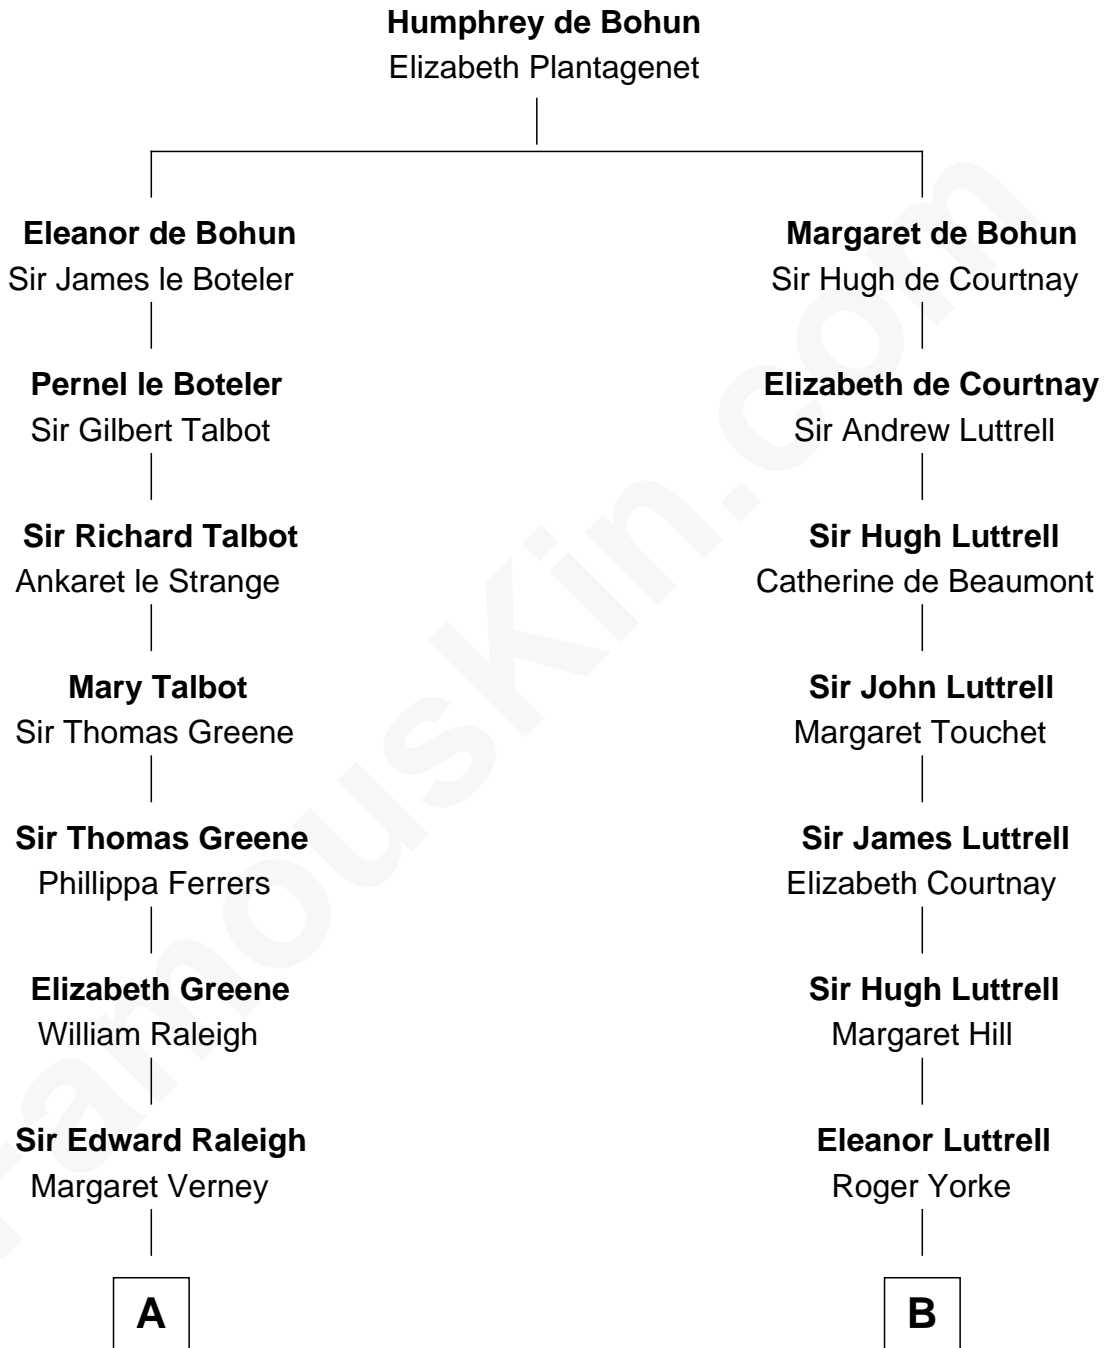

FamousKin.com

Relationship Chart of

Marilyn Monroe

Actress, Model, and Singer

19th cousin 2 times removed of

Tennessee Williams

Author of A Streetcar Named Desire

C

Samuel Elam Almy

Susan Bateman

Susan Bateman Almy

Charles Adams Gifford

Frederick Almy Gifford

Elizabeth Easton Tennant

Charles Stanley Gifford

Gladys Pearl Monroe