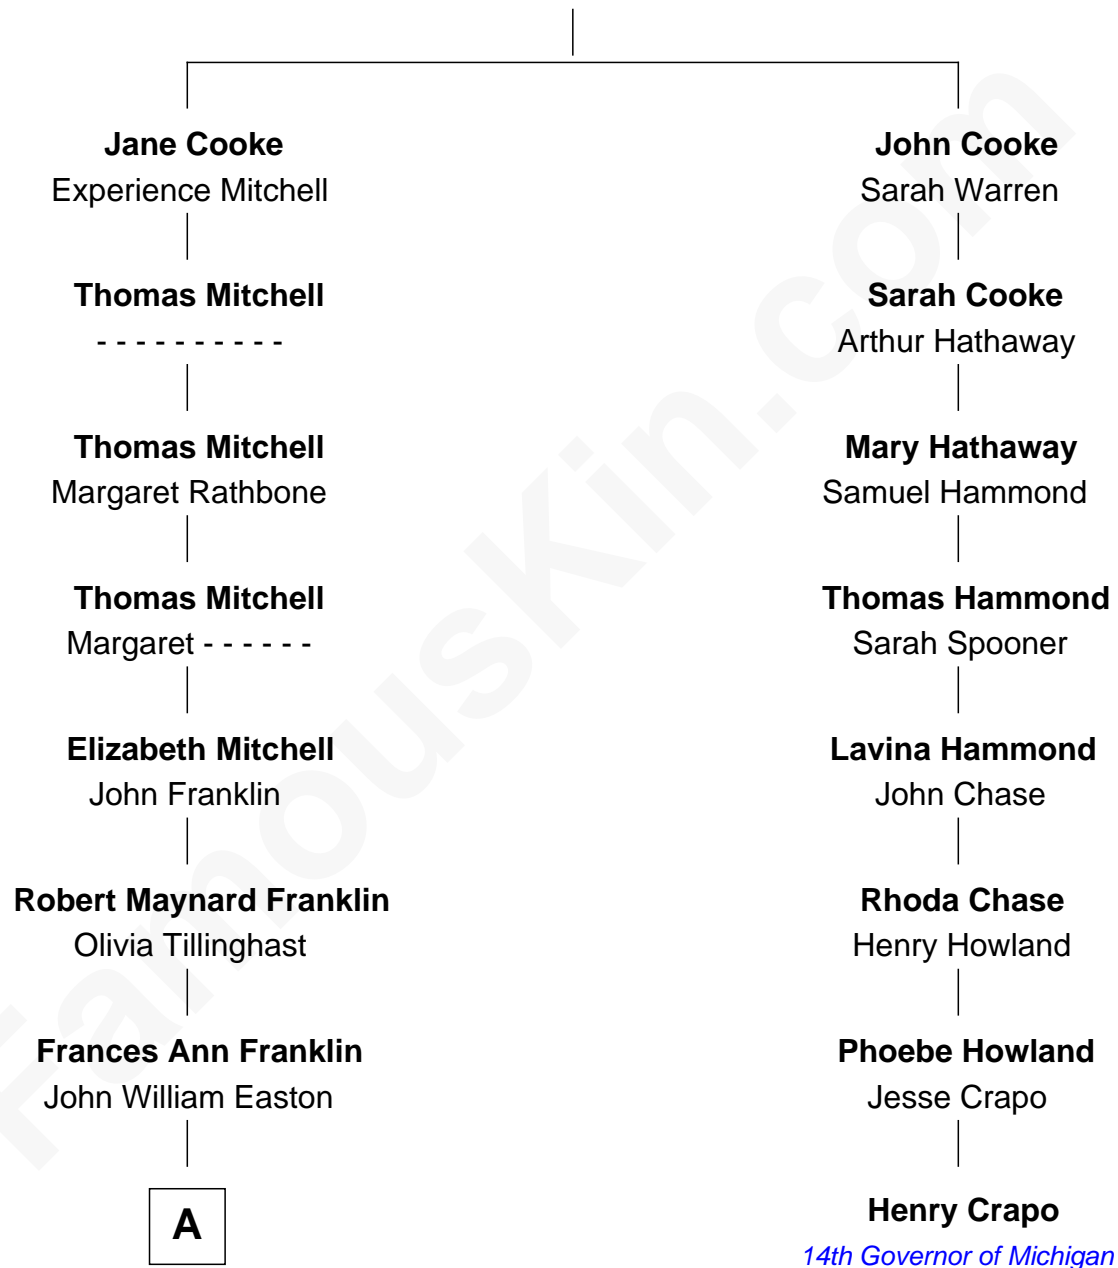

FamousKin.com Relationship Chart of

Marilyn Monroe

Actress, Model, and Singer

7th cousin 3 times removed of

Henry Crapo

14th Governor of Michigan

Francis Cooke

Hester le Mahieu

A

—
Elizabeth Cutting Easton

William Congdon Tennant

—
Elizabeth Easton Tennant

Frederick Almy Gifford

—
Charles Stanley Gifford

Gladys Pearl Monroe

—
Marilyn Monroe

Actress, Model, and Singer

FamousKin.com