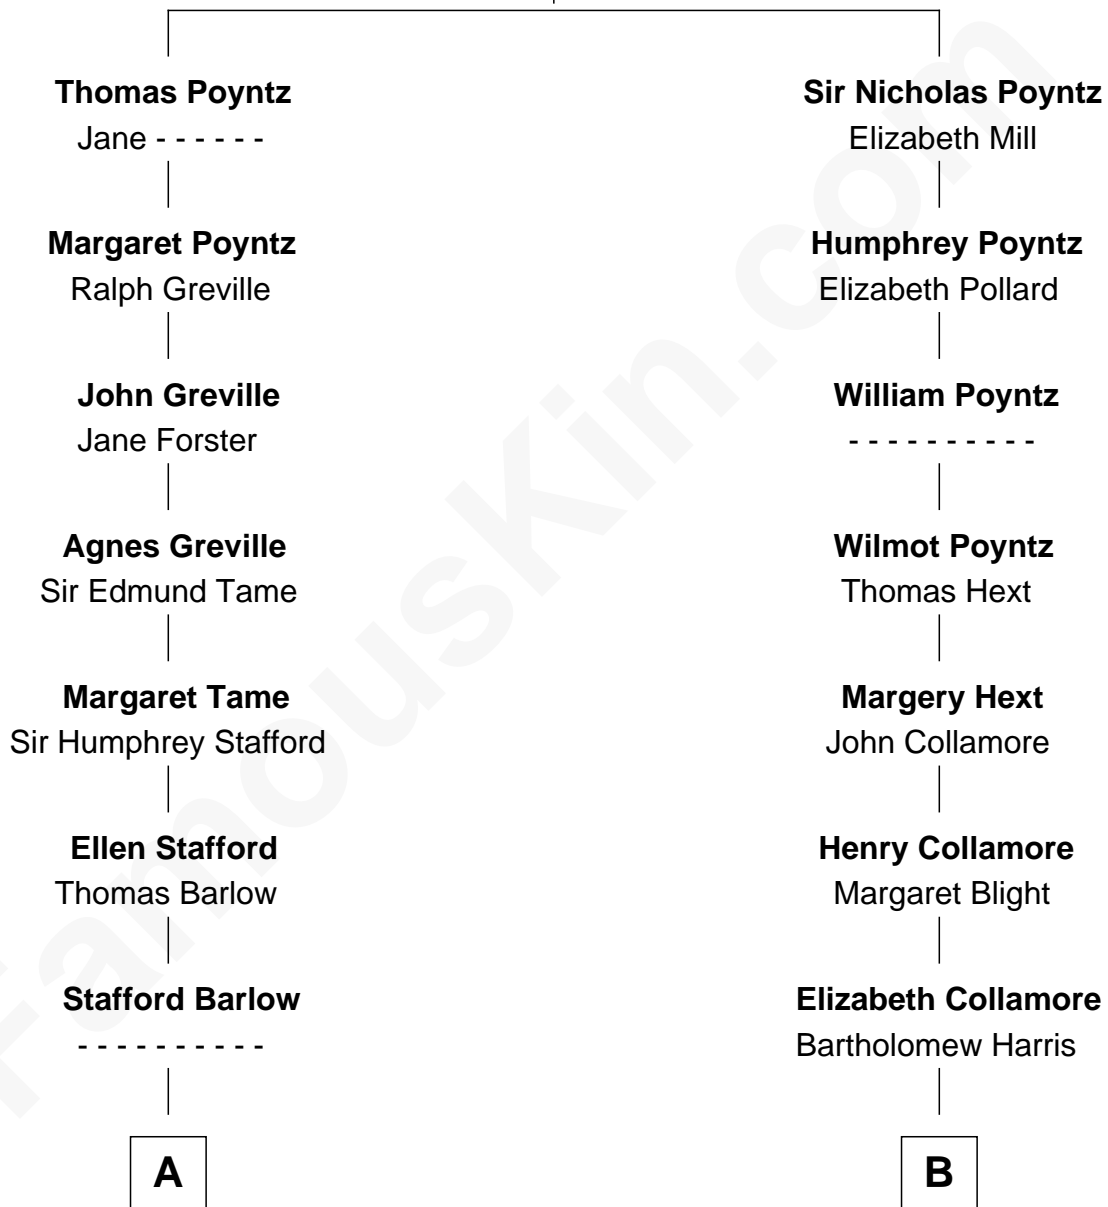

FamousKin.com Relationship Chart of

Marilyn Monroe

Actress, Model, and Singer

16th cousin 3 times removed of

Aaron Rodgers

NFL Quarterback

Robert Poyntz
Katherine FitzNichol

C

Charles Herbert Pittman

Barbara Blair

Darla Leigh Pittman

Edward Wesley Rodgers

Aaron Rodgers

NFL Quarterback

FamousKin.com