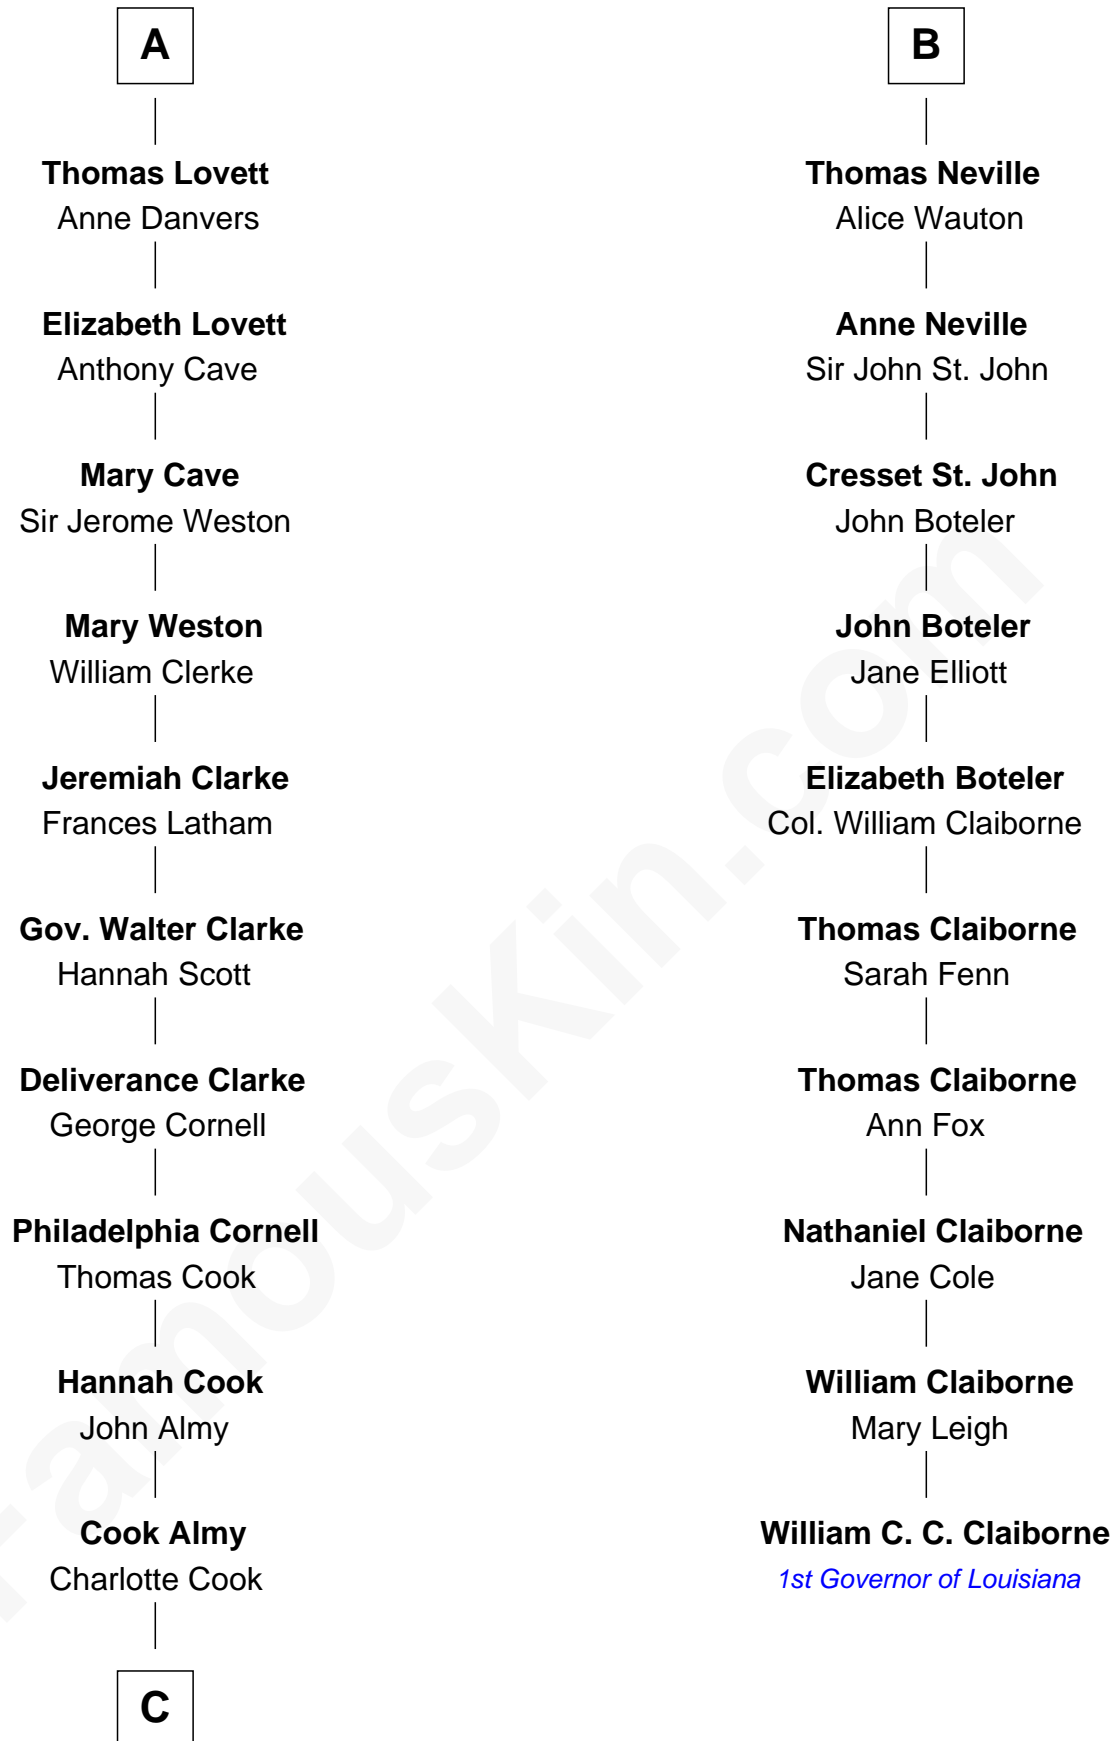

# FamousKin.com Relationship Chart of

**Marilyn Monroe**

*Actress, Model, and Singer*

16th cousin 5 times removed of

**William C. C. Claiborne**

*1st Governor of Louisiana*

**Sir William de Boteler**

Ela Herdeburgh

Sir Nicholas Longford

**Sir Nicholas Longford**

Alice Diencourt

**Sir Nicholas Longford**

Margery Solney

**Alice Longford**

Sir Robert Neville

**Thomas Neville**

Elizabeth Babington

**William Neville**

Katherine Palmer

**Thomas Neville**

Isabel Griffin

**B**

**C**

—  
**Samuel Elam Almy**

Susan Bateman

—  
**Susan Bateman Almy**

Charles Adams Gifford

—  
**Frederick Almy Gifford**

Elizabeth Easton Tennant

—  
**Charles Stanley Gifford**

Gladys Pearl Monroe

—  
**Marilyn Monroe**