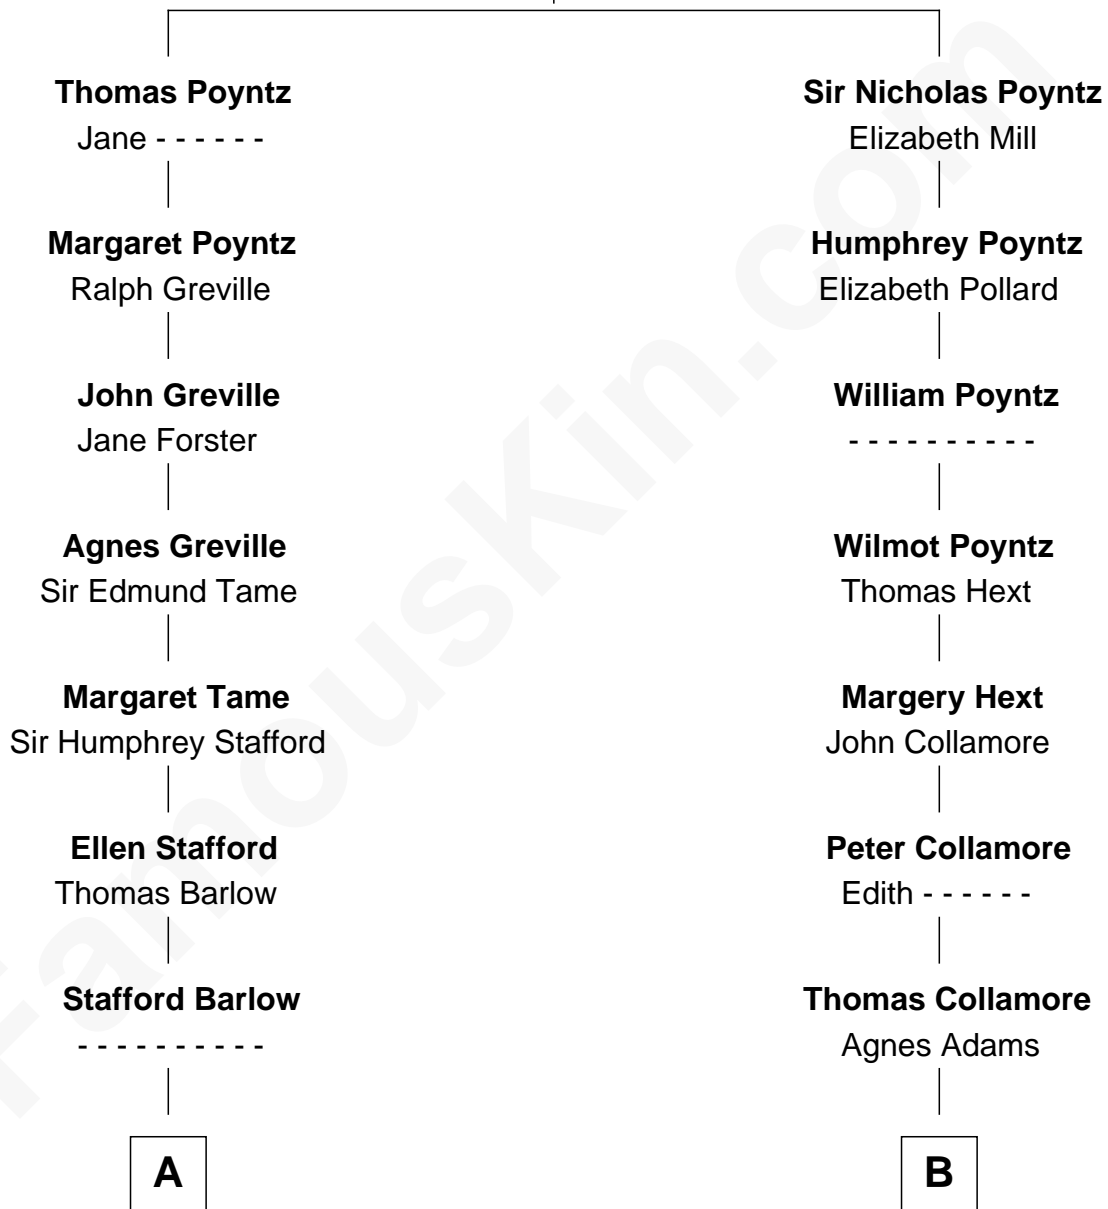

FamousKin.com Relationship Chart of

Marilyn Monroe

Actress, Model, and Singer

16th cousin 3 times removed of

Bill Gates

Founder of Microsoft

Robert Poyntz
Katherine FitzNichol

C

|
James Willard Maxwell

Adelle Thompson

|
Mary A. Maxwell

William Henry Gates

|
Bill Gates

Founder of Microsoft

FamousKin.com