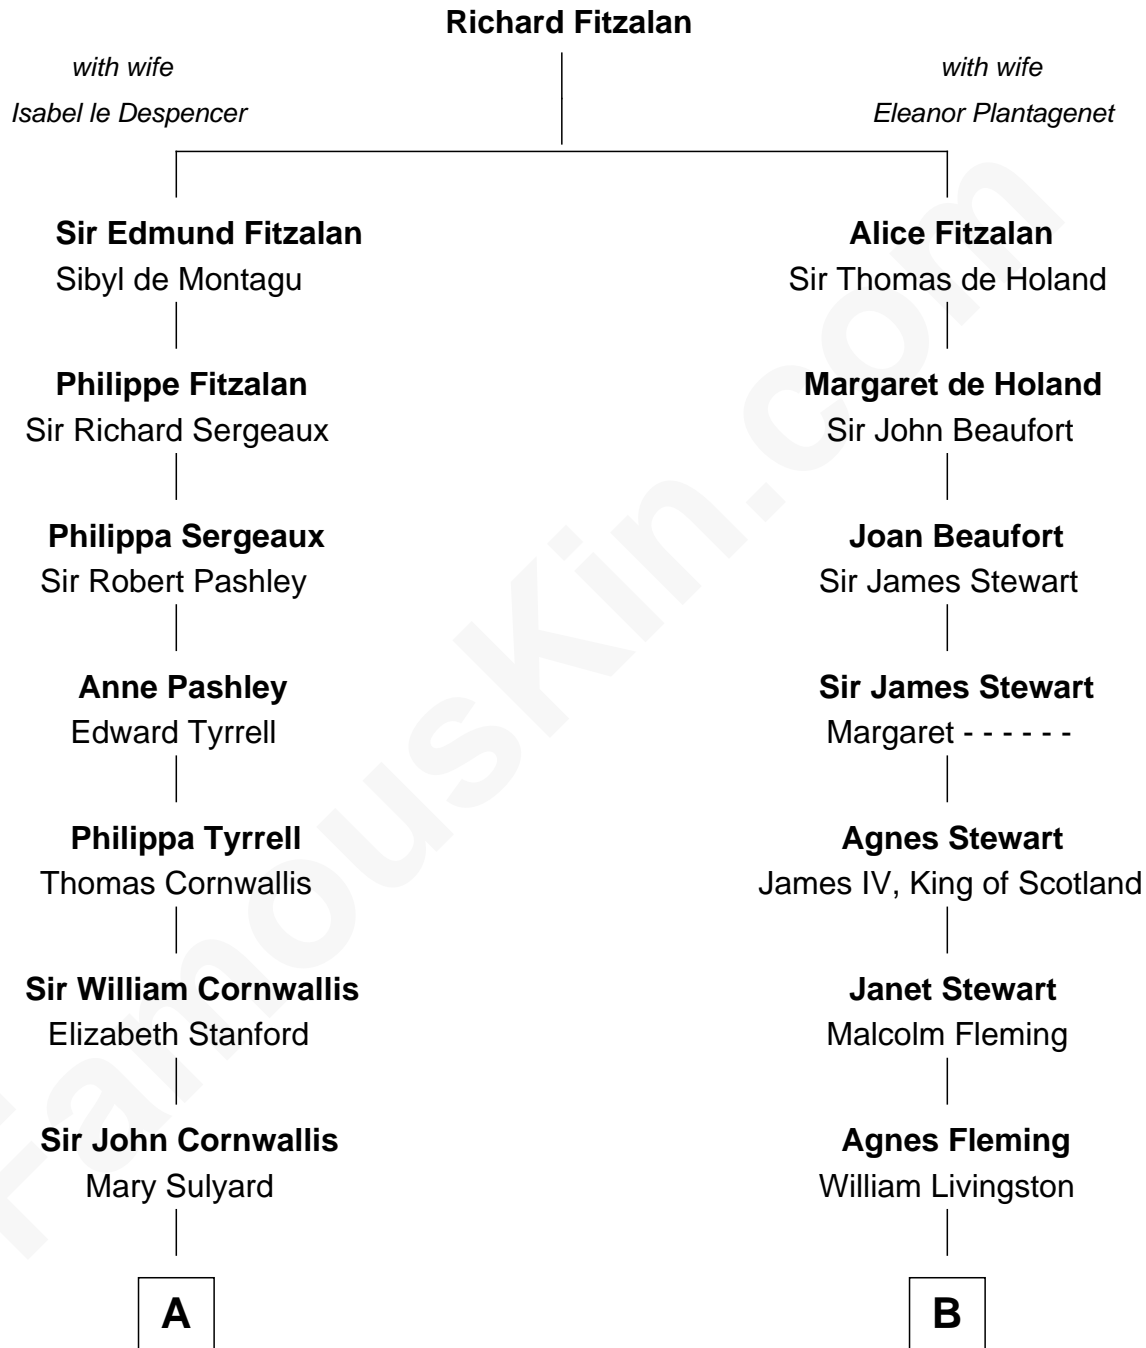

# FamousKin.com Relationship Chart of

**Marilyn Monroe**

*Actress, Model, and Singer*

19th cousin 1 time removed of

**Howard Dean**

*79th Governor of Vermont*

**C**

**Elizabeth Cutting Easton**  
William Congdon Tennant

**Elizabeth Easton Tennant**  
Frederick Almy Gifford

**Charles Stanley Gifford**  
Gladys Pearl Monroe

**Marilyn Monroe**  
*Actress, Model, and Singer*

**D**

**James William Maitland**  
Sylvia Wigglesworth

**Andrea Belden Maitland**  
Howard Brush Dean

**Howard Dean**  
*79th Governor of Vermont*