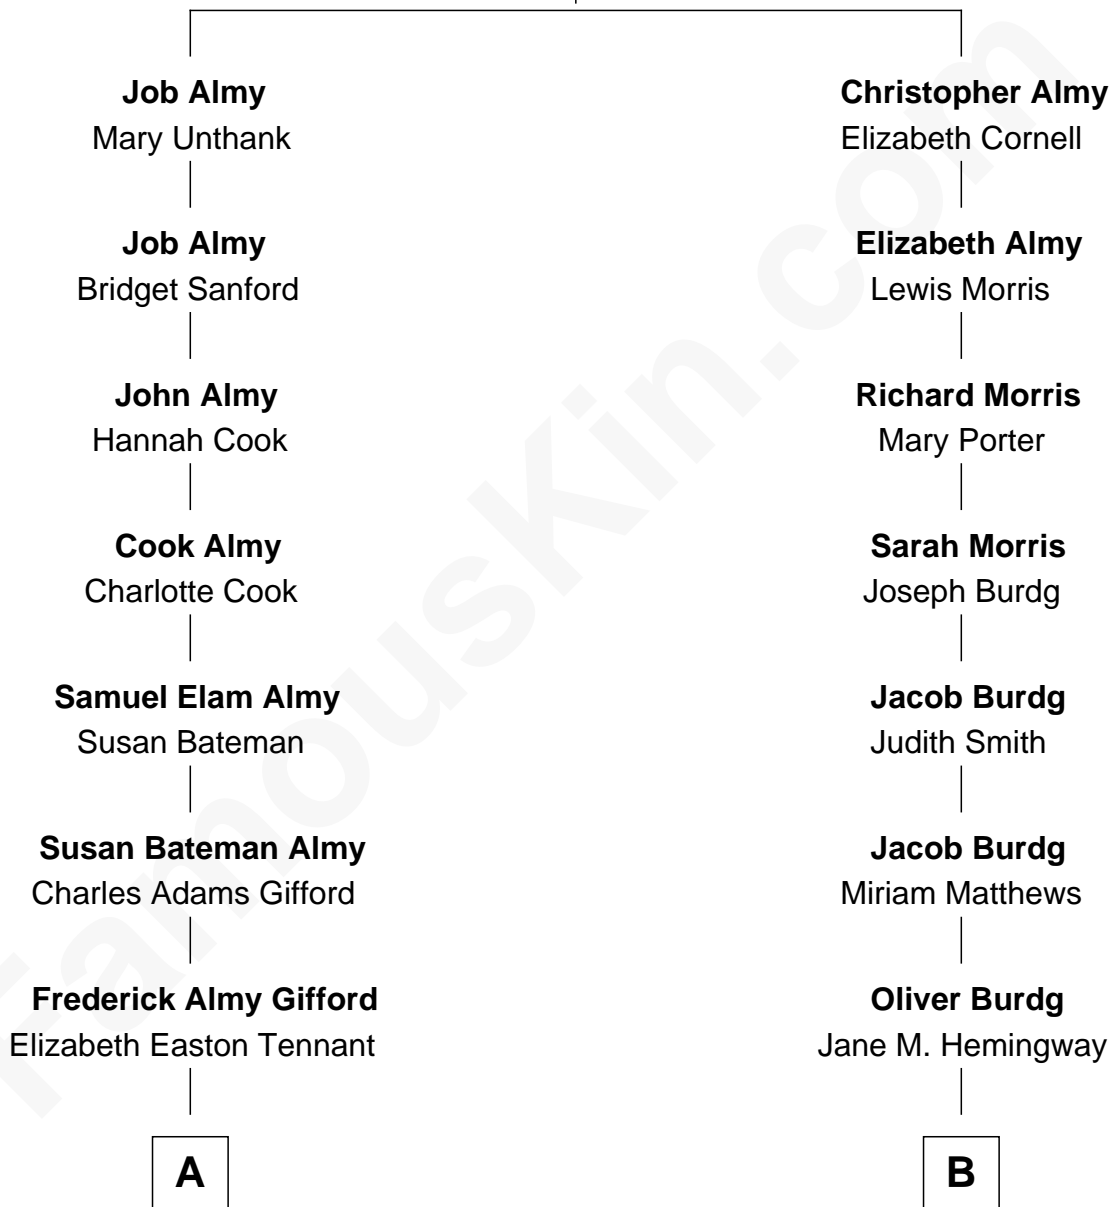

# FamousKin.com Relationship Chart of

**Marilyn Monroe**

*Actress, Model, and Singer*

8th cousin 1 time removed of

**Richard Nixon**

*37th U.S. President*

**William Almy**  
Audrey Barlow

**A**

**Charles Stanley Gifford**

Gladys Pearl Monroe

**Marilyn Monroe**

*Actress, Model, and Singer*

**B**

**Almira Park Burdg**

Franklin Milhous

**Hannah Milhous**

Francis Anthony Nixon

**Richard Nixon**

*37th U.S. President*

FamousKin.com