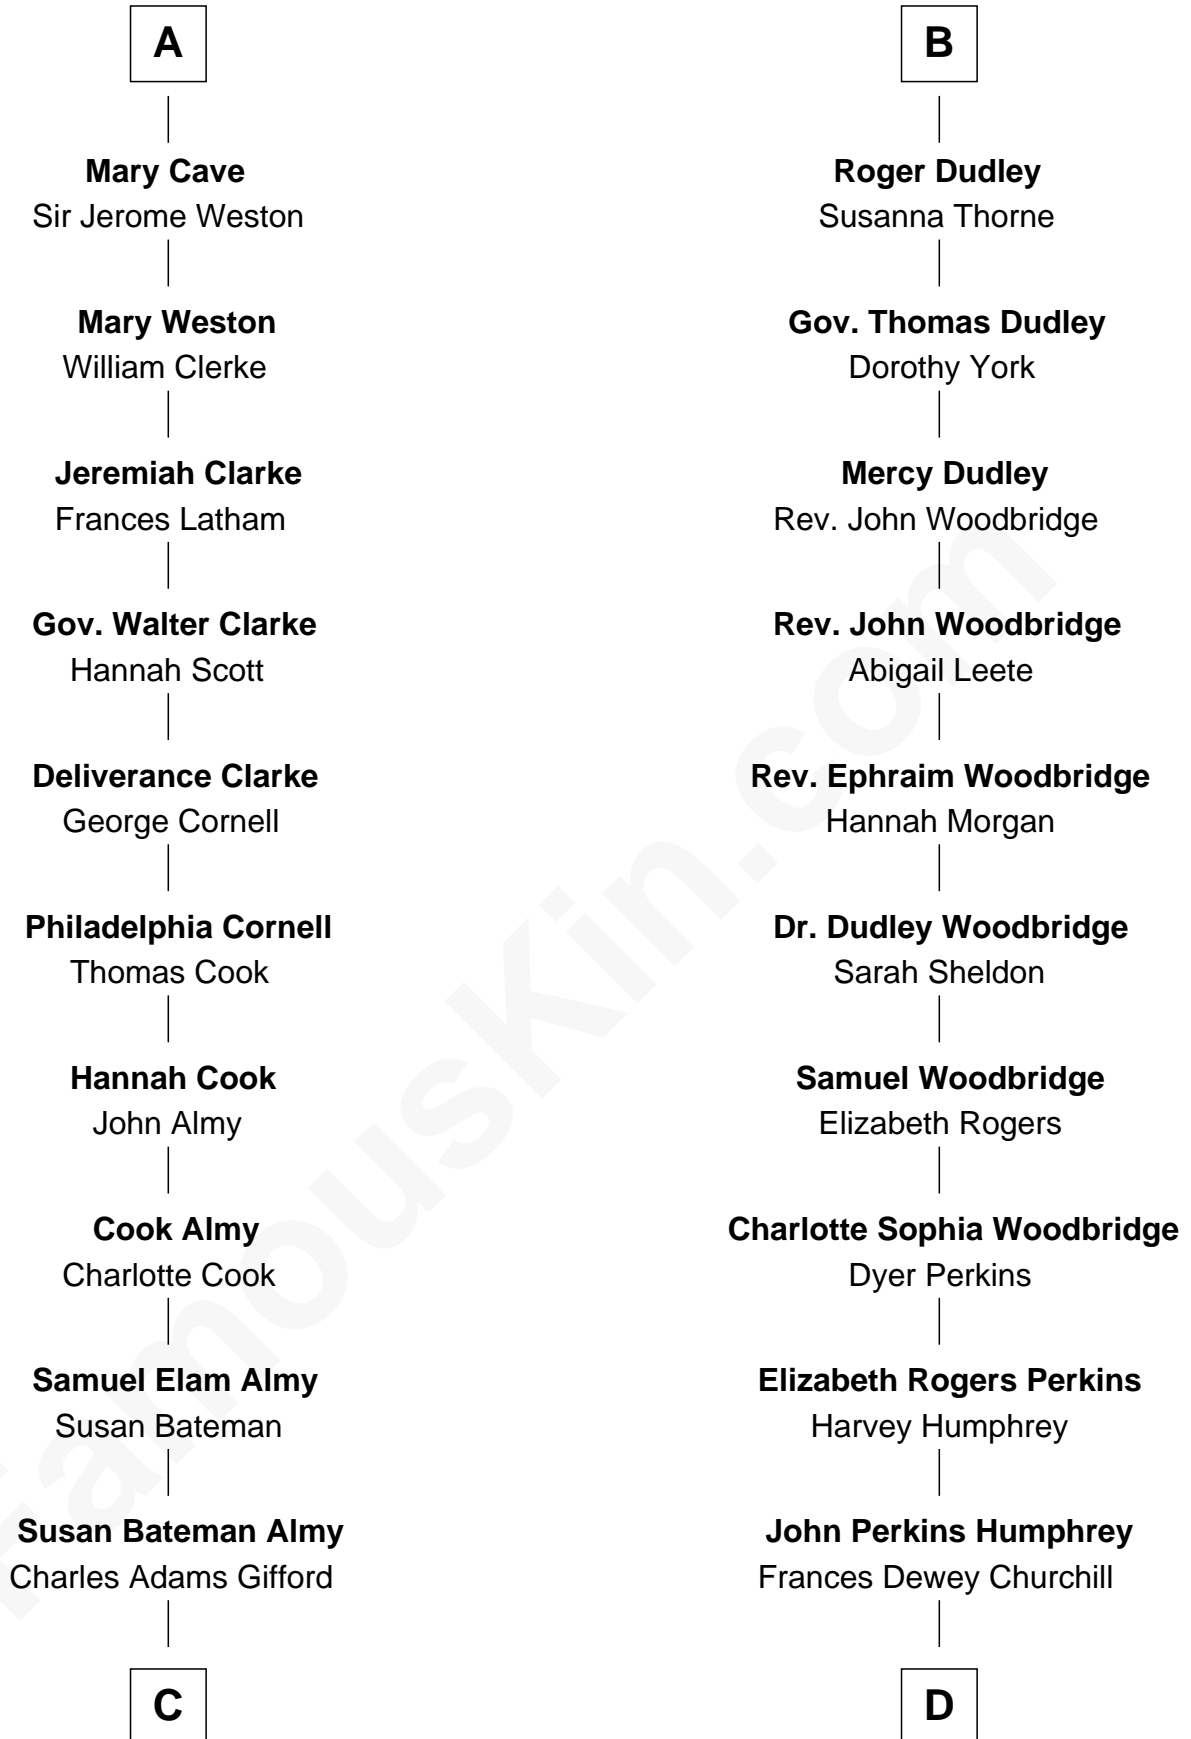

FamousKin.com Relationship Chart of

Marilyn Monroe

Actress, Model, and Singer

18th cousin 1 time removed of

Humphrey Bogart

Movie Actor

Sir Reynold de Grey

Eleanor le Strange

C

Frederick Almy Gifford
Elizabeth Easton Tennant

Charles Stanley Gifford
Gladys Pearl Monroe

Marilyn Monroe
Actress, Model, and Singer

D

Maud Humphrey
Dr. Belmont Deforest Bogart

Humphrey Bogart
Movie Actor