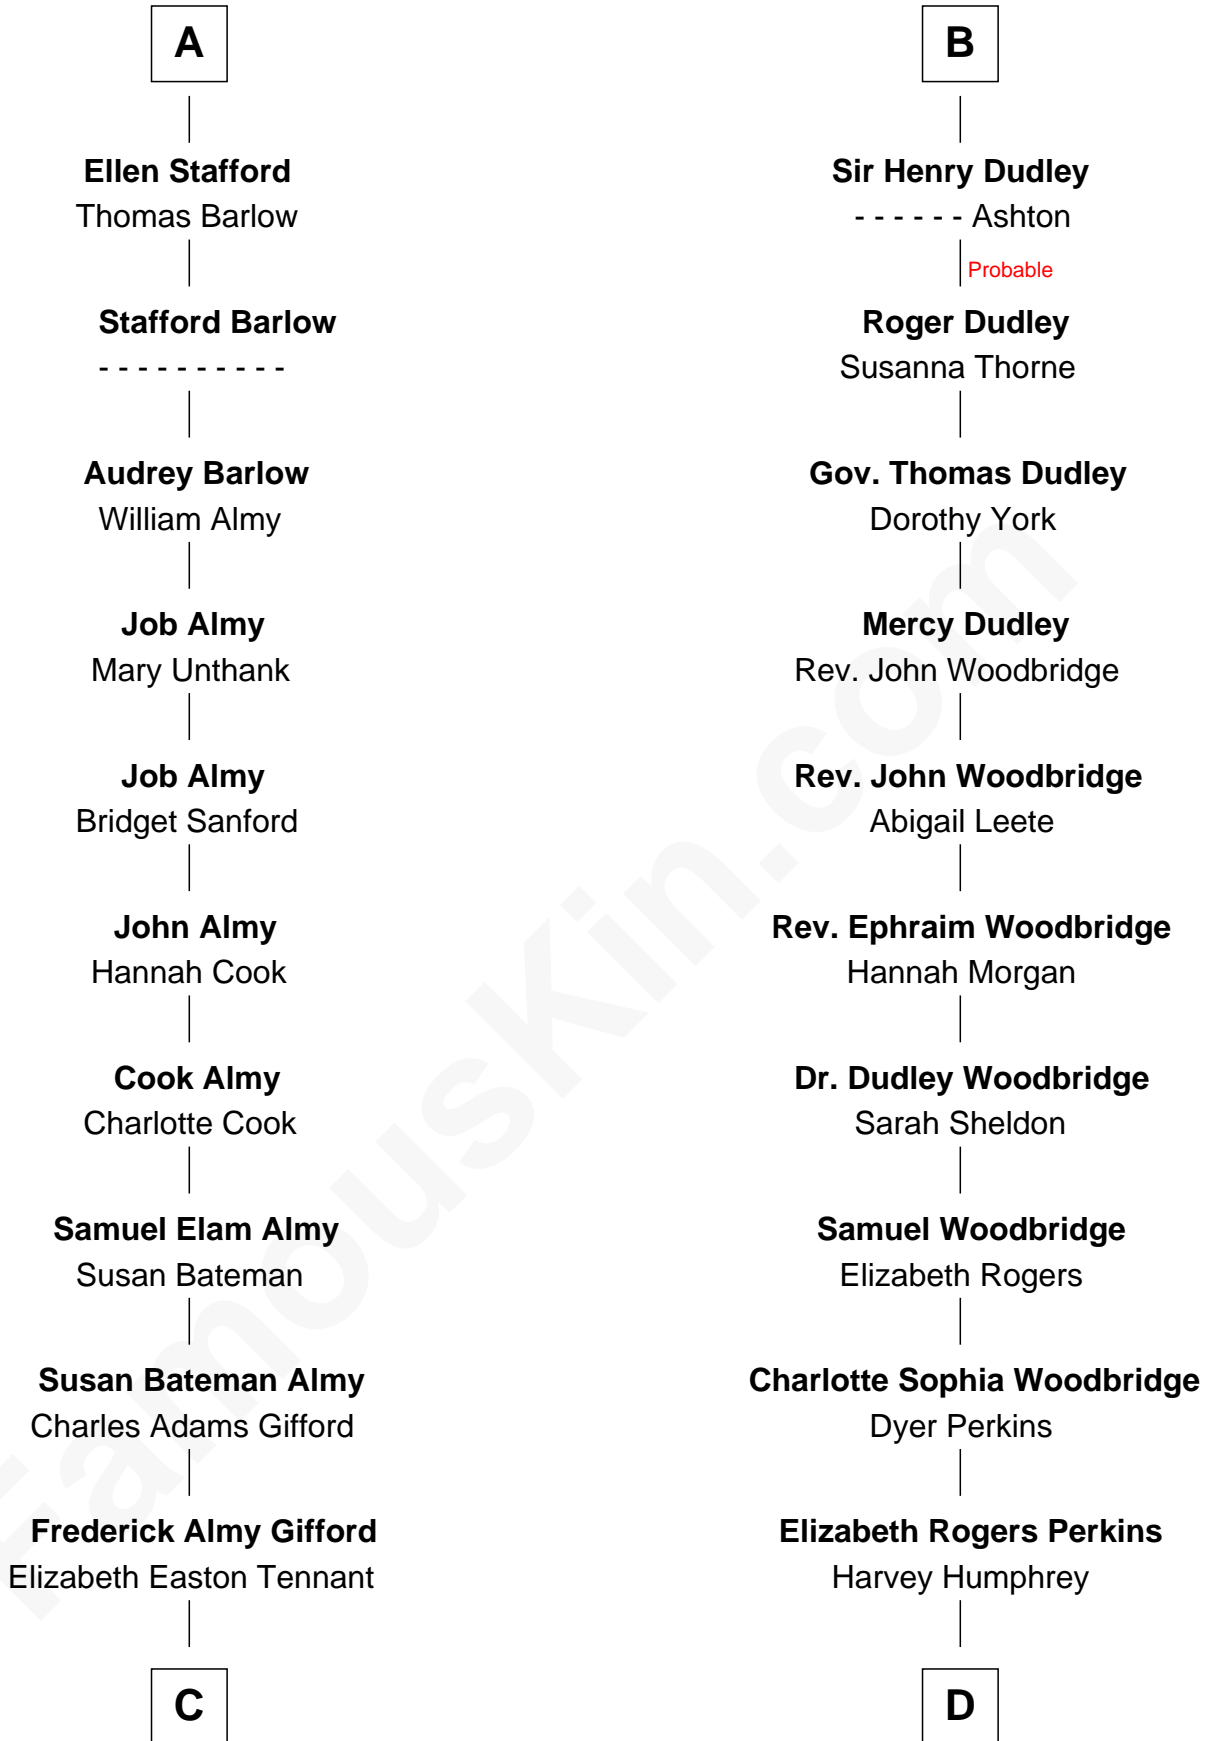

# FamousKin.com Relationship Chart of

**Marilyn Monroe**

*Actress, Model, and Singer*

18th cousin 1 time removed of

**Humphrey Bogart**

*Movie Actor*

**C**

**Charles Stanley Gifford**

Gladys Pearl Monroe

**Marilyn Monroe**

*Actress, Model, and Singer*

**D**

**John Perkins Humphrey**

Frances Dewey Churchill

**Maud Humphrey**

Dr. Belmont Deforest Bogart