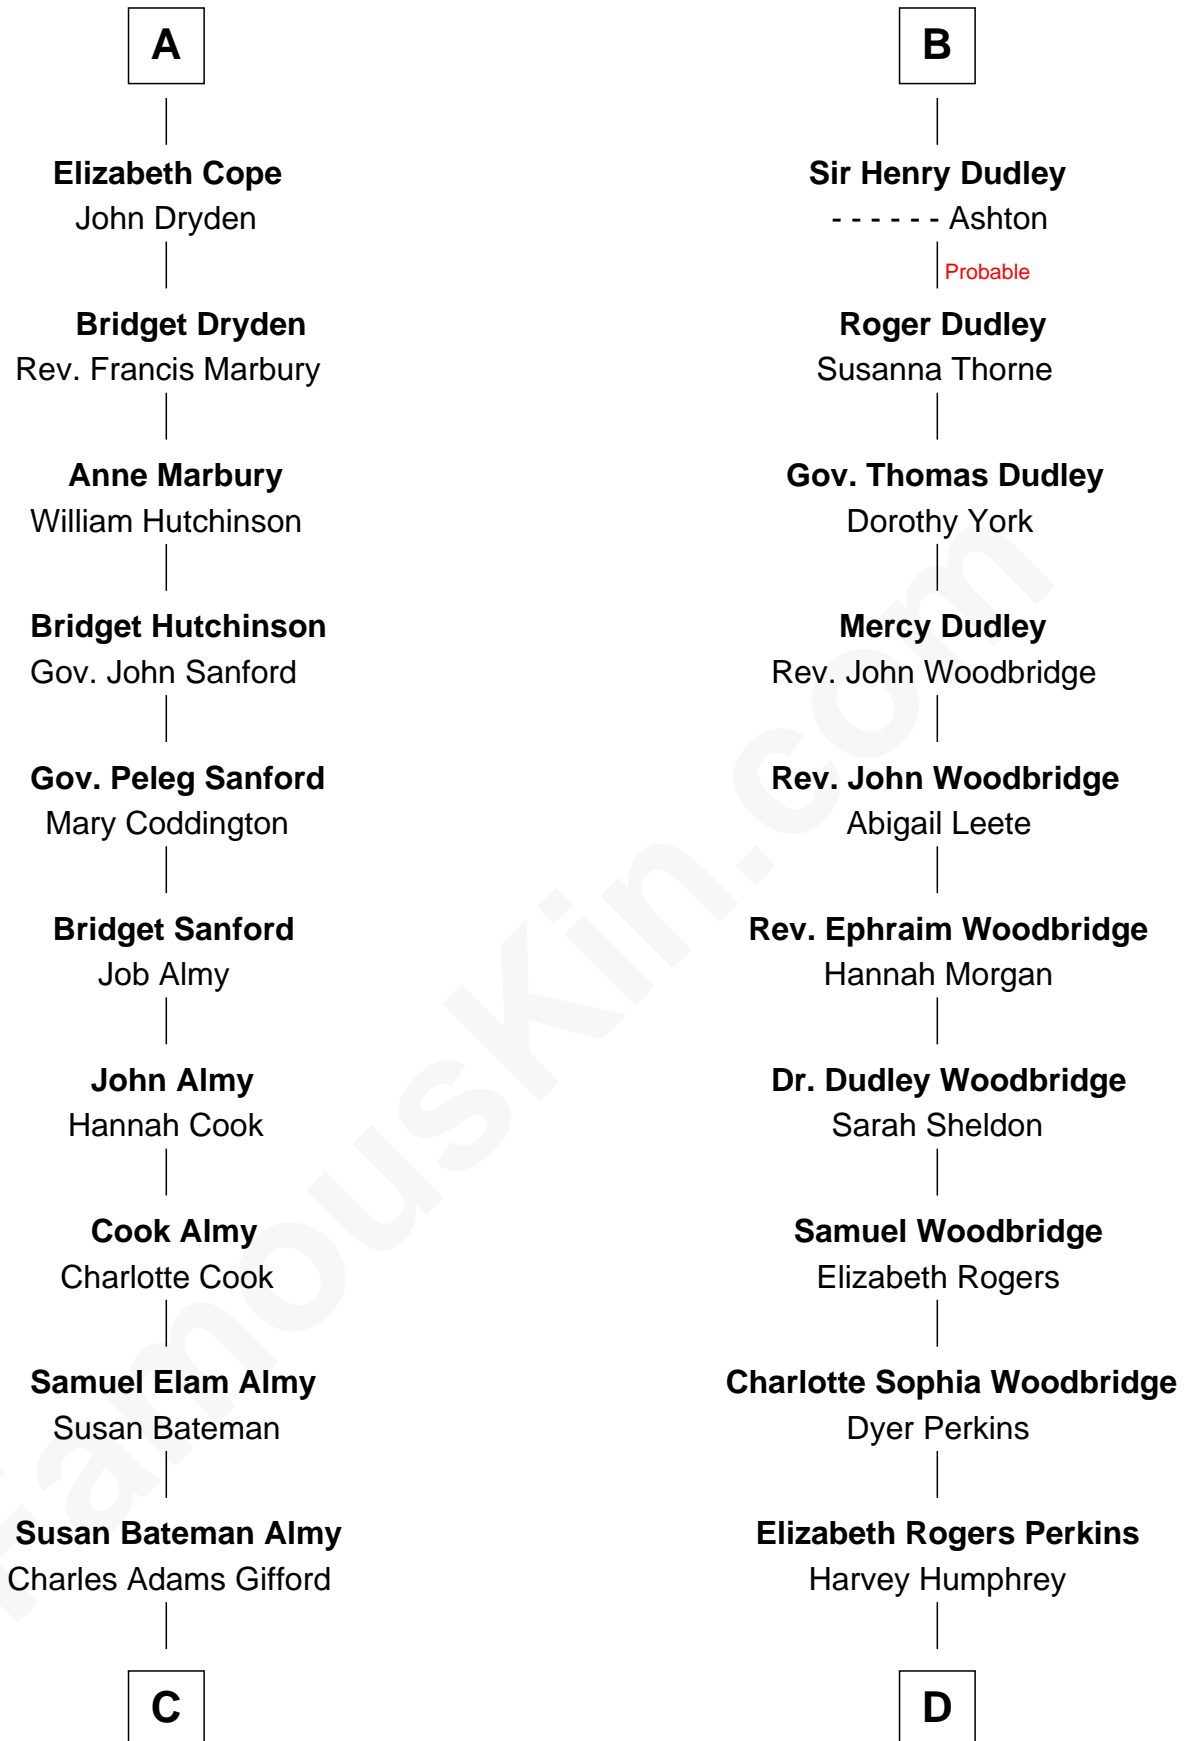

FamousKin.com Relationship Chart of

Marilyn Monroe

Actress, Model, and Singer

19th cousin of

Humphrey Bogart

Movie Actor

Margaret de Audley

Ralph de Stafford

Thomas de Ros

Margaret de Ros

Sir Reynold Grey

Margaret Grey

Sir William Bonville

William Bonville

Elizabeth Harington

William Bonville

Katherine Neville

Cecily Bonville

Thomas Grey

Cecily Grey

Sir John Sutton

B

C

Frederick Almy Gifford
Elizabeth Easton Tennant

Charles Stanley Gifford
Gladys Pearl Monroe

Marilyn Monroe
Actress, Model, and Singer

D

John Perkins Humphrey
Frances Dewey Churchill

Maud Humphrey
Dr. Belmont Deforest Bogart

Humphrey Bogart
Movie Actor

FamousKin.com