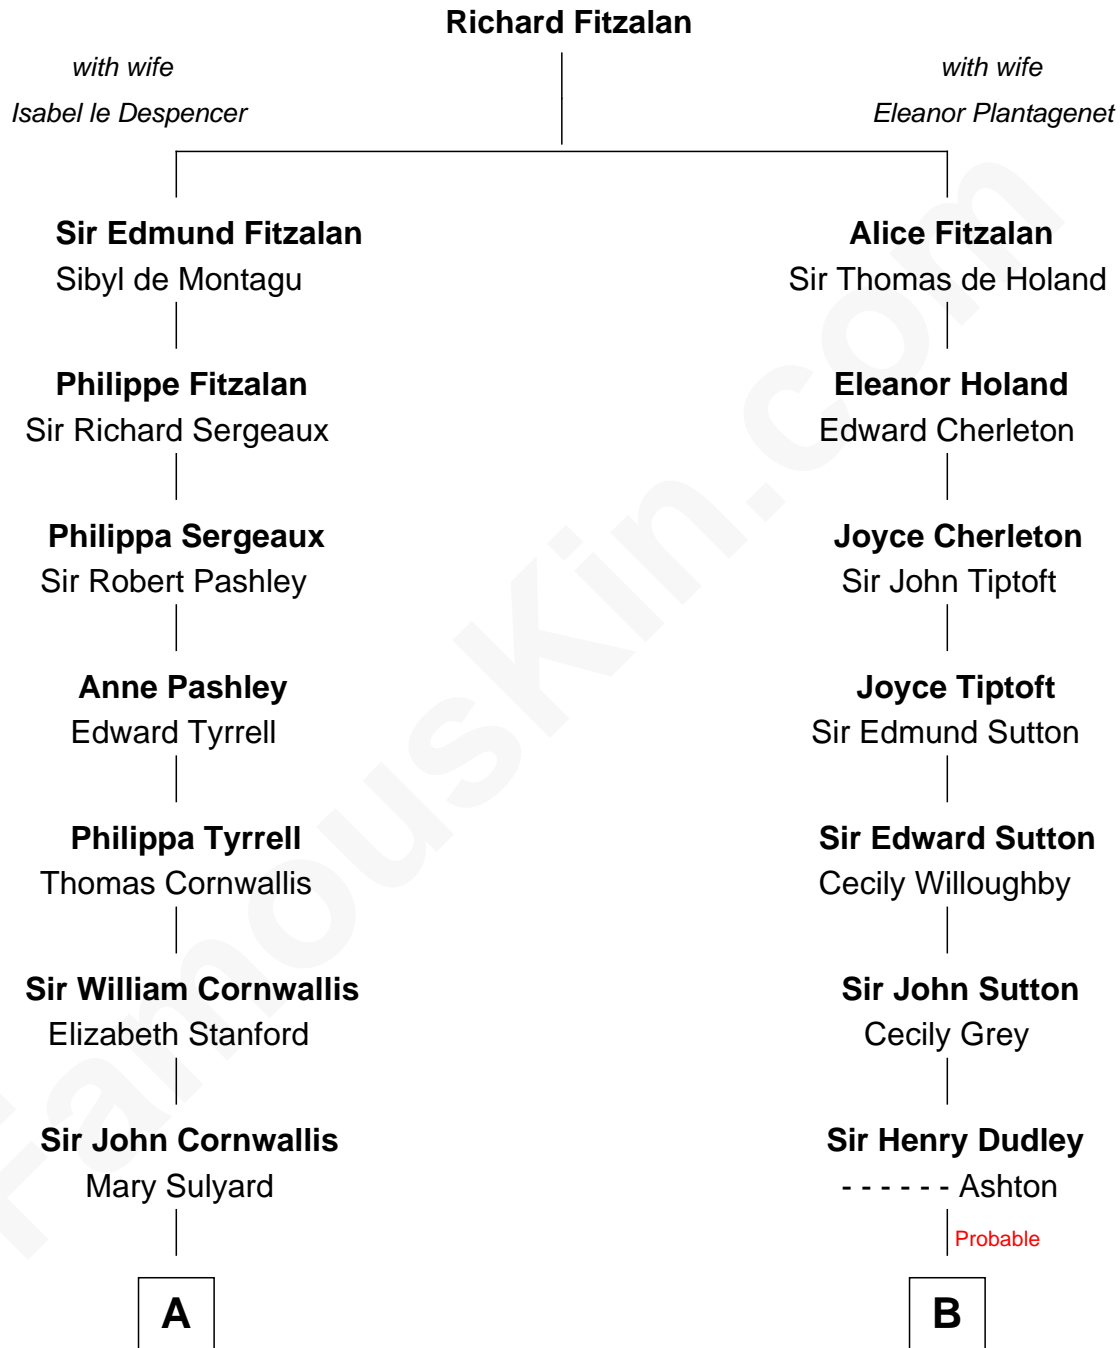

FamousKin.com Relationship Chart of

Marilyn Monroe

Actress, Model, and Singer

18th cousin 2 times removed of

Humphrey Bogart

Movie Actor

C

Elizabeth Cutting Easton
William Congdon Tennant

Elizabeth Easton Tennant
Frederick Almy Gifford

Charles Stanley Gifford
Gladys Pearl Monroe

Marilyn Monroe
Actress, Model, and Singer

D

Maud Humphrey
Dr. Belmont Deforest Bogart

Humphrey Bogart
Movie Actor