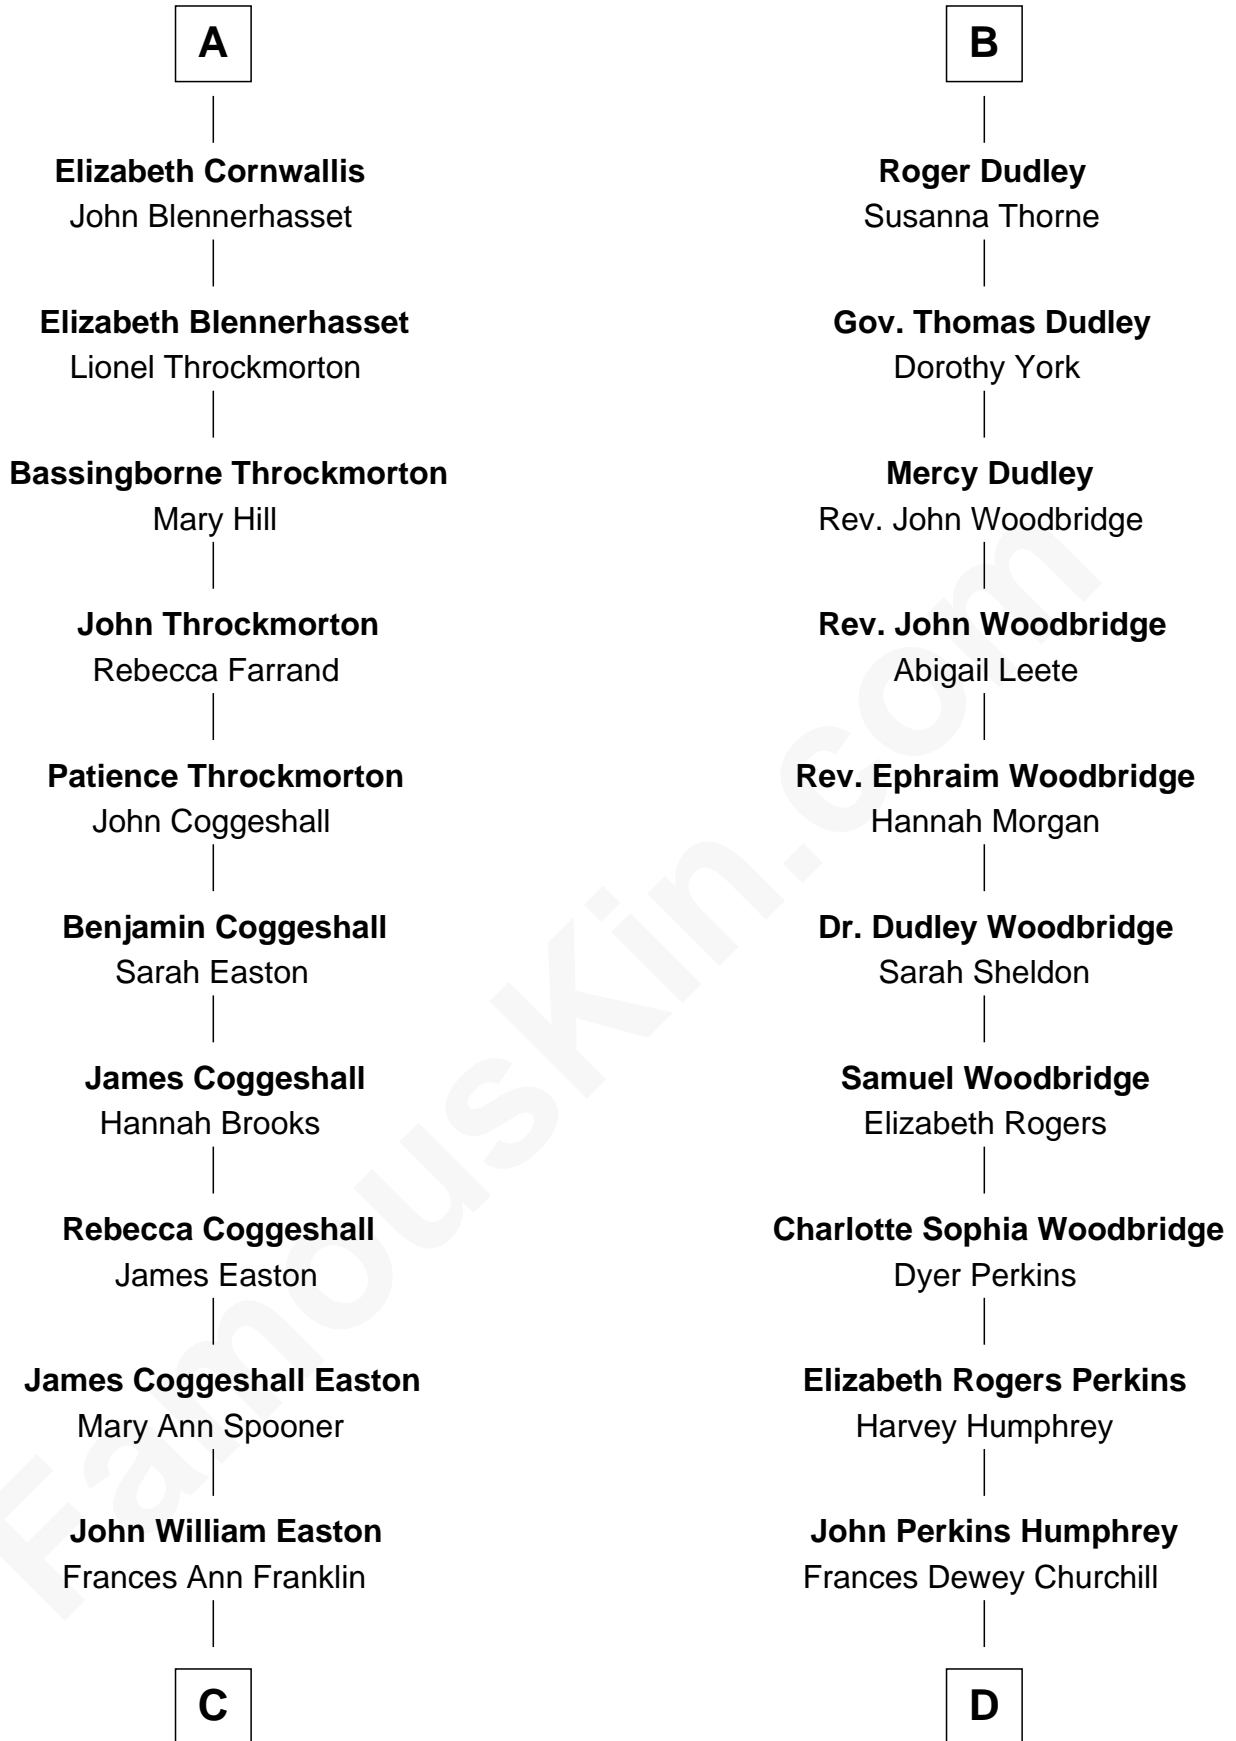

FamousKin.com Relationship Chart of

Marilyn Monroe

Actress, Model, and Singer

18th cousin 2 times removed of

Humphrey Bogart

Movie Actor

C

Elizabeth Cutting Easton
William Congdon Tennant

Elizabeth Easton Tennant
Frederick Almy Gifford

Charles Stanley Gifford
Gladys Pearl Monroe

Marilyn Monroe
Actress, Model, and Singer

D

Maud Humphrey
Dr. Belmont Deforest Bogart

Humphrey Bogart
Movie Actor