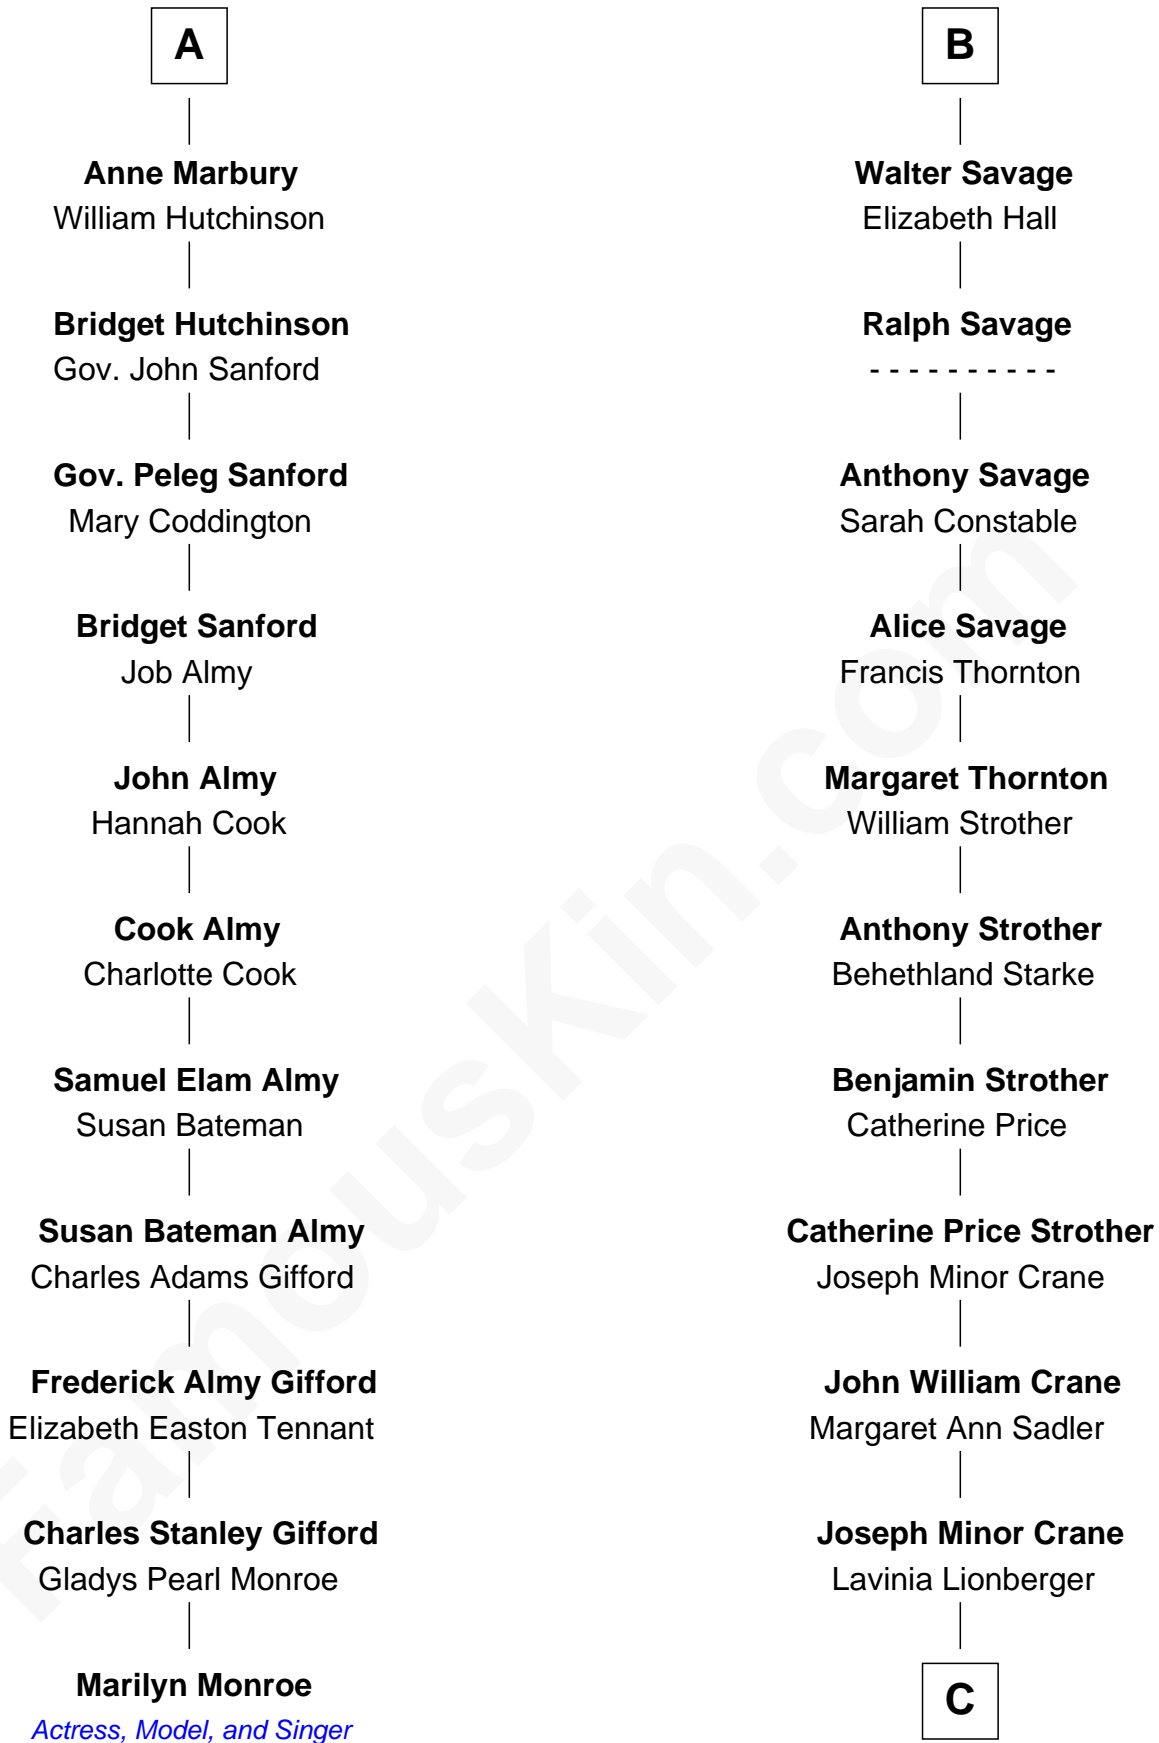

FamousKin.com Relationship Chart of

Marilyn Monroe

Actress, Model, and Singer

17th cousin 1 time removed of

Randolph Scott

Movie Actor

Robert de Ferrers
Margaret Despencer

Phillippa Ferrers
Sir Thomas Greene

Margaret Ferrers
John de Beauchamp

Sir Richard de Beauchamp
Elizabeth Stafford

Anne de Beauchamp
Sir Richard Lygon

Sir Richard Lygon
Margaret Greville

Anne Lygon
Sir Christopher Savage

Francis Savage
Anne Sheldon

B

C

Lucy Lionberger Crane

George Grant Scott

Randolph Scott

Movie Actor

FamousKin.com