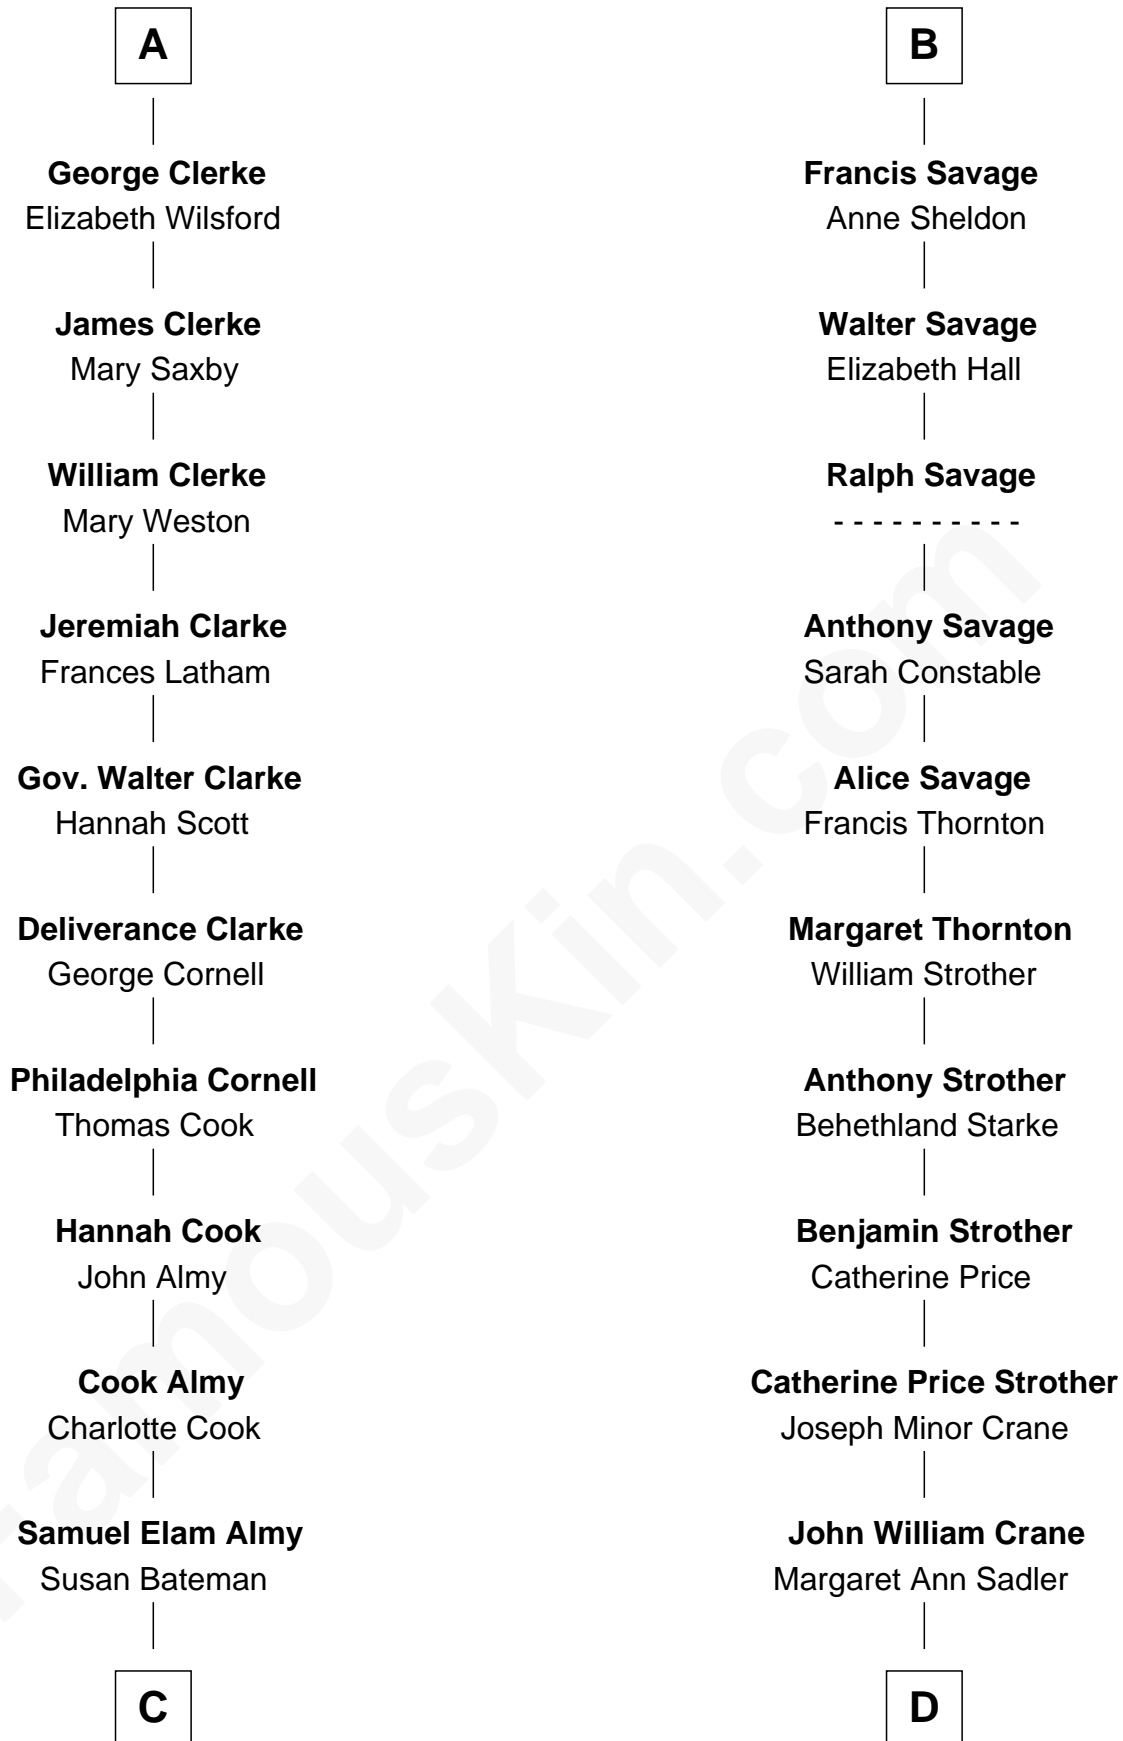

# FamousKin.com Relationship Chart of

**Marilyn Monroe**

*Actress, Model, and Singer*

19th cousin 1 time removed of

**Randolph Scott**

*Movie Actor*

**Bartholomew de Badlesmere**

Margaret de Clare

Sir William de Bohun

**Elizabeth de Bohun**

Sir Richard Fitzalan

**Elizabeth Fitzalan**

Sir Robert Goushill

**Joan Goushill**

Sir Thomas Stanley

**Katherine Stanley**

Sir John Savage

**Sir Christopher Savage**

Anne Stanley

**Sir Christopher Savage**

Anne Lygon

**B**

**C**

**Susan Bateman Almy**  
Charles Adams Gifford

**Frederick Almy Gifford**  
Elizabeth Easton Tennant

**Charles Stanley Gifford**  
Gladys Pearl Monroe

**Marilyn Monroe**  
*Actress, Model, and Singer*

**D**

**Joseph Minor Crane**  
Lavinia Lionberger

**Lucy Lionberger Crane**  
George Grant Scott