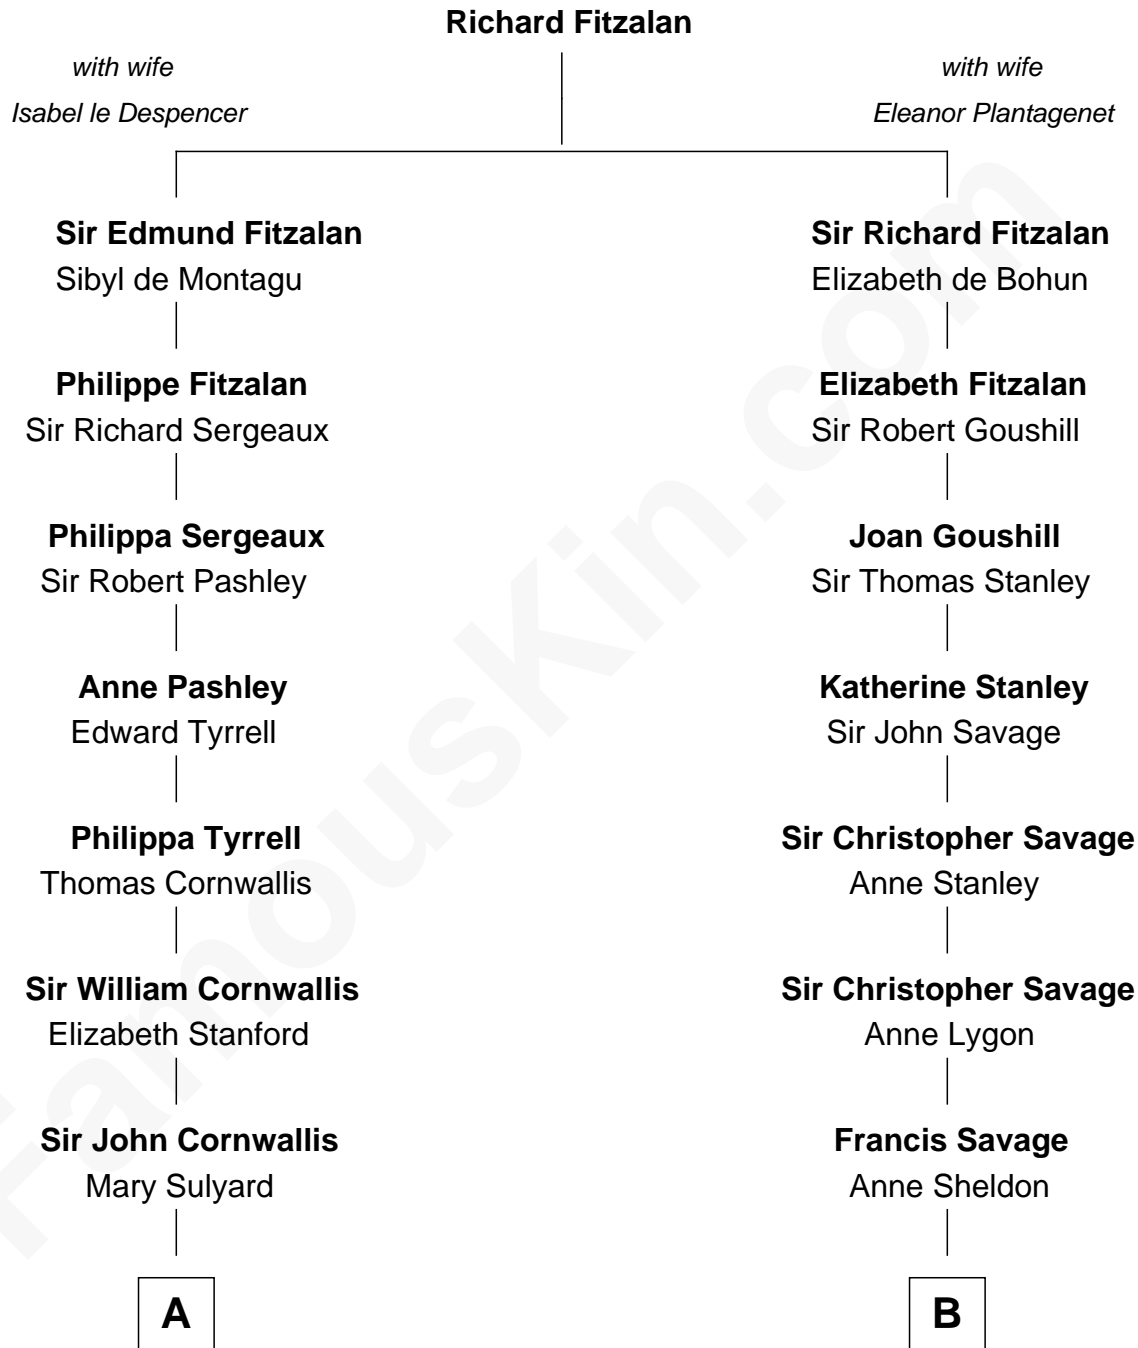

FamousKin.com Relationship Chart of

Marilyn Monroe

Actress, Model, and Singer

18th cousin 2 times removed of

Randolph Scott

Movie Actor

C

Elizabeth Cutting Easton
William Congdon Tennant

Elizabeth Easton Tennant
Frederick Almy Gifford

Charles Stanley Gifford
Gladys Pearl Monroe

Marilyn Monroe
Actress, Model, and Singer

D

Lucy Lionberger Crane
George Grant Scott

Randolph Scott
Movie Actor

FamousKin.com