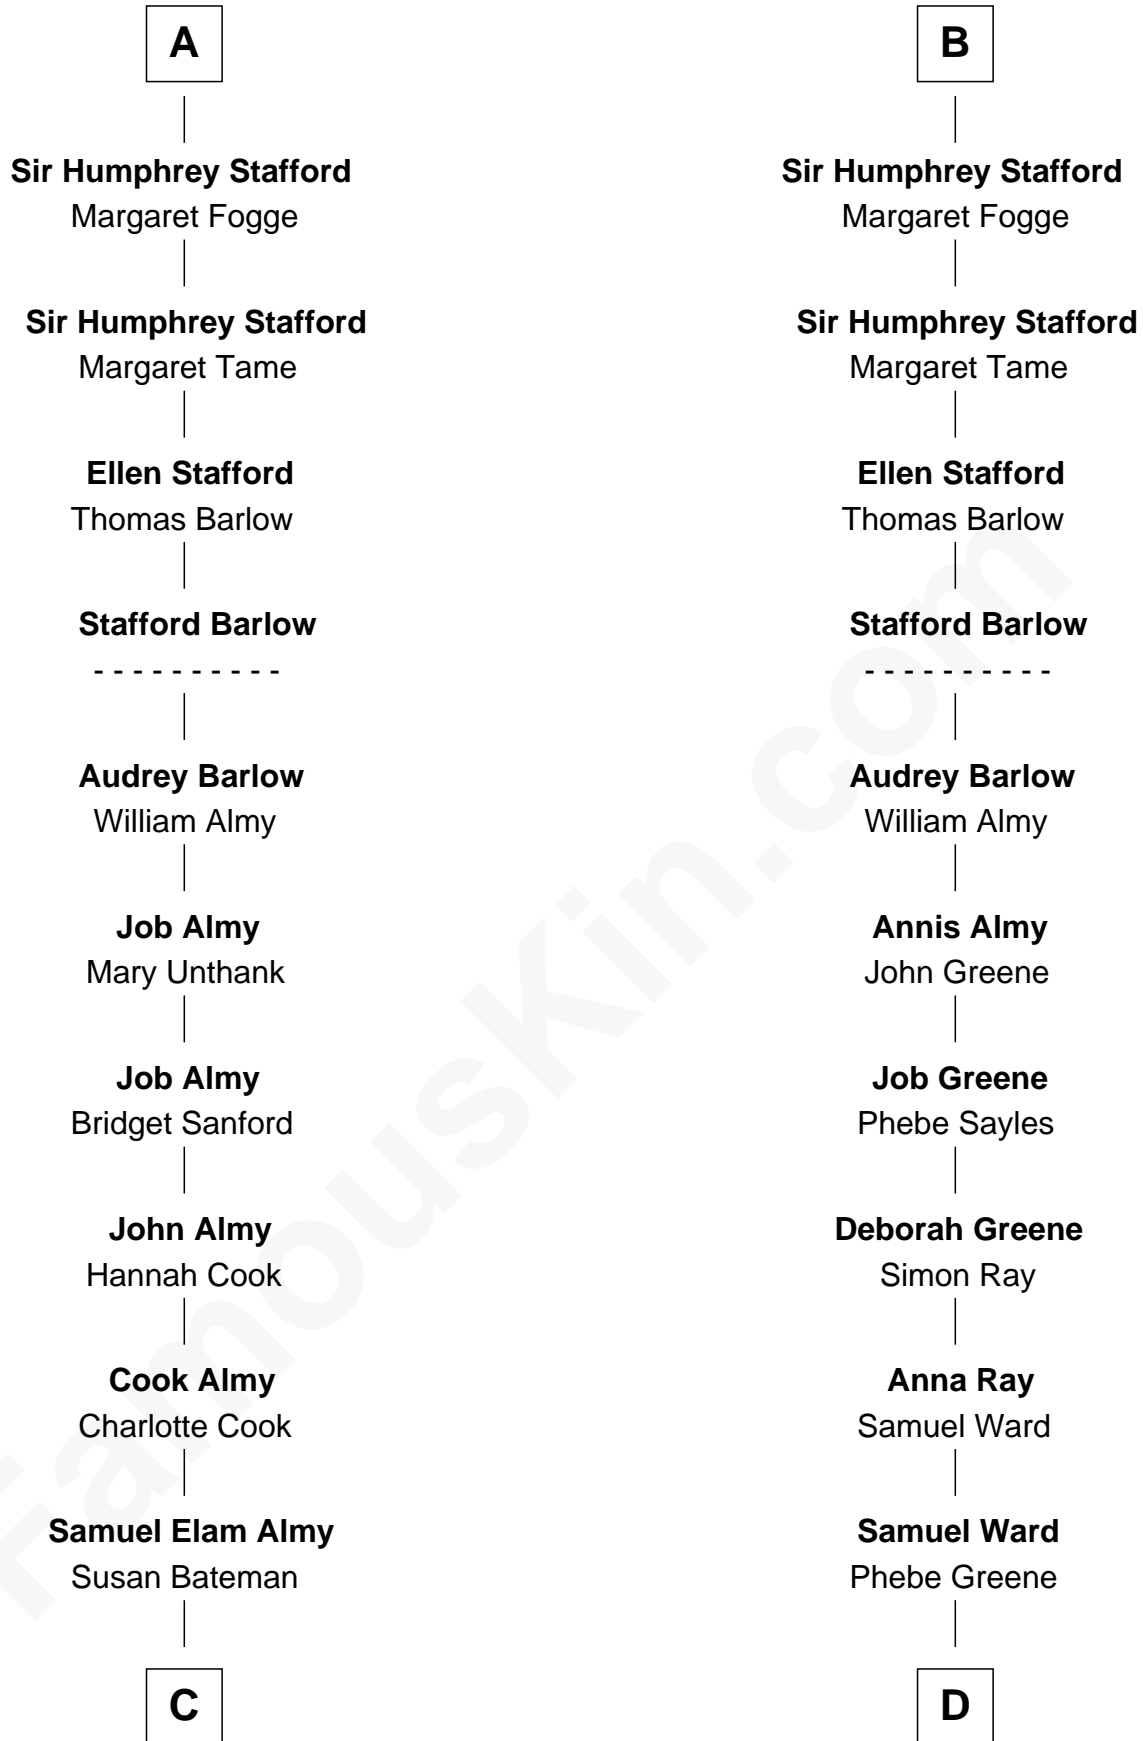

# FamousKin.com Relationship Chart of

**Marilyn Monroe**

*Actress, Model, and Singer*

18th cousin 2 times removed of

**Julia (Ward) Howe**

*Author of "The Battle Hymn of the Republic"*

**John de Botetourte**

Maud FitzThomas

**C**

**Susan Bateman Almy**  
Charles Adams Gifford

**Frederick Almy Gifford**  
Elizabeth Easton Tennant

**Charles Stanley Gifford**  
Gladys Pearl Monroe

**Marilyn Monroe**  
*Actress, Model, and Singer*

**D**

**Samuel Ward**  
Julia Rush Cutler

**Julia (Ward) Howe**  
*American Poet*

FamousKin.com