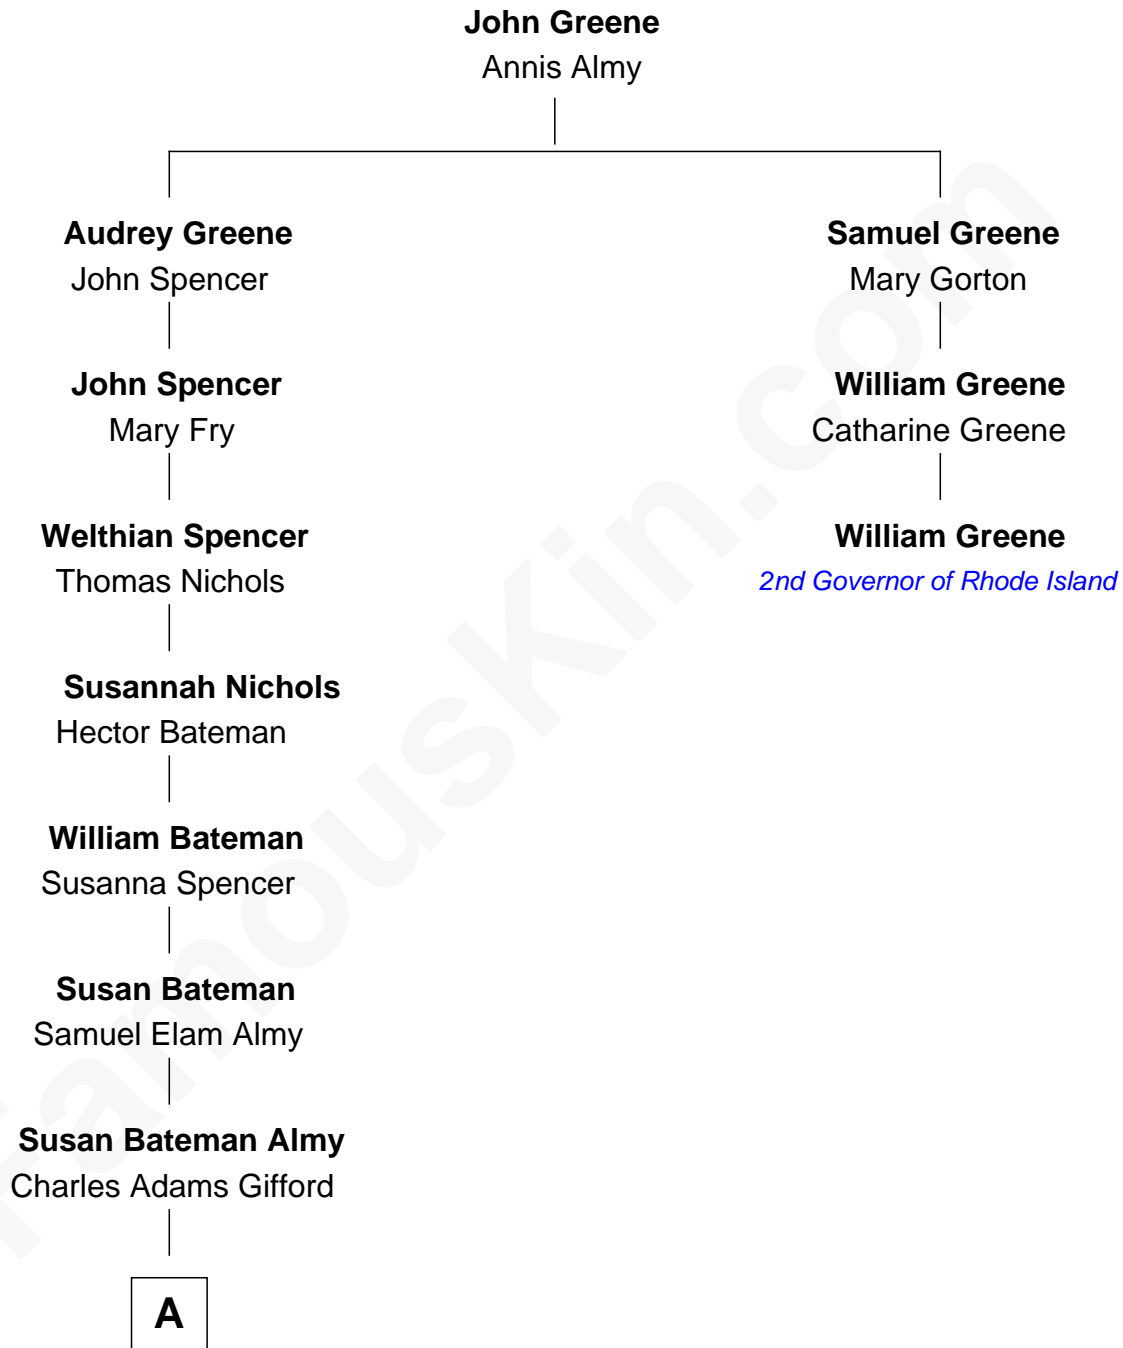

FamousKin.com Relationship Chart of

Marilyn Monroe

Actress, Model, and Singer

2nd cousin 7 times removed of

William Greene

2nd Governor of Rhode Island

A

Frederick Almy Gifford
Elizabeth Easton Tennant

Charles Stanley Gifford
Gladys Pearl Monroe

Probable

Marilyn Monroe
Actress, Model, and Singer

FamousKin.com