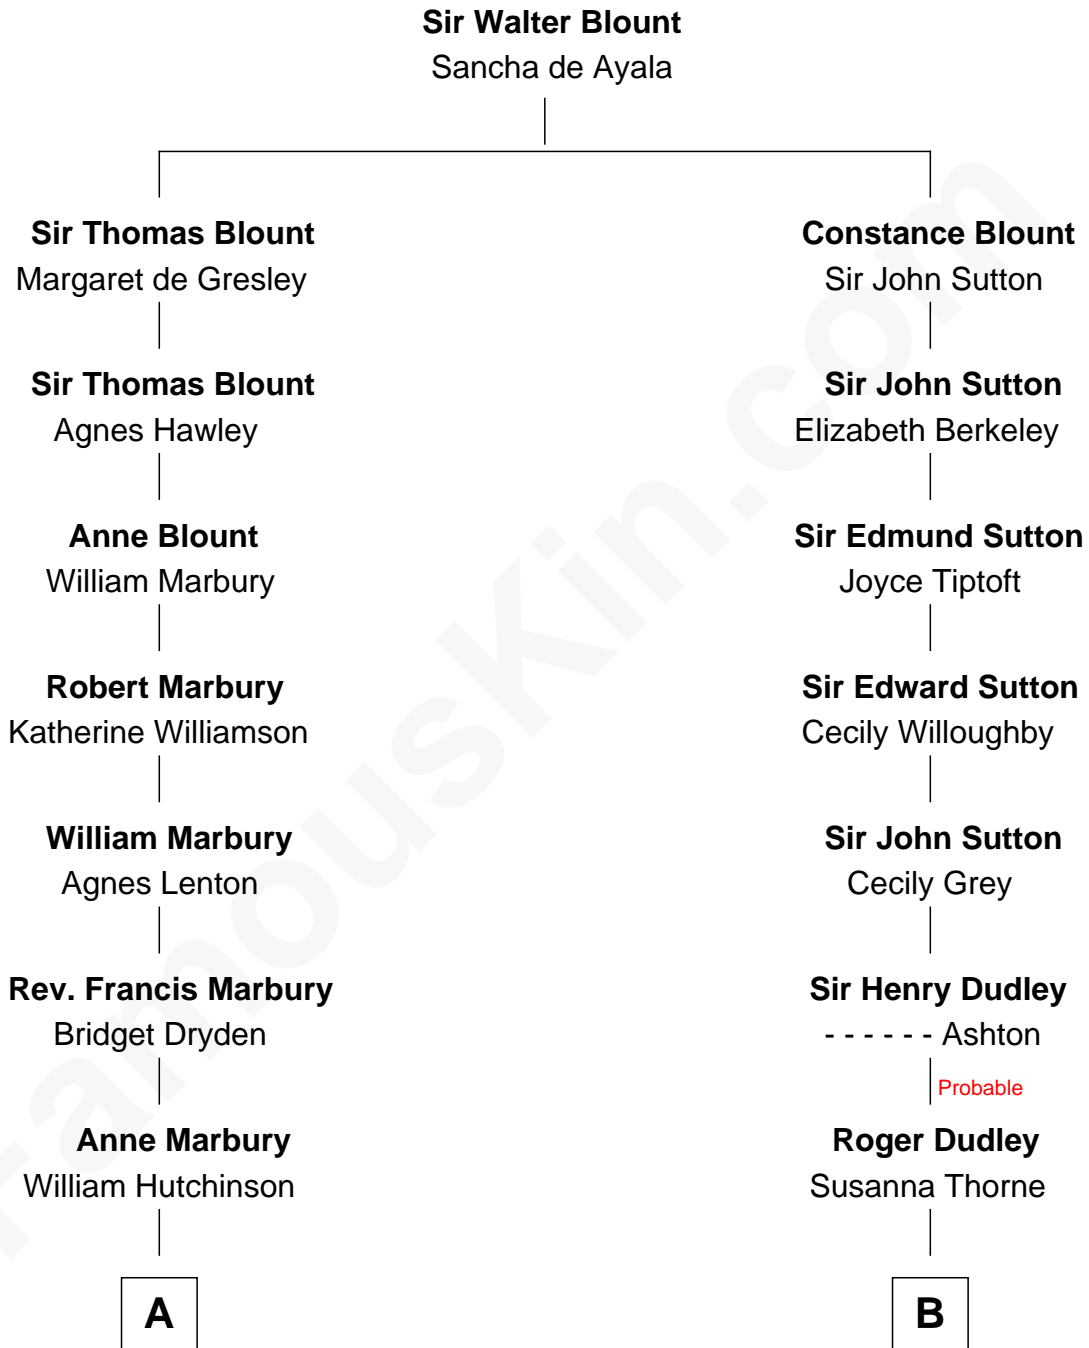

FamousKin.com

Relationship Chart of

Marilyn Monroe

Actress, Model, and Singer

16th cousin 4 times removed of

Kate Upton

Sports Illustrated Swimsuit Cover Model

C