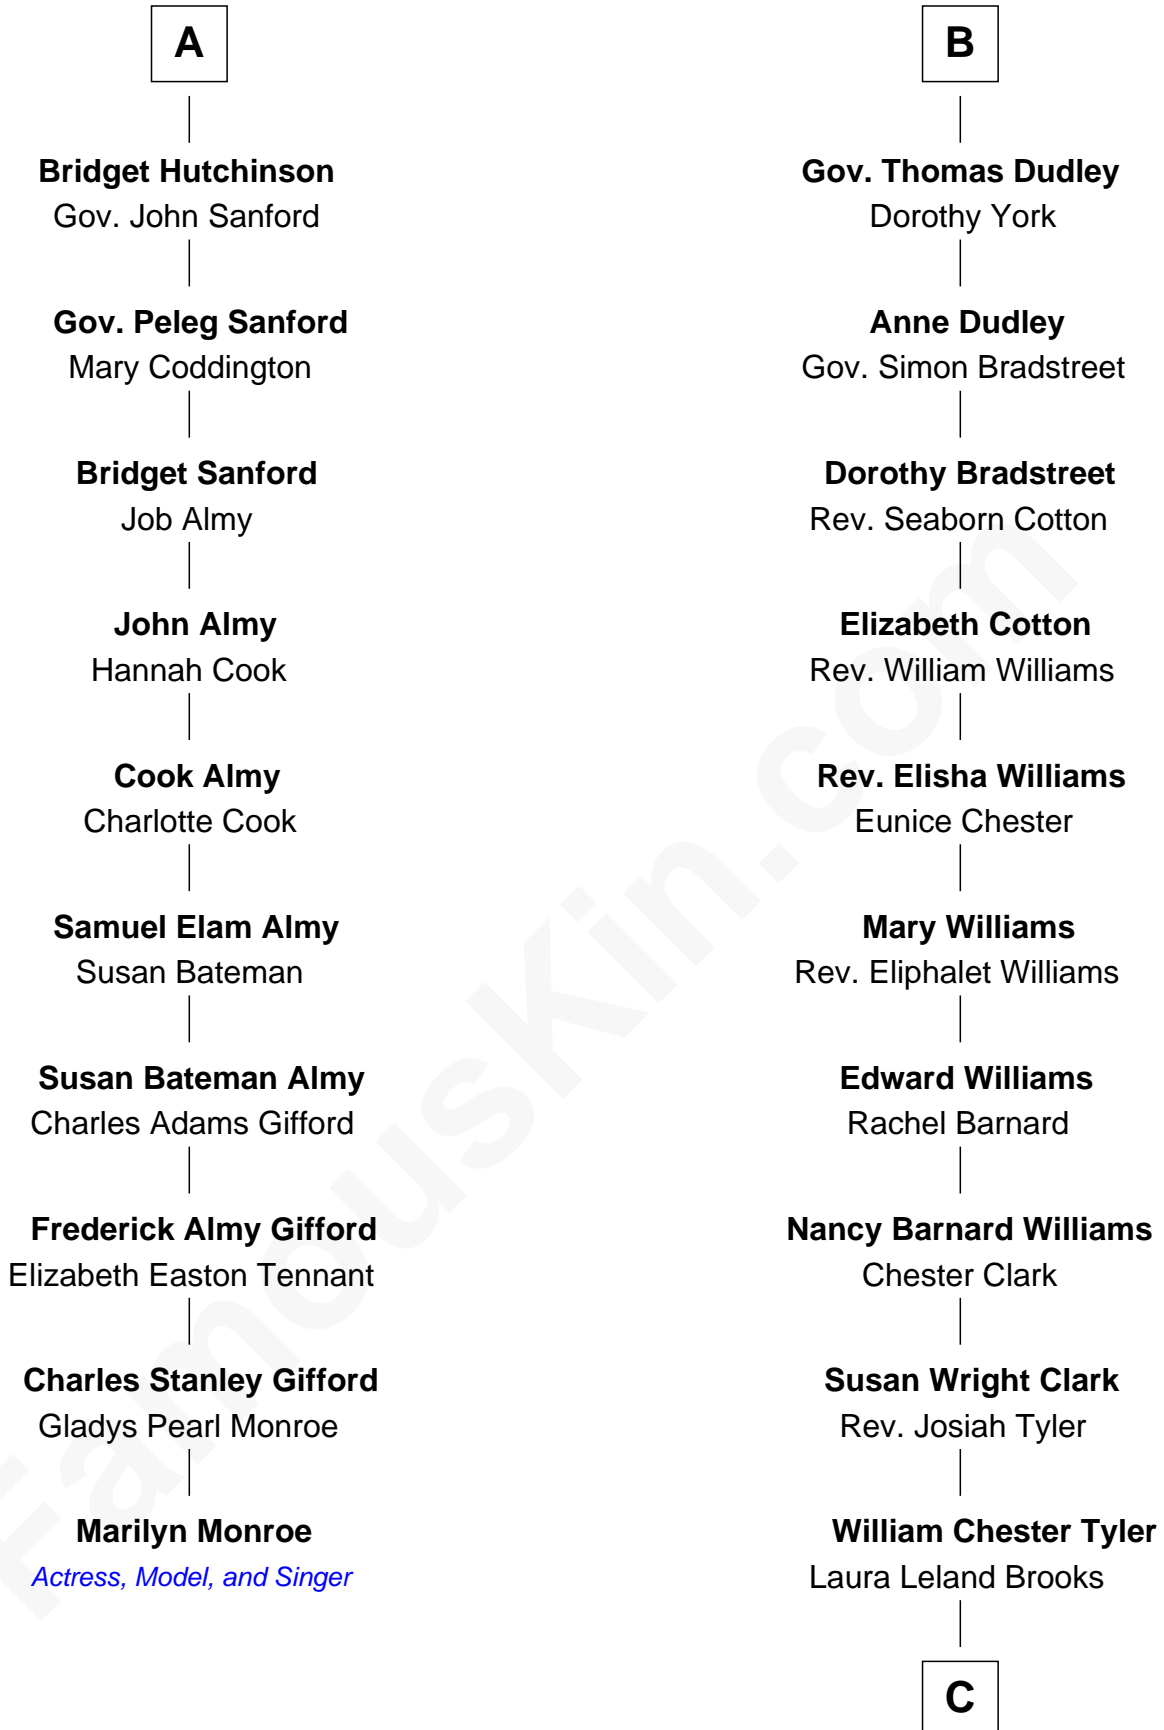

FamousKin.com

Relationship Chart of

Marilyn Monroe

Actress, Model, and Singer

16th cousin 4 times removed of

Kate Upton

Sports Illustrated Swimsuit Cover Model

C

Margaret Hastings Tyler

Charles Henry Vial

Elizabeth Brooks Vial

Stephen Edward Upton

Jefferson Matthew Upton

Shelley Fawn Davis

Kate Upton

Model and Actress