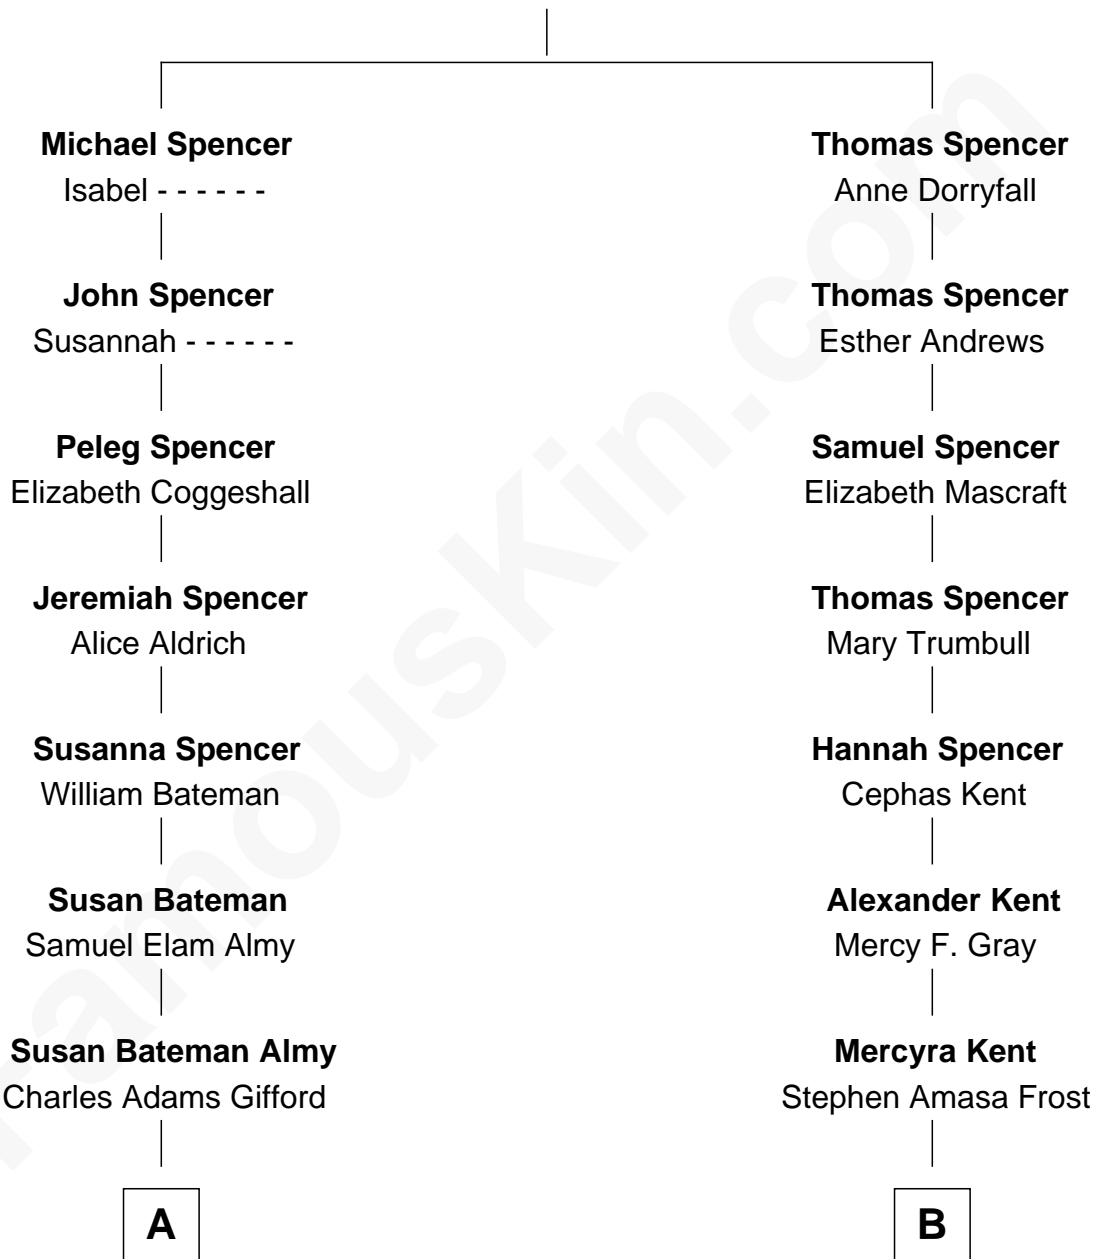

# FamousKin.com Relationship Chart of

**Marilyn Monroe**

*Actress, Model, and Singer*

9th cousin 3 times removed of

**Kate Upton**

*Sports Illustrated Swimsuit Cover Model*

**Gerard Spencer**

Alice Whitbread

**A**

**Frederick Almy Gifford**  
Elizabeth Easton Tennant

**Charles Stanley Gifford**  
Gladys Pearl Monroe

**Marilyn Monroe**  
*Actress, Model, and Singer*

**B**

**Mercy Ann Frost**  
Henry Butler Goodrich

**Emma Frost Goodrich**  
George McNaughton Vial

**Charles Henry Vial**  
Margaret Hastings Tyler

**Elizabeth Brooks Vial**  
Stephen Edward Upton

**Jefferson Matthew Upton**  
Shelley Fawn Davis

**Kate Upton**  
*Model and Actress*