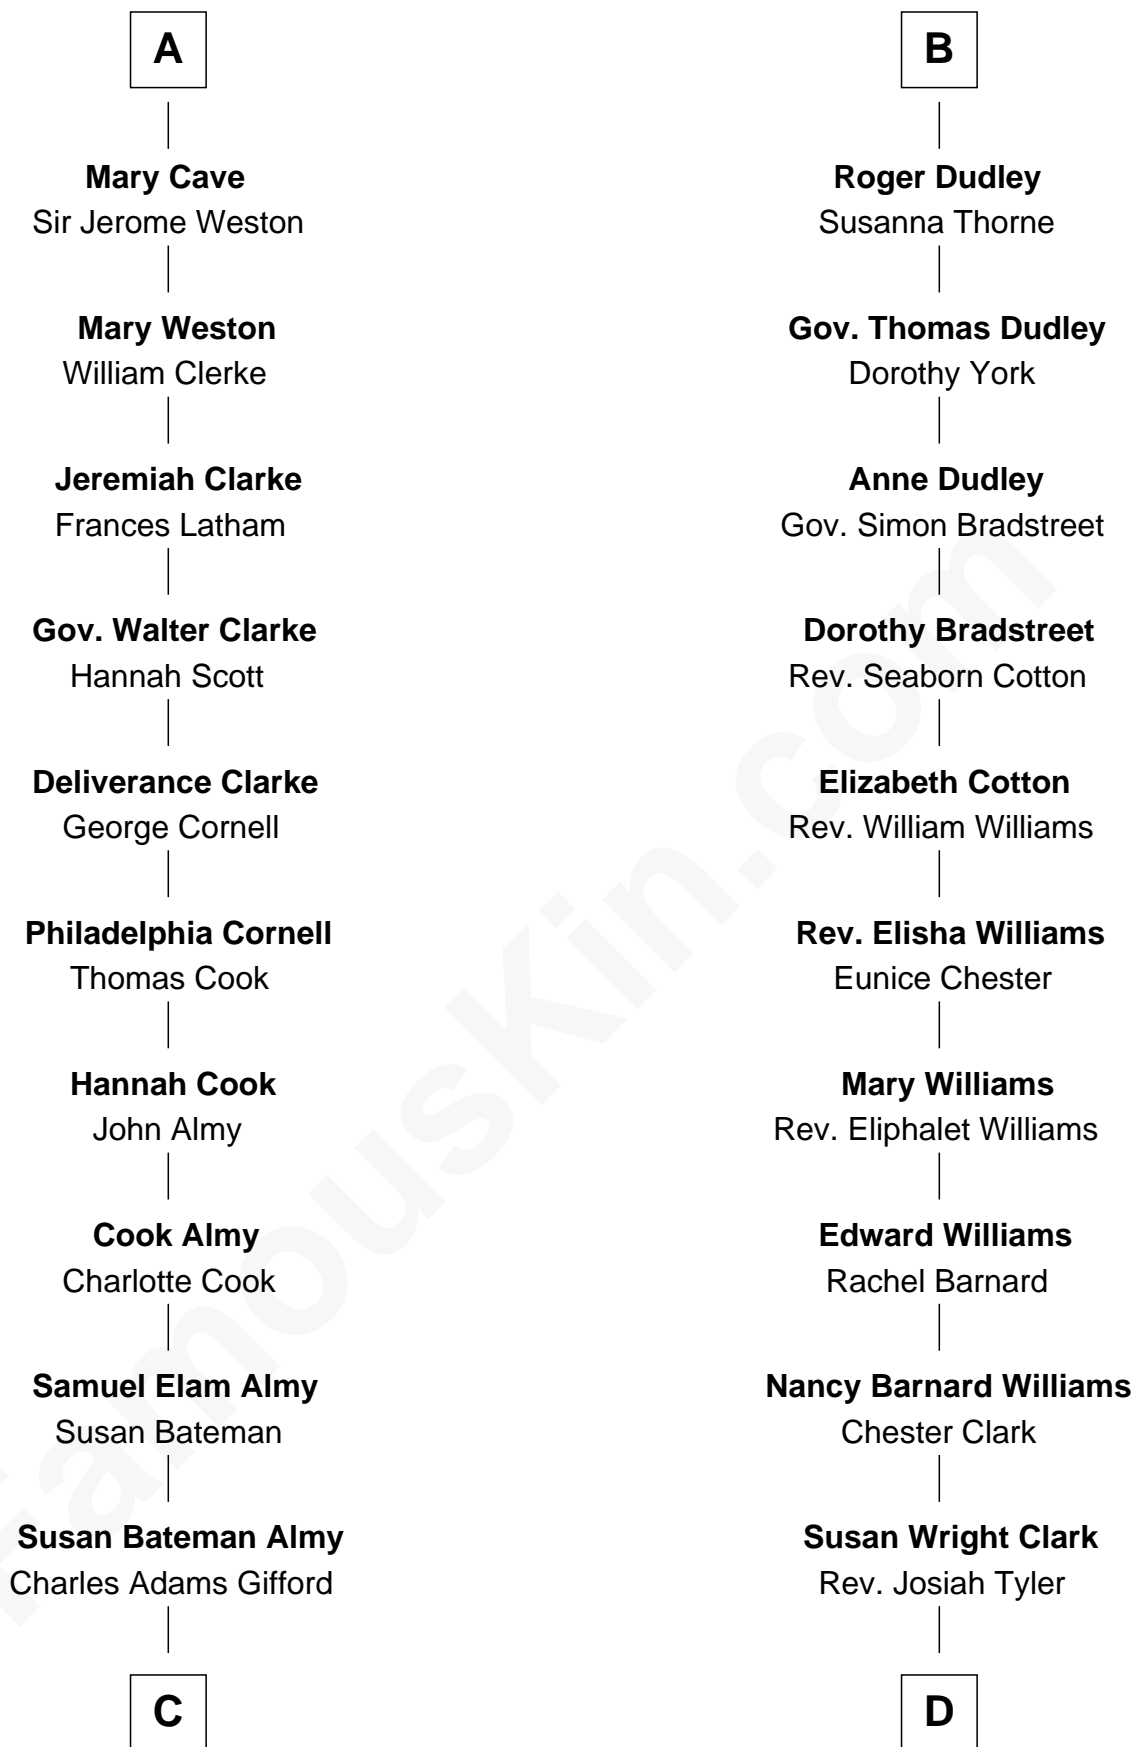

FamousKin.com Relationship Chart of

Marilyn Monroe

Actress, Model, and Singer

19th cousin 2 times removed of

Kate Upton

Sports Illustrated Swimsuit Cover Model

C

Frederick Almy Gifford
Elizabeth Easton Tennant

Charles Stanley Gifford
Gladys Pearl Monroe

Marilyn Monroe
Actress, Model, and Singer

D

William Chester Tyler
Laura Leland Brooks

Margaret Hastings Tyler
Charles Henry Vial

Elizabeth Brooks Vial
Stephen Edward Upton