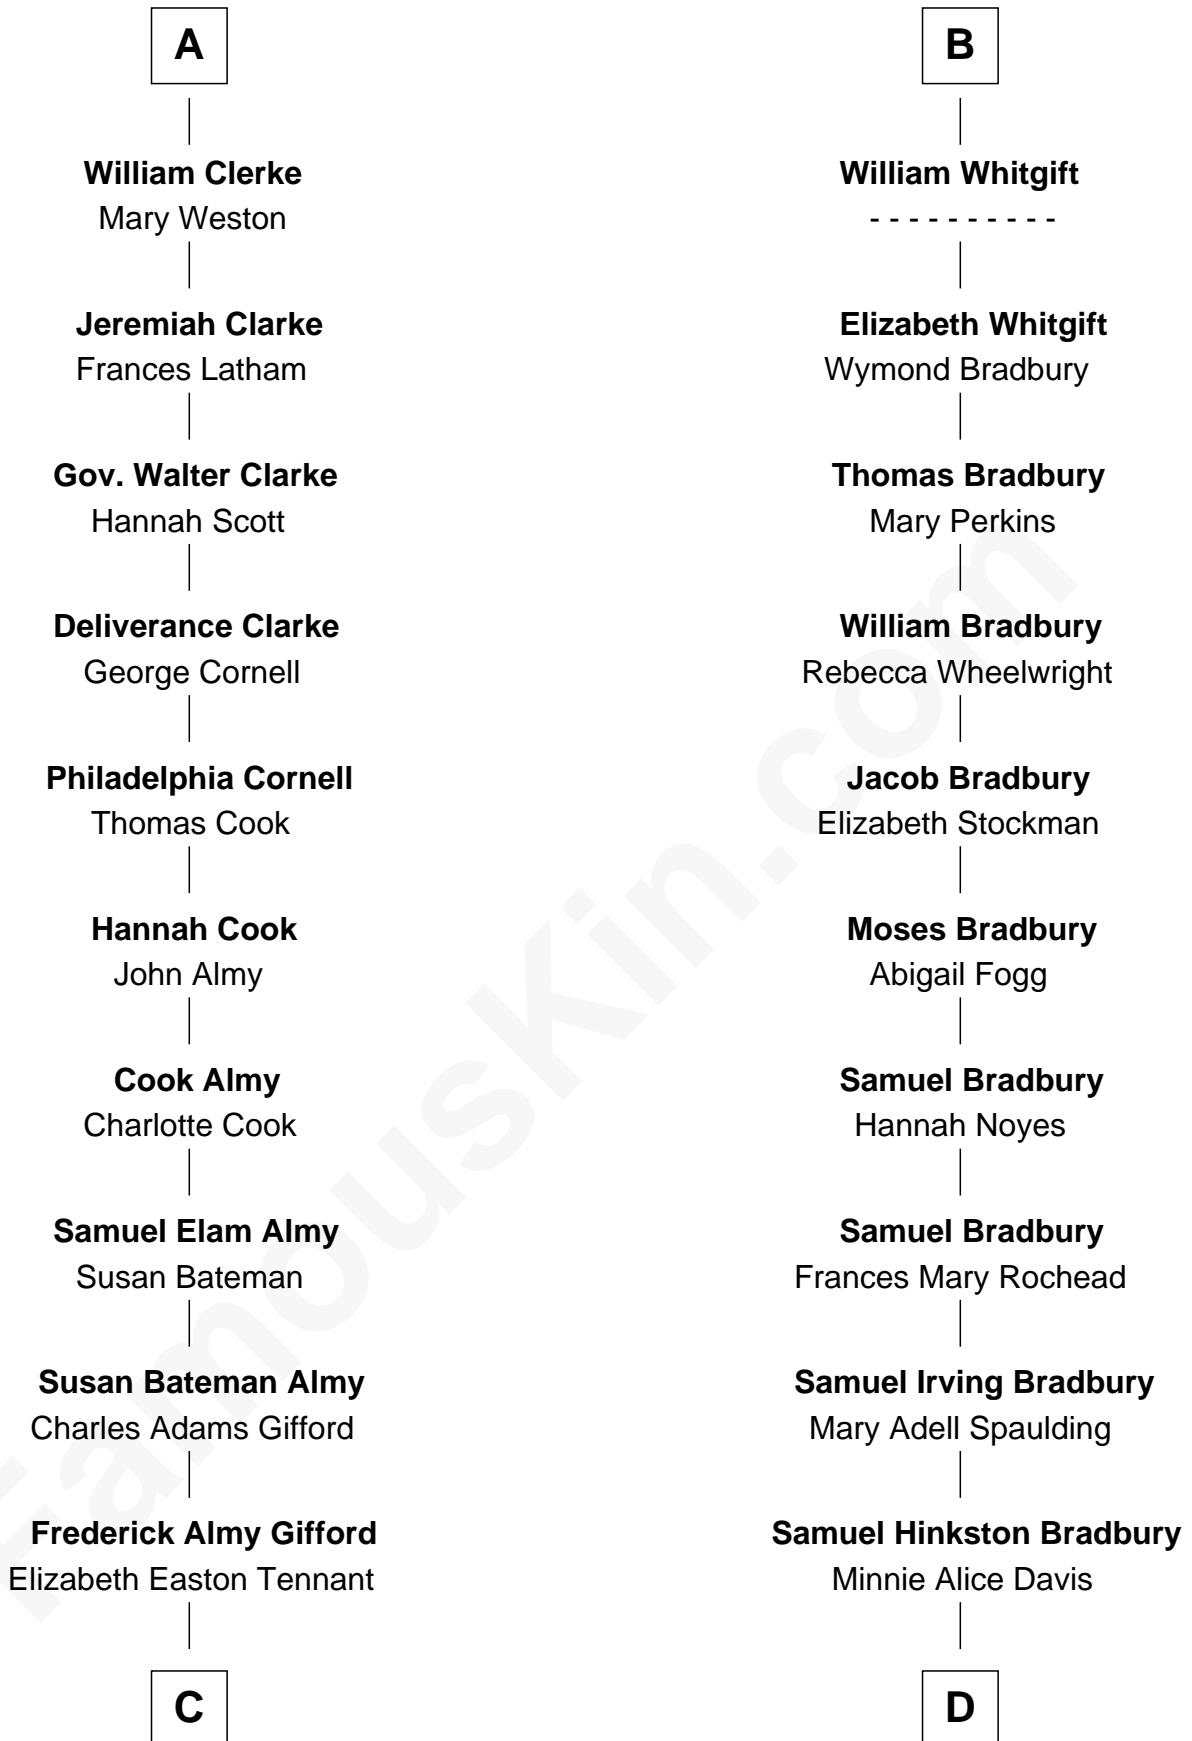

FamousKin.com Relationship Chart of

Marilyn Monroe

Actress, Model, and Singer

18th cousin of

Ray Bradbury

Author of The Martian Chronicles

John de Welles

Maud de Roos

Eleanor de Mowbray

Eudo de Welles

Maud de Greystoke

Sir Lionel de Welles

Joan de Waterton

Margaret de Welles

Sir Thomas Dymoke

Jane Dymoke

John Fulnetby

Katherine Fulnetby

William Dynwell

Anne Dynwell

Henry Whitgift

B

C

Charles Stanley Gifford