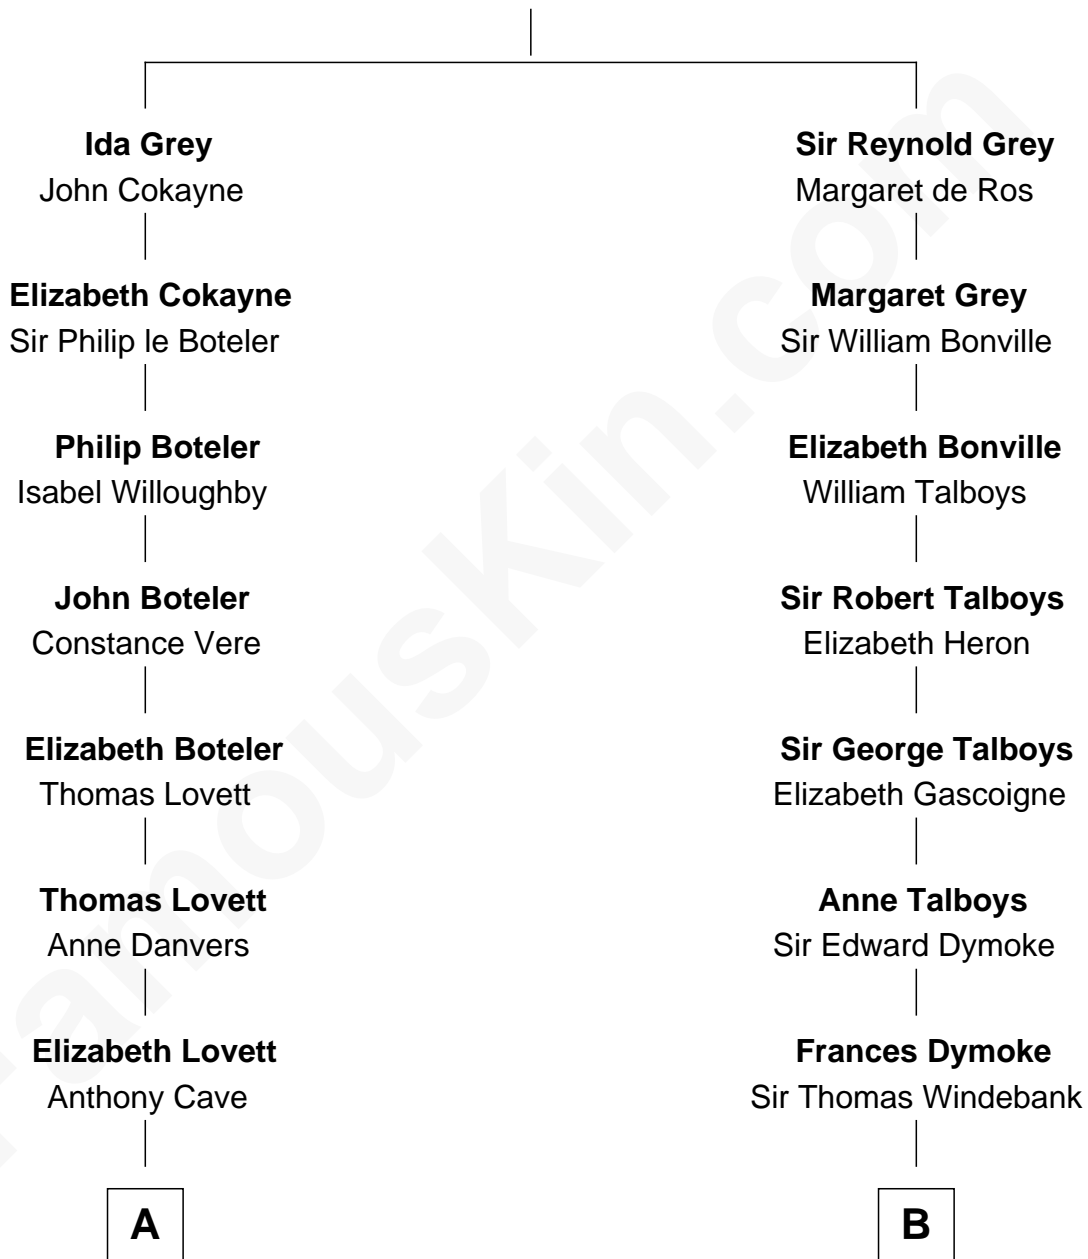

FamousKin.com Relationship Chart of

Marilyn Monroe

Actress, Model, and Singer

12th cousin 7 times removed of

George Washington

1st U.S. President

Sir Reynold de Grey

Eleanor le Strange

C

Frederick Almy Gifford
Elizabeth Easton Tennant

Charles Stanley Gifford
Gladys Pearl Monroe

Marilyn Monroe
Actress, Model, and Singer

FamousKin.com