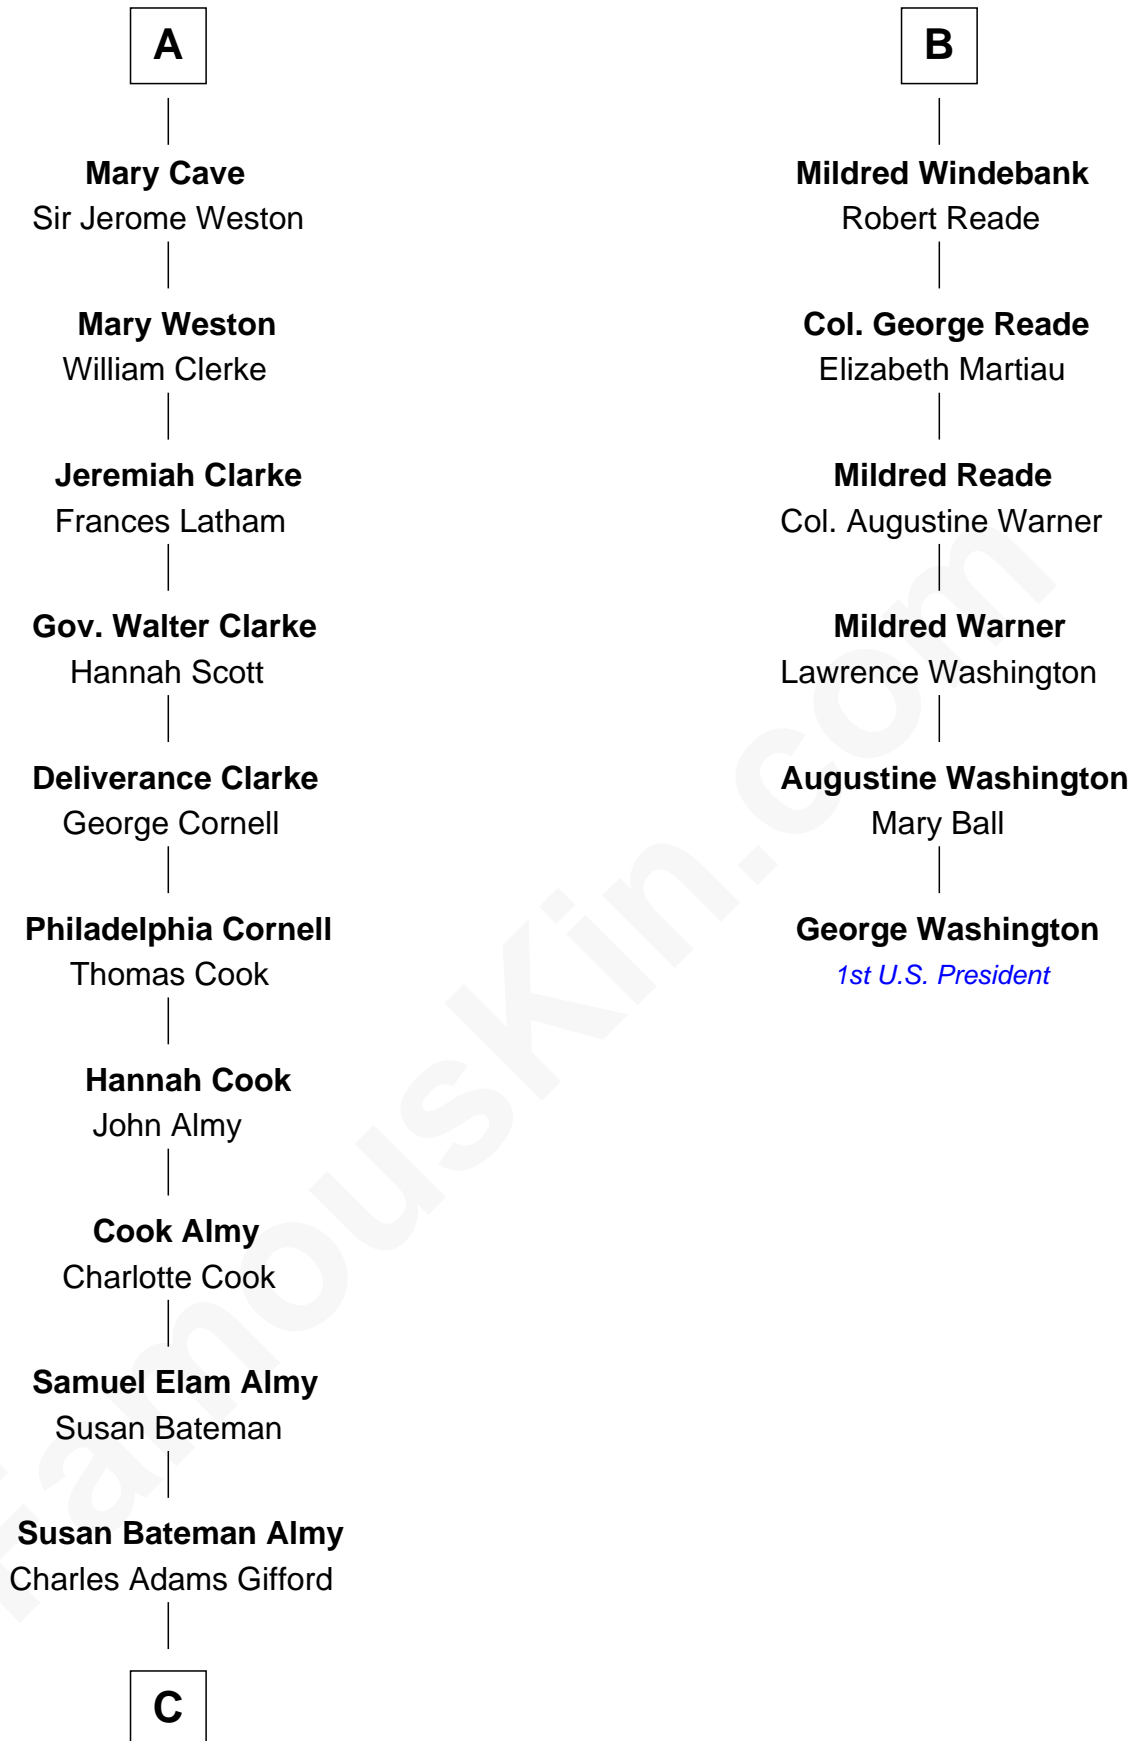

FamousKin.com Relationship Chart of

Marilyn Monroe

Actress, Model, and Singer

12th cousin 7 times removed of

George Washington

1st U.S. President

Sir Reynold de Grey

Eleanor le Strange

C

Frederick Almy Gifford
Elizabeth Easton Tennant

Charles Stanley Gifford
Gladys Pearl Monroe

Marilyn Monroe
Actress, Model, and Singer

FamousKin.com