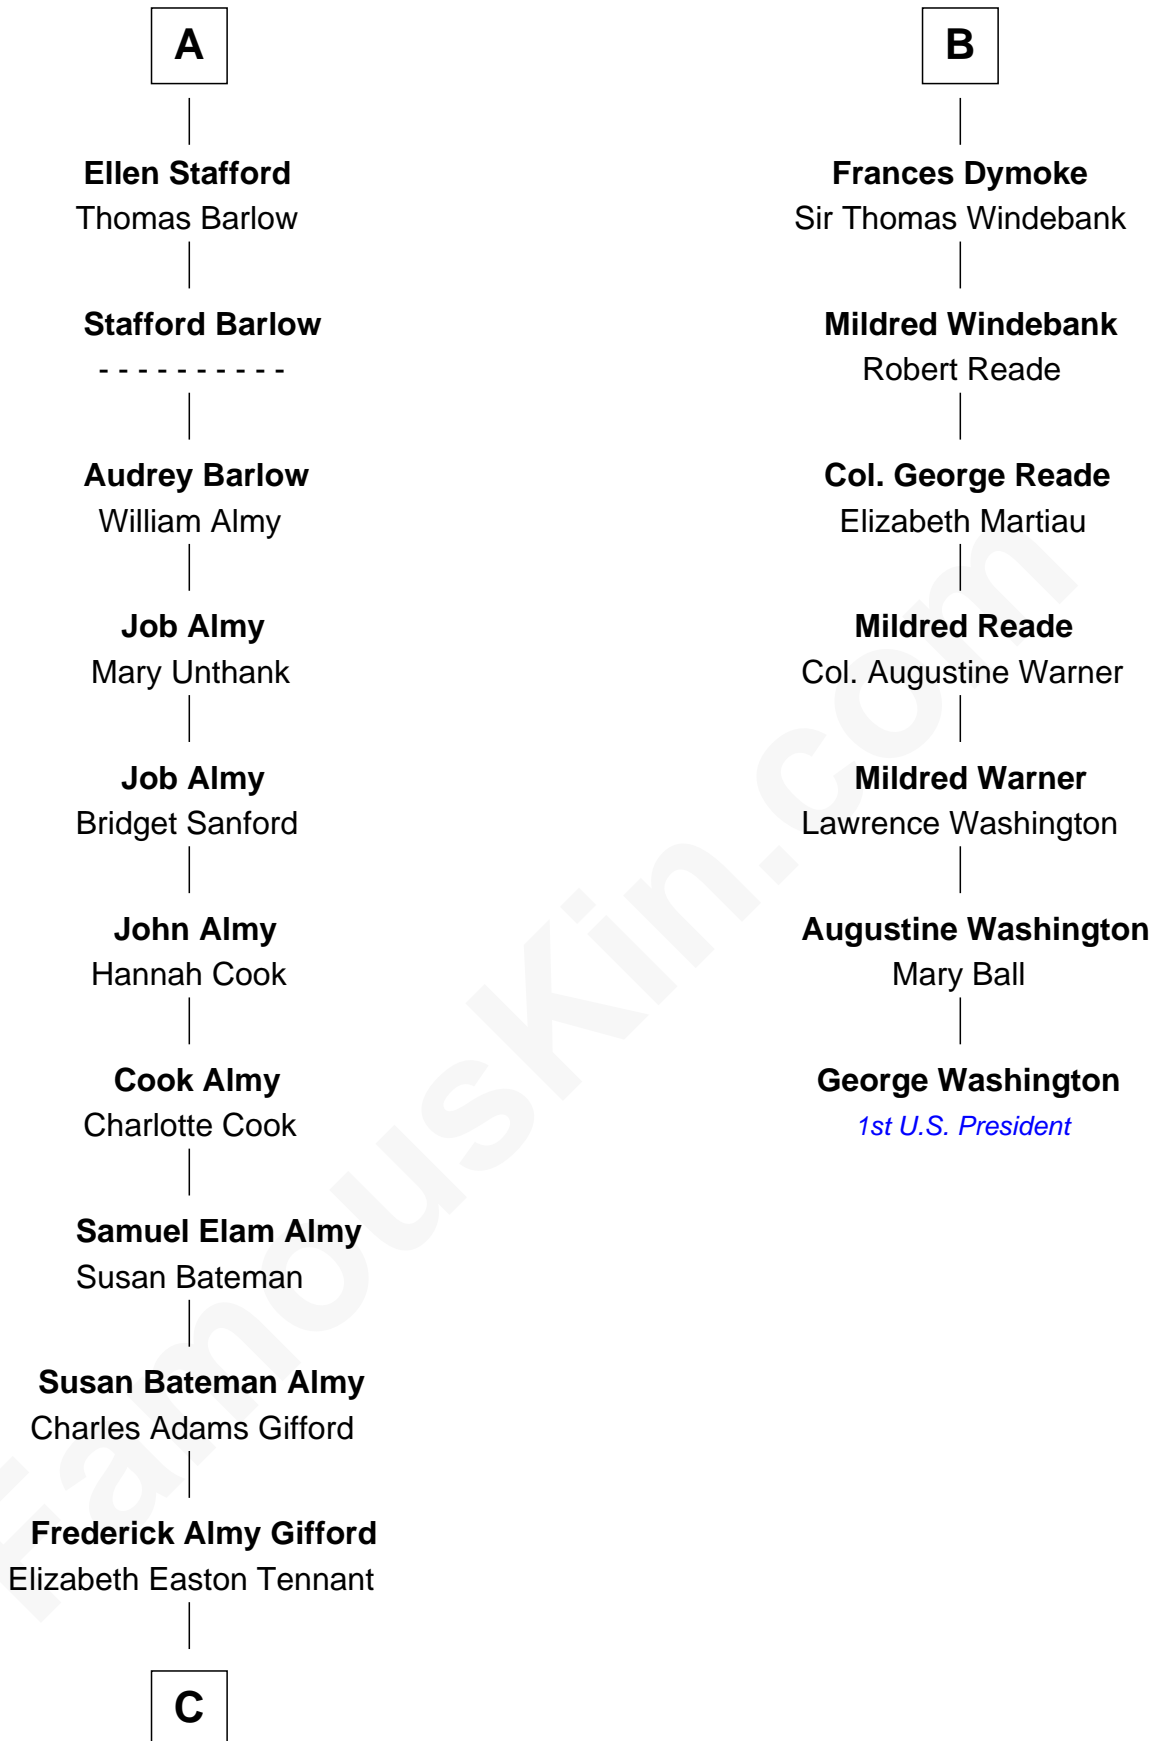

FamousKin.com Relationship Chart of

Marilyn Monroe

Actress, Model, and Singer

13th cousin 5 times removed of

George Washington

1st U.S. President

Ralph de Stafford

with wife
Katherine de Hastang

Sir Robert Talboys

Elizabeth Heron

Sir George Talboys

Elizabeth Gascoigne

Anne Talboys

Sir Edward Dymoke

B

C

Charles Stanley Gifford

Gladys Pearl Monroe

Marilyn Monroe

Actress, Model, and Singer

FamousKin.com