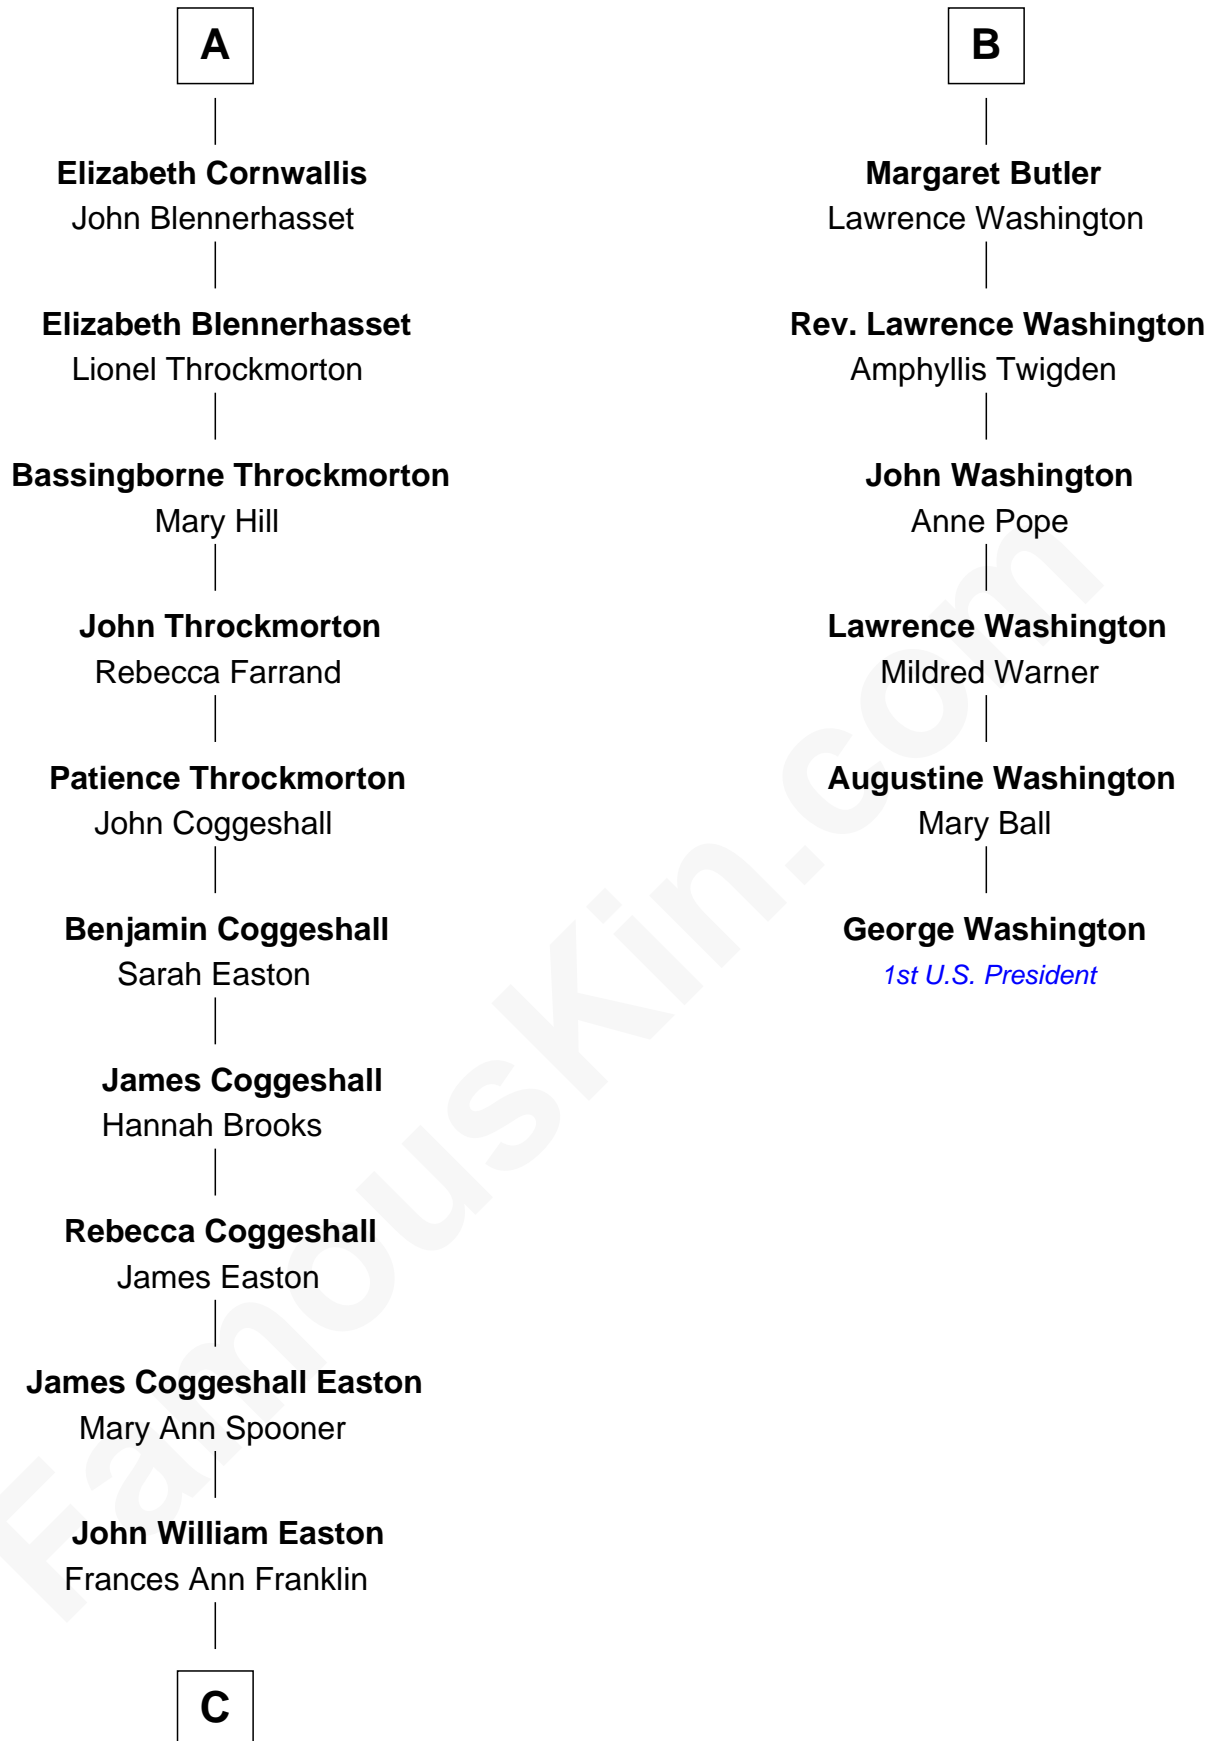

FamousKin.com Relationship Chart of

Marilyn Monroe

Actress, Model, and Singer

12th cousin 8 times removed of

George Washington

1st U.S. President

Richard Fitzalan

C

—
Elizabeth Cutting Easton
William Congdon Tennant

—
Elizabeth Easton Tennant
Frederick Almy Gifford

—
Charles Stanley Gifford
Gladys Pearl Monroe

—
Marilyn Monroe
Actress, Model, and Singer

FamousKin.com