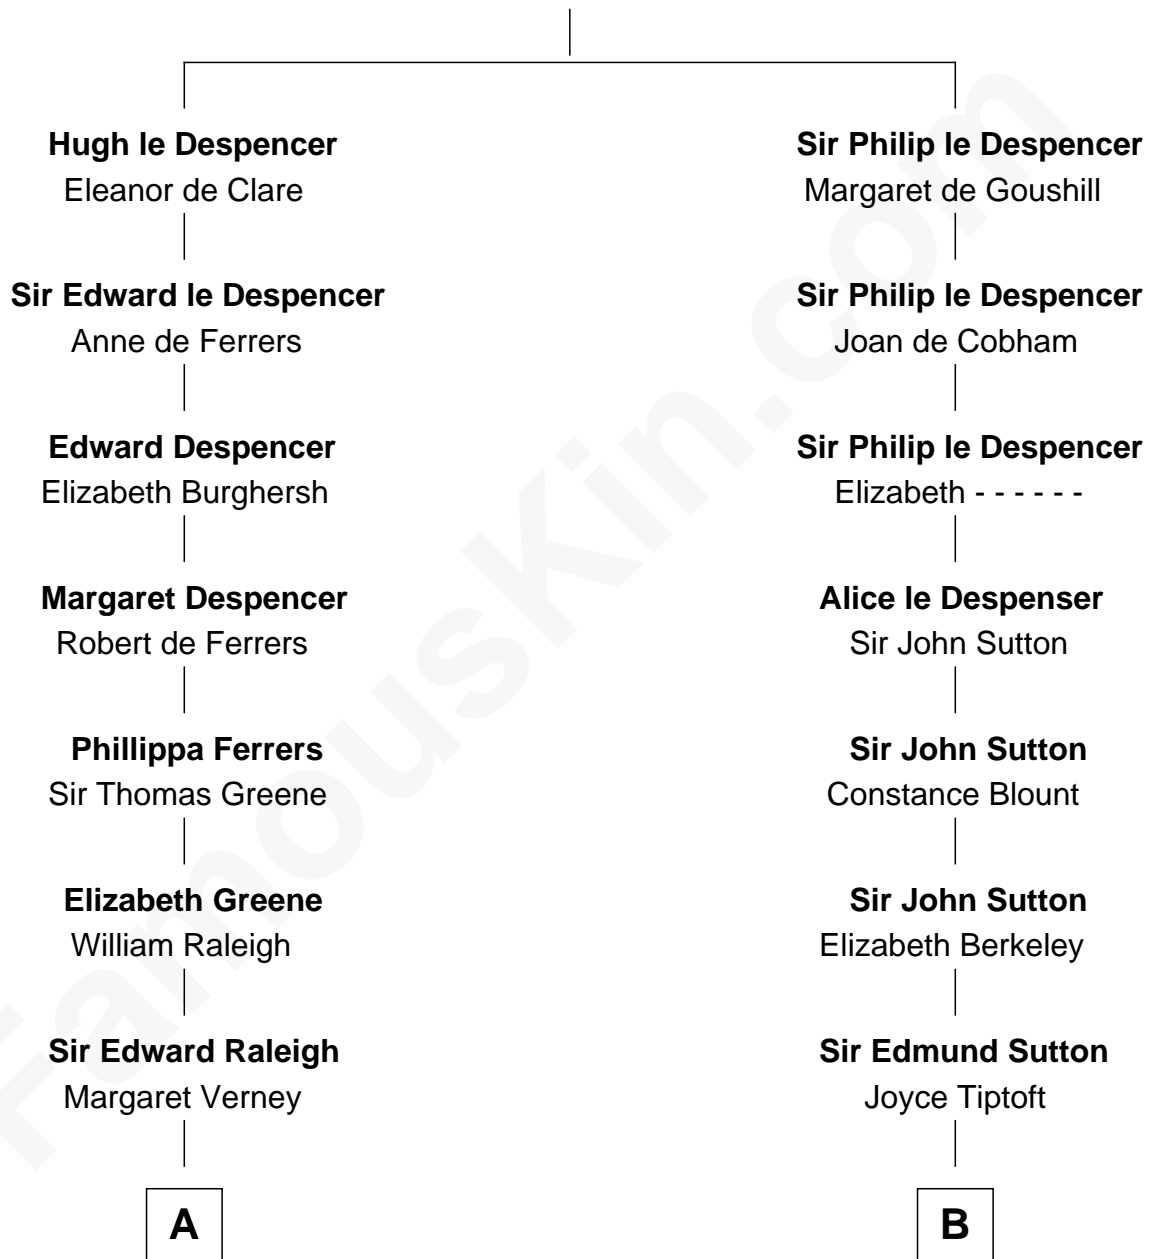

FamousKin.com Relationship Chart of

Marilyn Monroe

Actress, Model, and Singer

15th cousin 6 times removed of

George Washington

1st U.S. President

Sir Hugh le Despencer

Isabella de Beauchamp

C

—
Samuel Elam Almy

Susan Bateman

—
Susan Bateman Almy

Charles Adams Gifford

—
Frederick Almy Gifford

Elizabeth Easton Tennant

—
Charles Stanley Gifford

Gladys Pearl Monroe

—
Marilyn Monroe

Actress, Model, and Singer