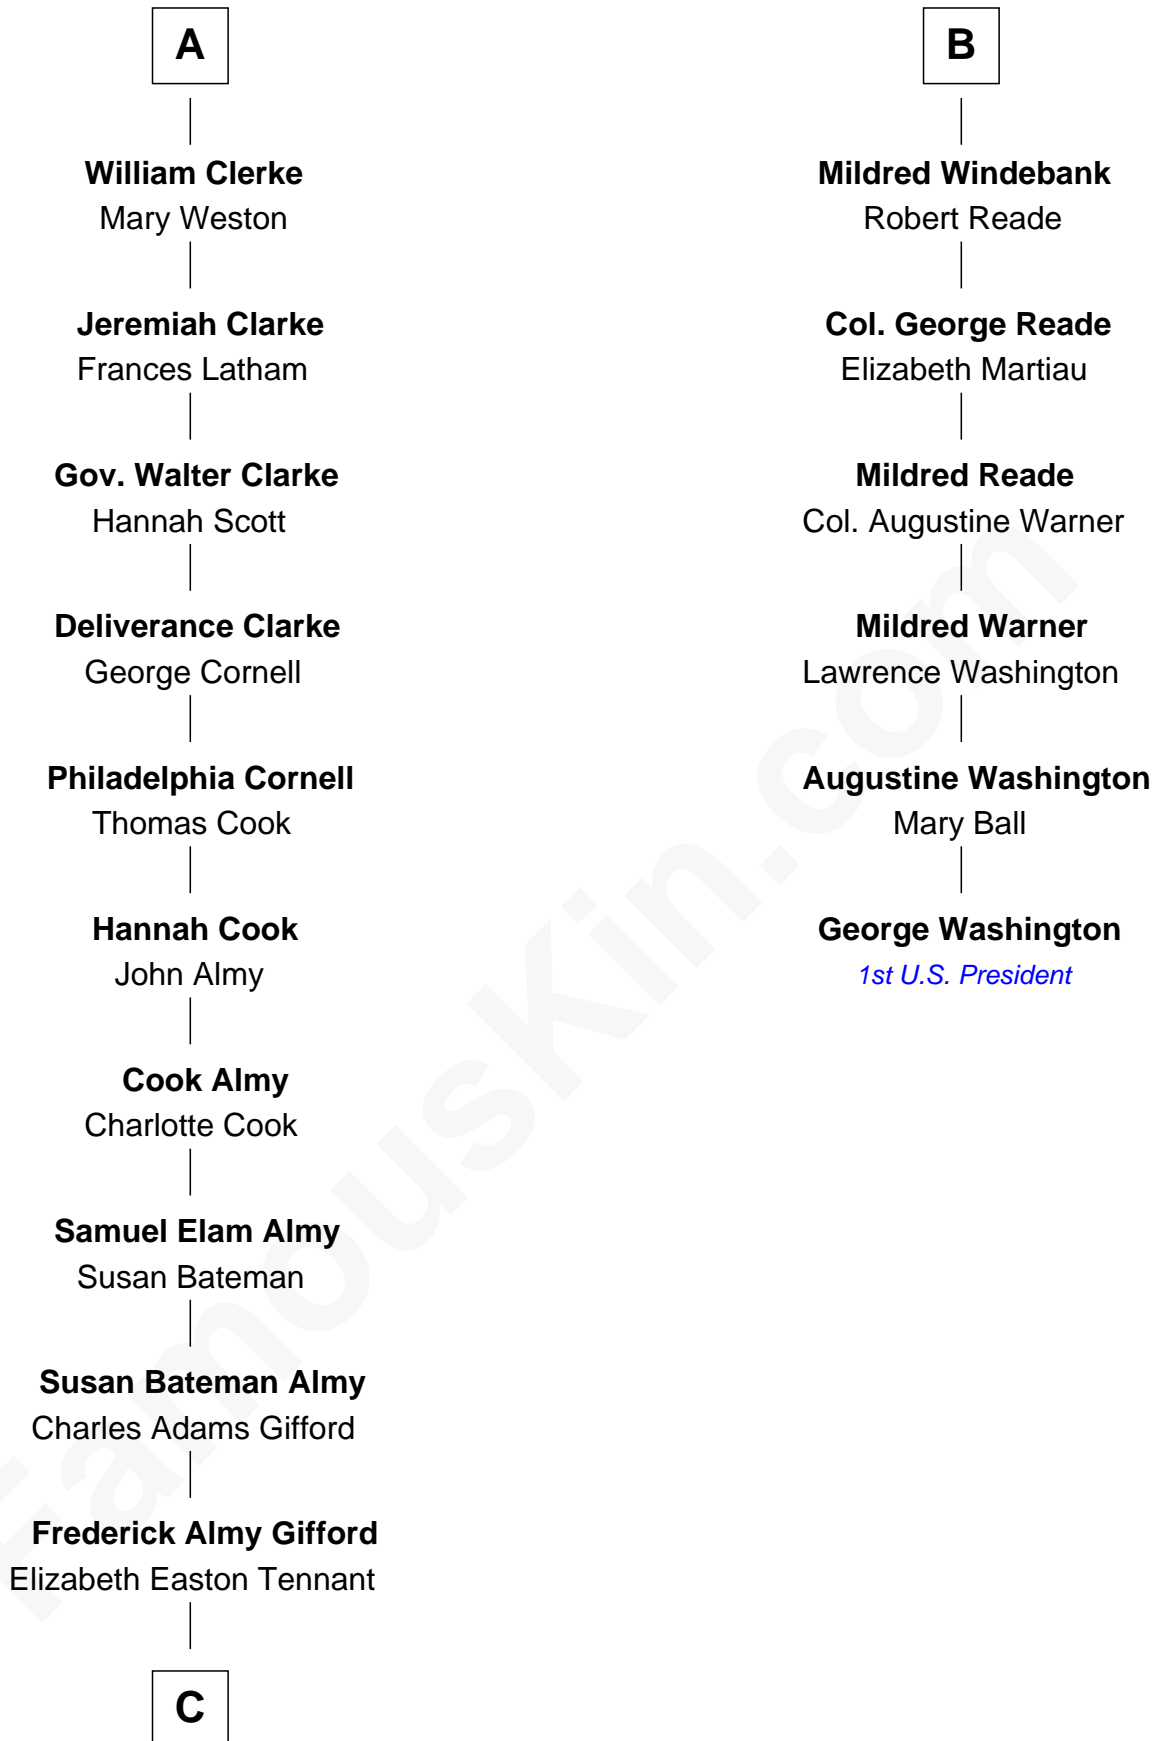

FamousKin.com Relationship Chart of

Marilyn Monroe

Actress, Model, and Singer

12th cousin 6 times removed of

George Washington

1st U.S. President

John de Welles

Maud de Roos

Eleanor de Mowbray

Eudo de Welles

Maud de Greystoke

Sir Lionel de Welles

Joan de Waterton

Margaret de Welles

Sir Thomas Dymoke

Sir Robert Dymoke

Ann Sparrow

Sir Edward Dymoke

Anne Talboys

Frances Dymoke

Sir Thomas Windebank

B

C

Charles Stanley Gifford

Gladys Pearl Monroe

Marilyn Monroe

Actress, Model, and Singer

FamousKin.com