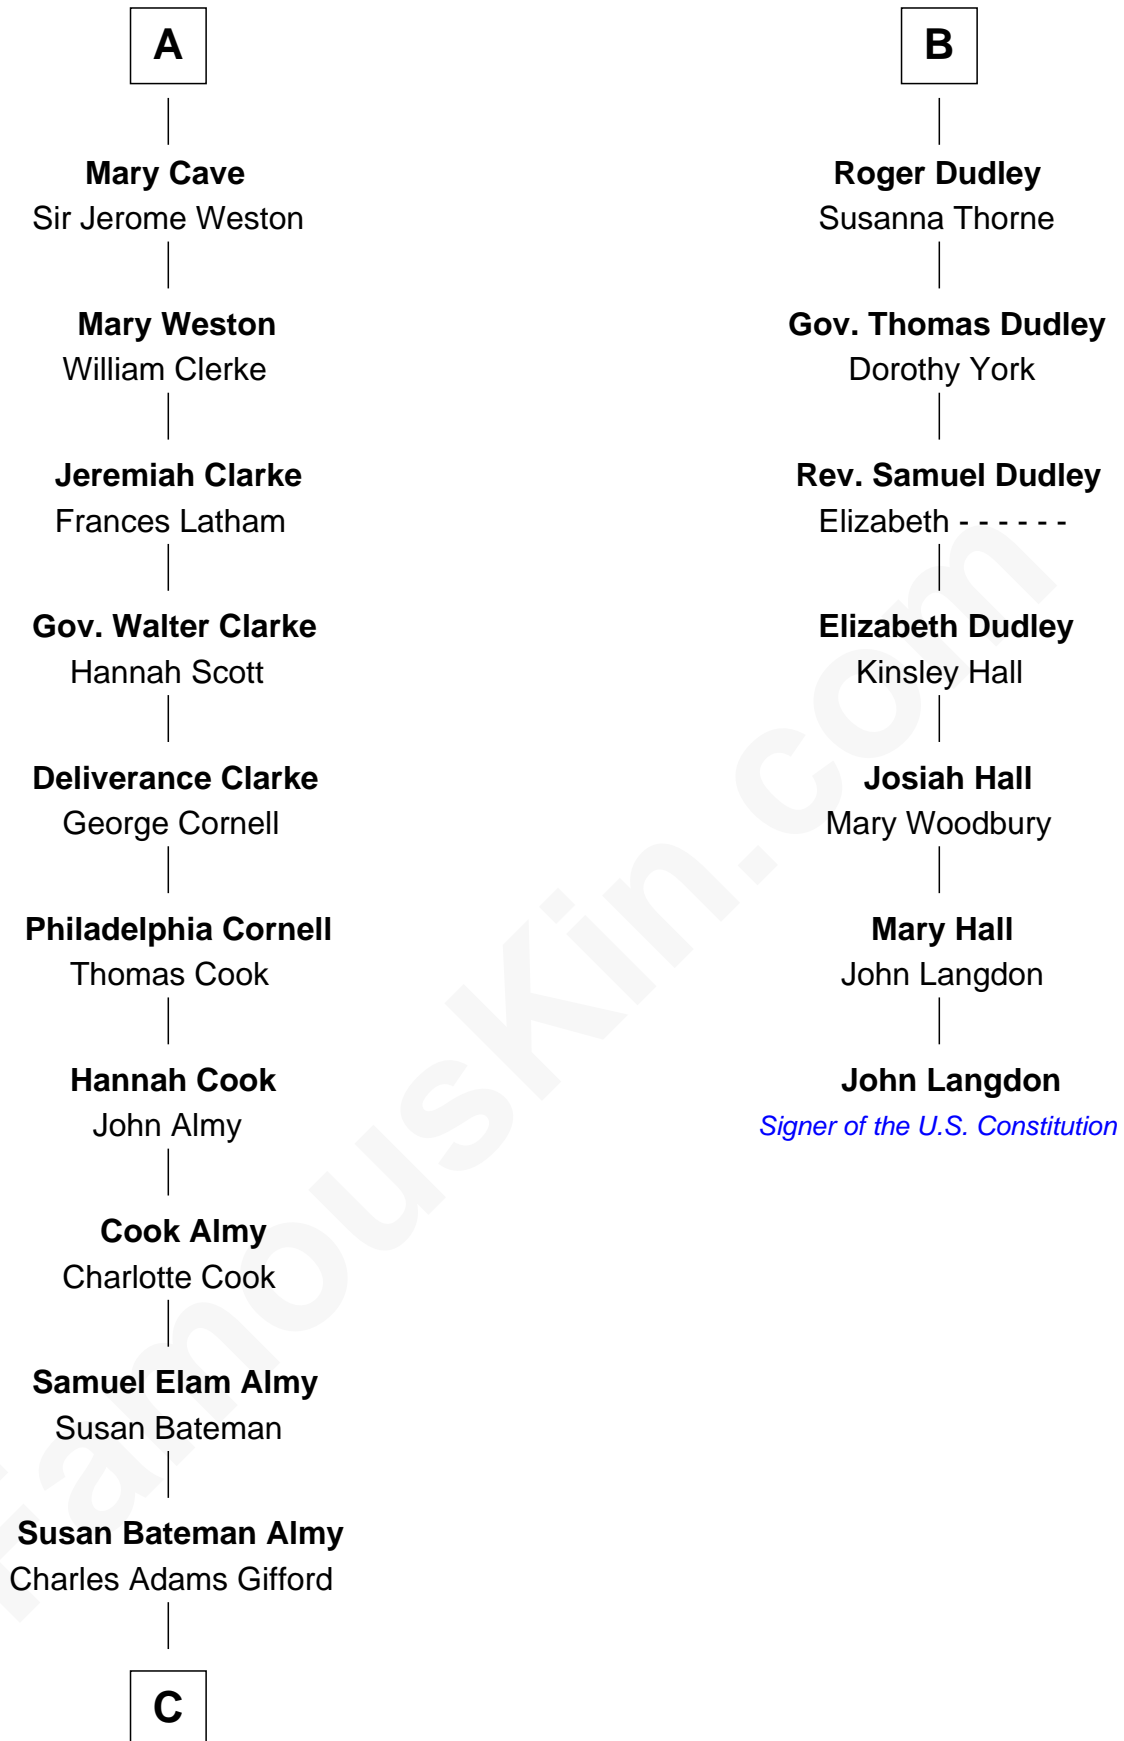

FamousKin.com Relationship Chart of

Marilyn Monroe

Actress, Model, and Singer

13th cousin 6 times removed of

John Langdon

Signer of the U.S. Constitution

Sir Reynold de Grey

Eleanor le Strange

C

Frederick Almy Gifford
Elizabeth Easton Tennant

Charles Stanley Gifford
Gladys Pearl Monroe

Marilyn Monroe
Actress, Model, and Singer

FamousKin.com