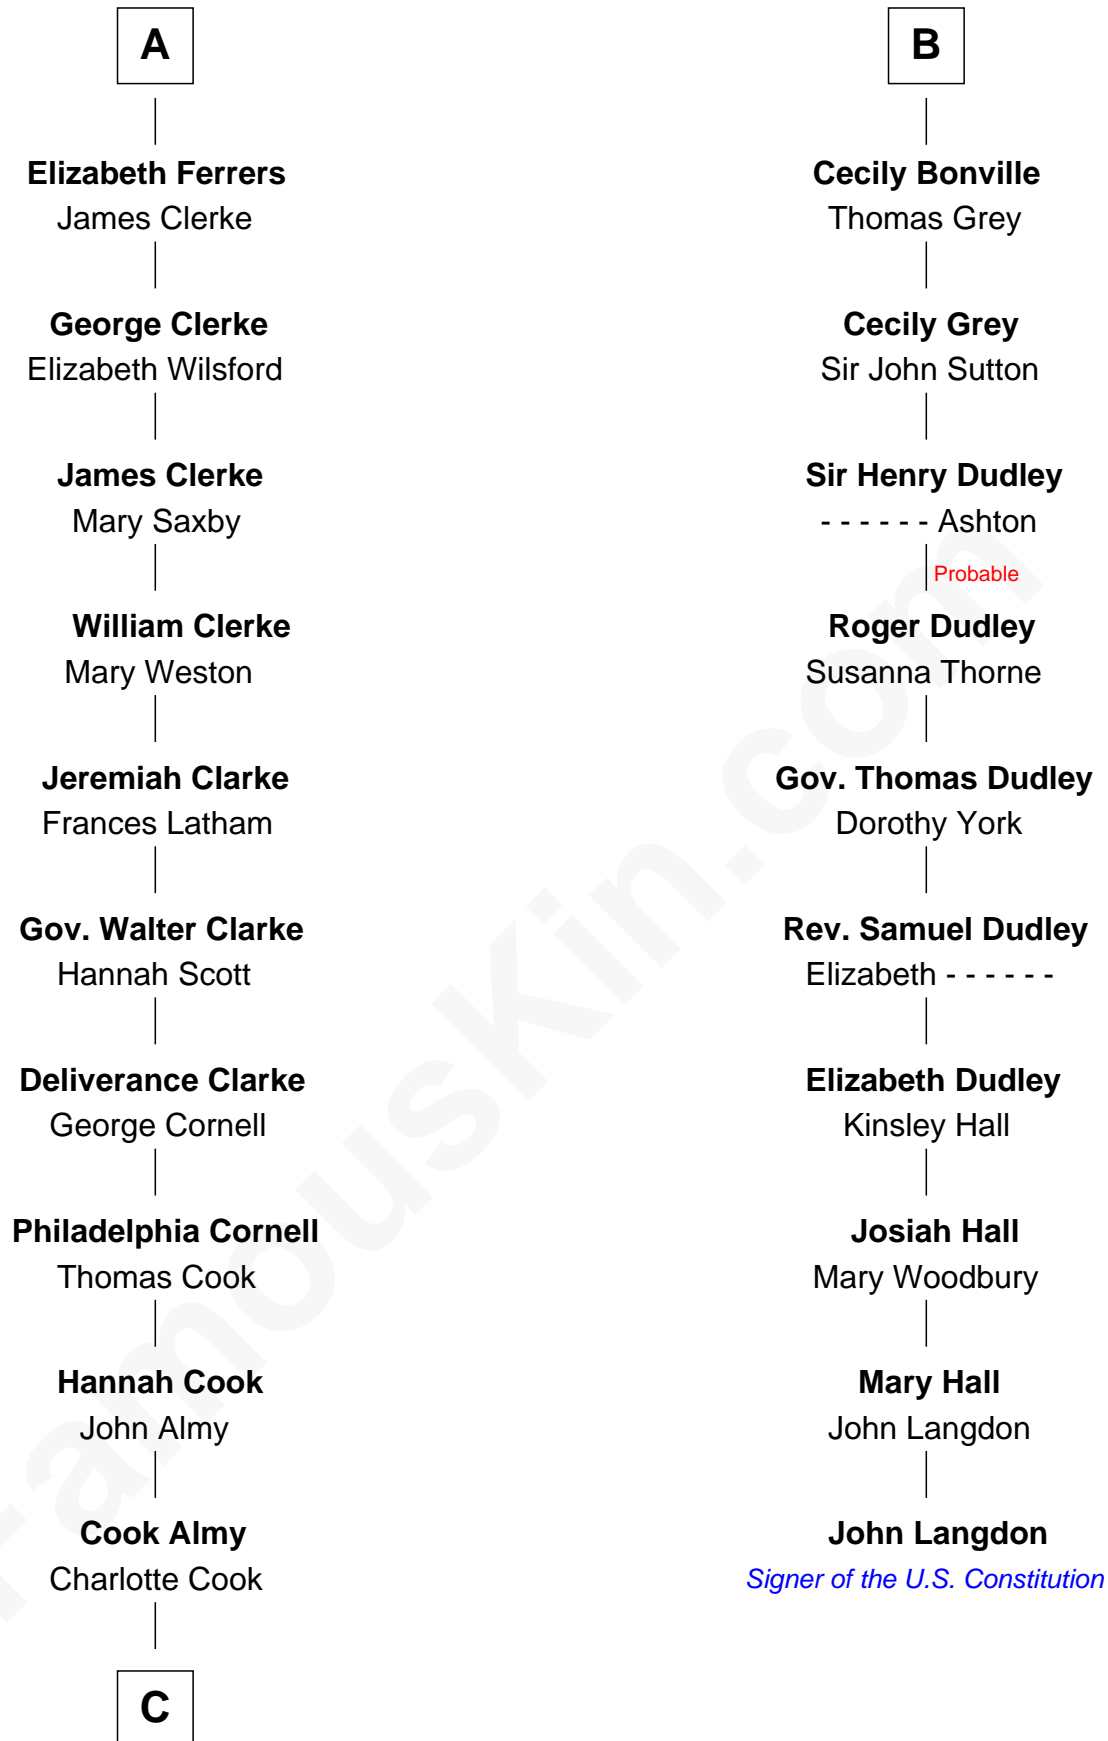

FamousKin.com

Relationship Chart of

Marilyn Monroe

Actress, Model, and Singer

16th cousin 5 times removed of

John Langdon

Signer of the U.S. Constitution

Sir Robert de Ros

Isabel de Aubeney

C

—
Samuel Elam Almy

Susan Bateman

—
Susan Bateman Almy

Charles Adams Gifford

—
Frederick Almy Gifford

Elizabeth Easton Tennant

—
Charles Stanley Gifford

Gladys Pearl Monroe

—
Marilyn Monroe

Actress, Model, and Singer

FamousKin.com