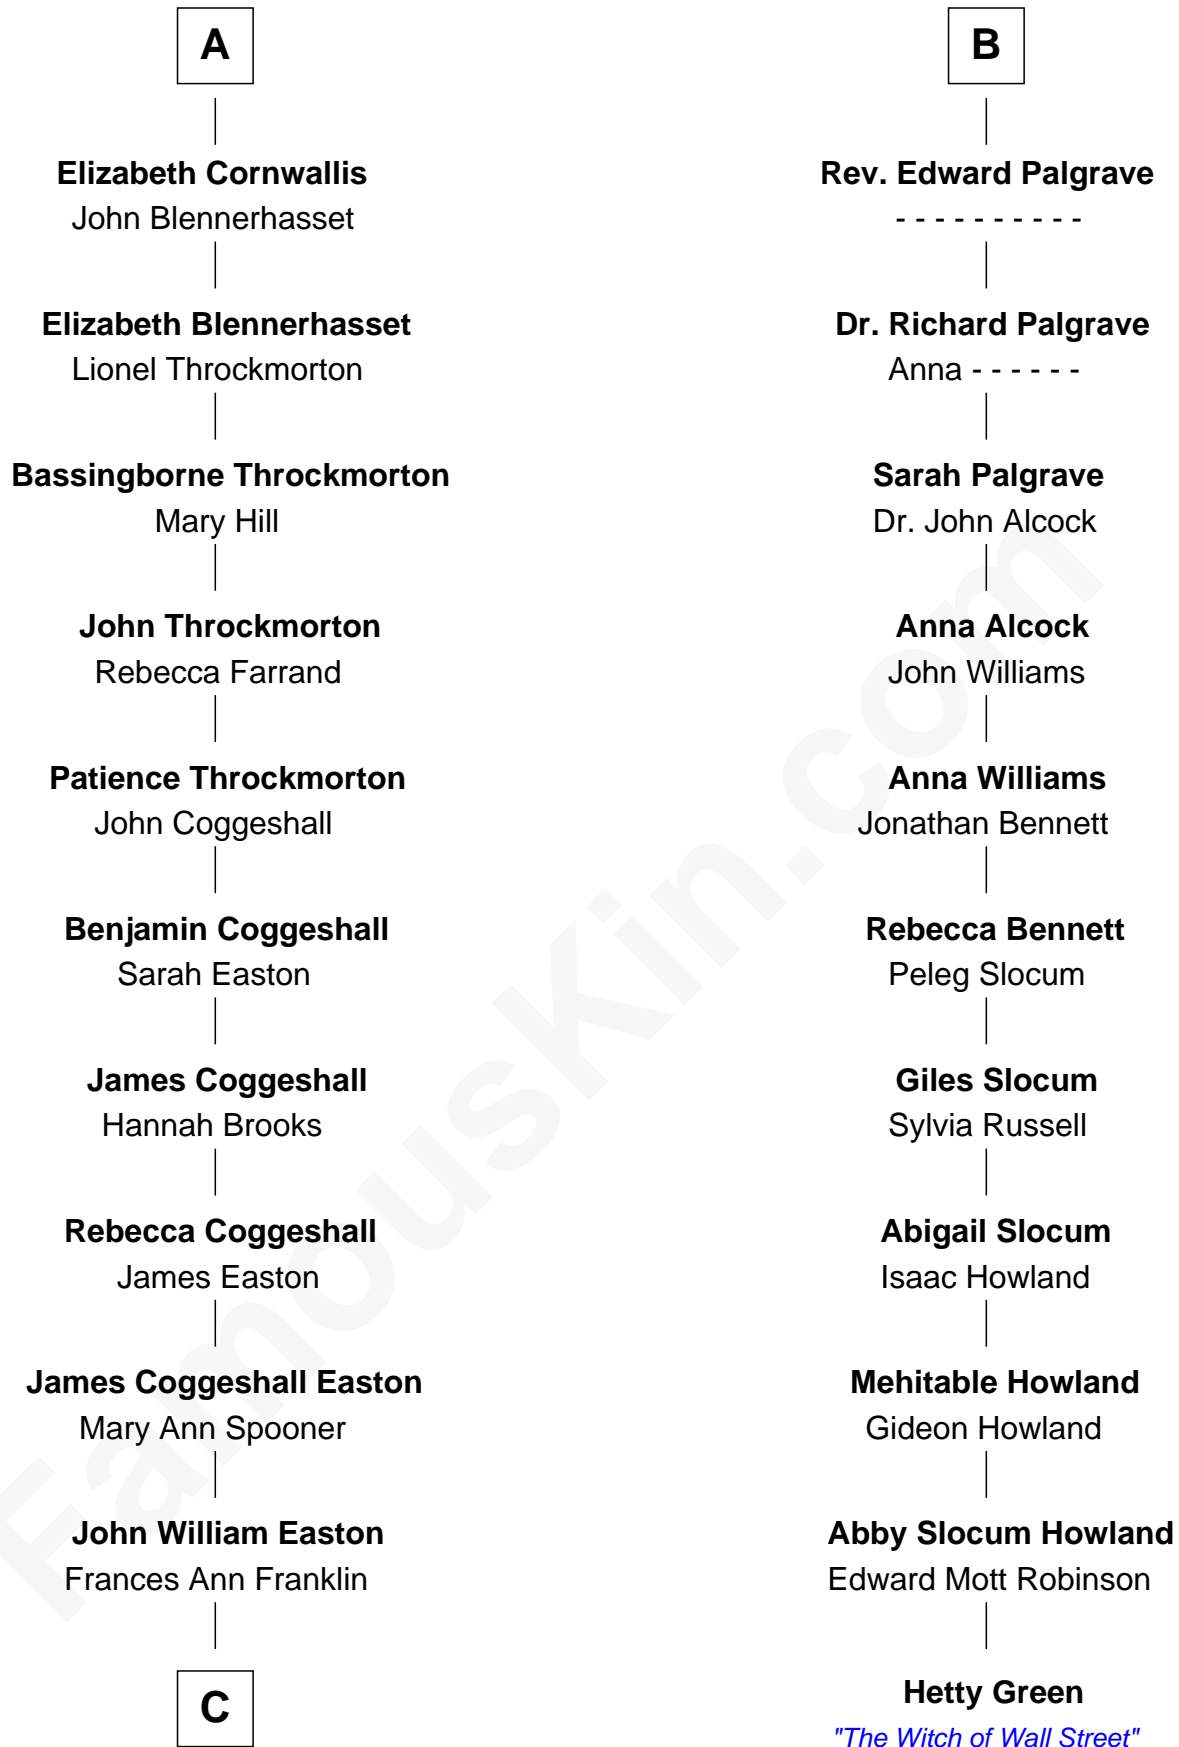

# FamousKin.com Relationship Chart of

**Marilyn Monroe**

*Actress, Model, and Singer*

17th cousin 3 times removed of

**Hetty Green**

*"The Witch of Wall Street"*

**C**

—  
**Elizabeth Cutting Easton**

William Congdon Tennant

—  
**Elizabeth Easton Tennant**

Frederick Almy Gifford

—  
**Charles Stanley Gifford**

Gladys Pearl Monroe

—  
**Marilyn Monroe**

*Actress, Model, and Singer*

FamousKin.com