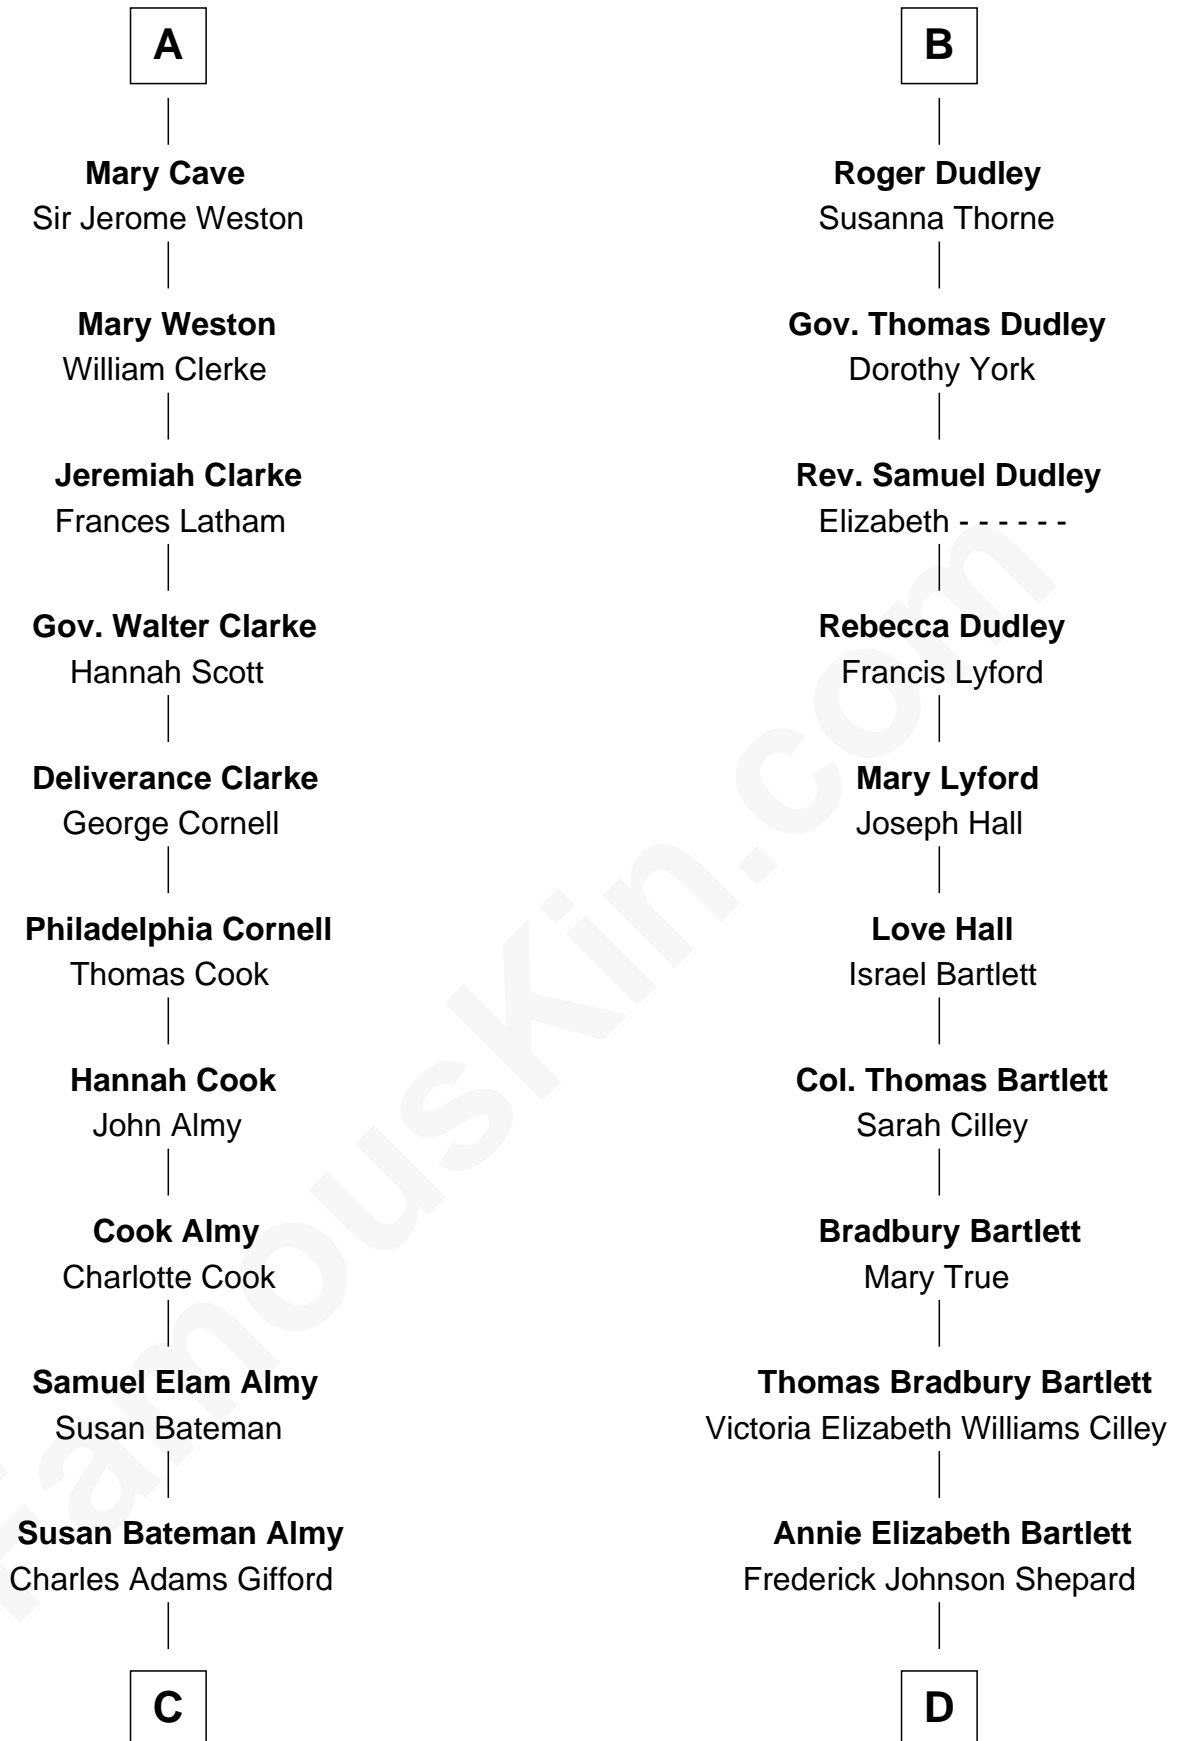

FamousKin.com Relationship Chart of

Marilyn Monroe

Actress, Model, and Singer

18th cousin 1 time removed of

Alan Shepard

Mercury and Apollo Astronaut

Sir Reynold de Grey

Eleanor le Strange

C

Frederick Almy Gifford
Elizabeth Easton Tennant

Charles Stanley Gifford
Gladys Pearl Monroe

Marilyn Monroe
Actress, Model, and Singer

D

Alan Bartlett Shepard
Pauline Renza Emerson

Alan Shepard
Mercury and Apollo Astronaut