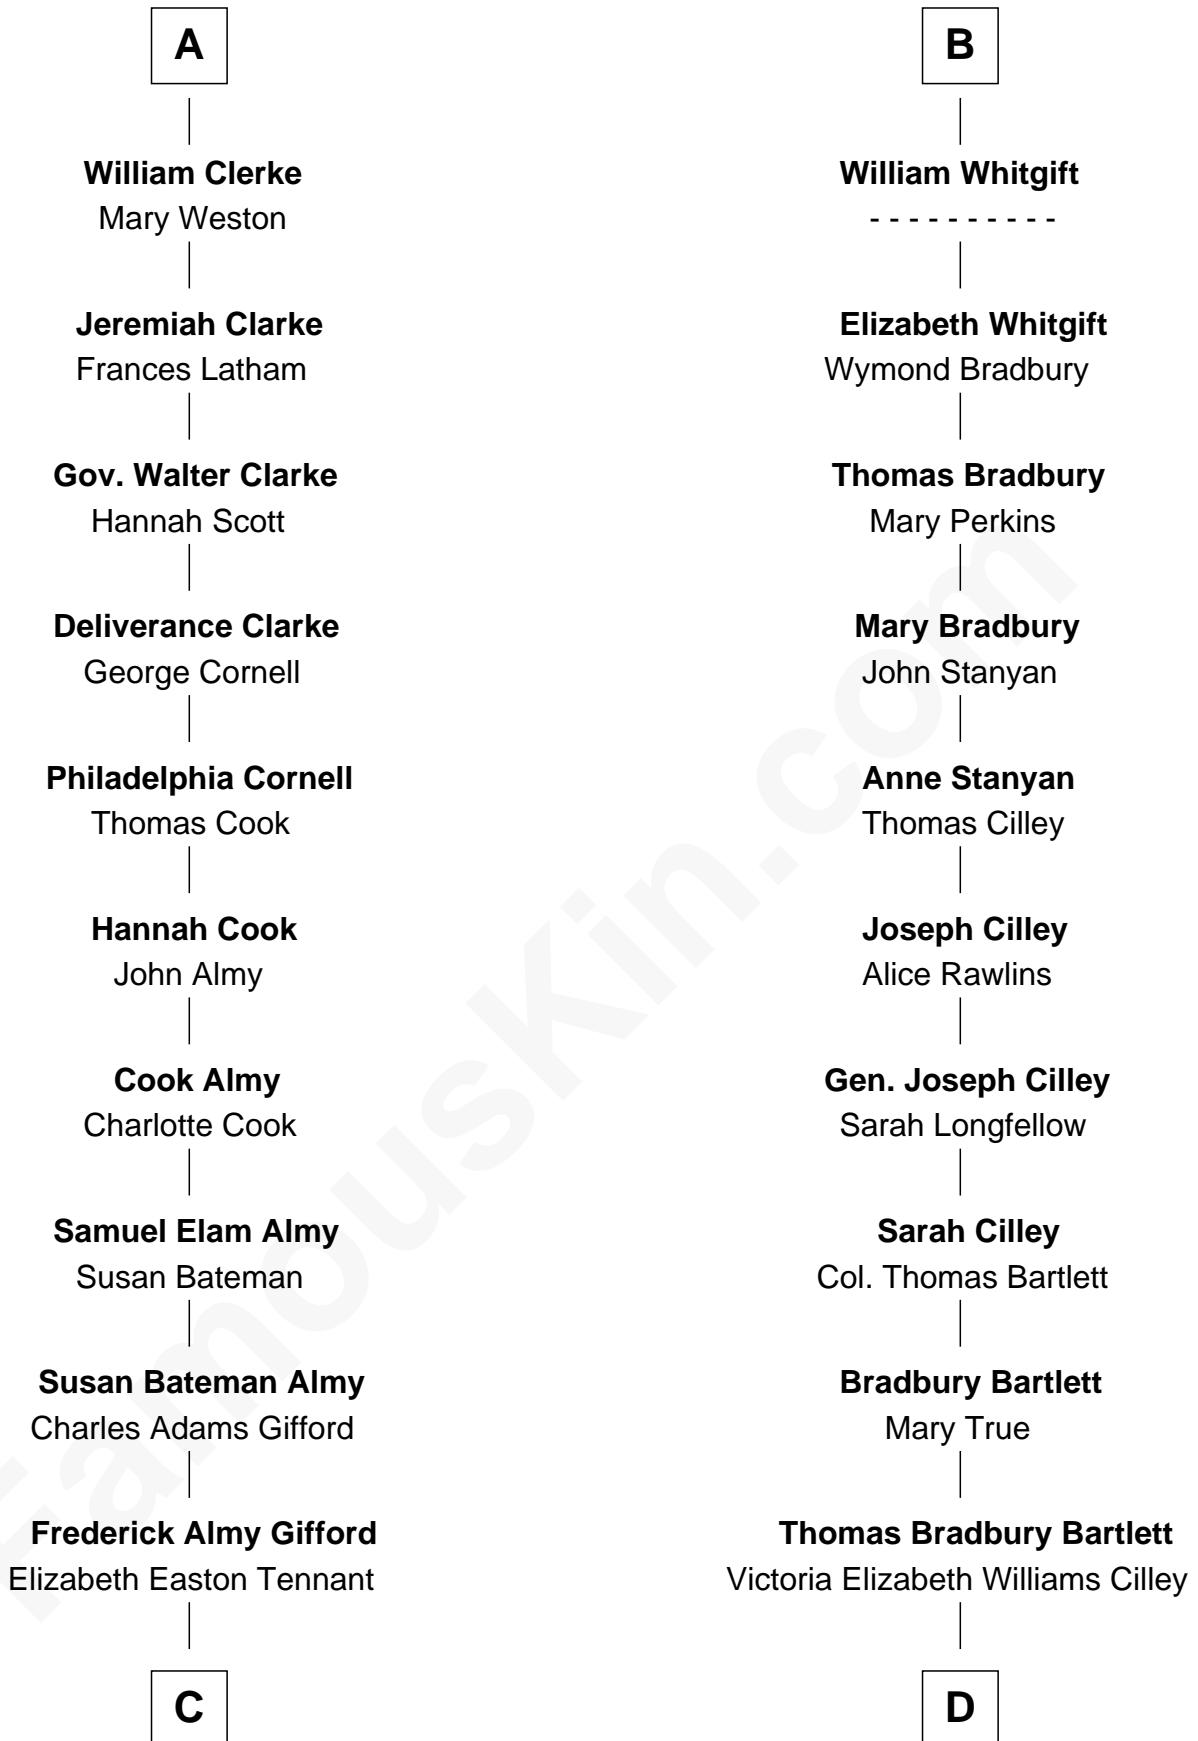

# FamousKin.com Relationship Chart of

**Marilyn Monroe**

*Actress, Model, and Singer*

18th cousin 1 time removed of

**Alan Shepard**

*Mercury and Apollo Astronaut*

**John de Welles**

Maud de Roos

John Fulnetby

**Katherine Fulnetby**

William Dynwell

**Anne Dynwell**

Henry Whitgift

**B**

**C**

**Charles Stanley Gifford**

Gladys Pearl Monroe

**Marilyn Monroe**

*Actress, Model, and Singer*

**D**

**Annie Elizabeth Bartlett**

Frederick Johnson Shepard

**Alan Bartlett Shepard**

Pauline Renza Emerson

**Alan Shepard**

*Mercury and Apollo Astronaut*

FamousKin.com