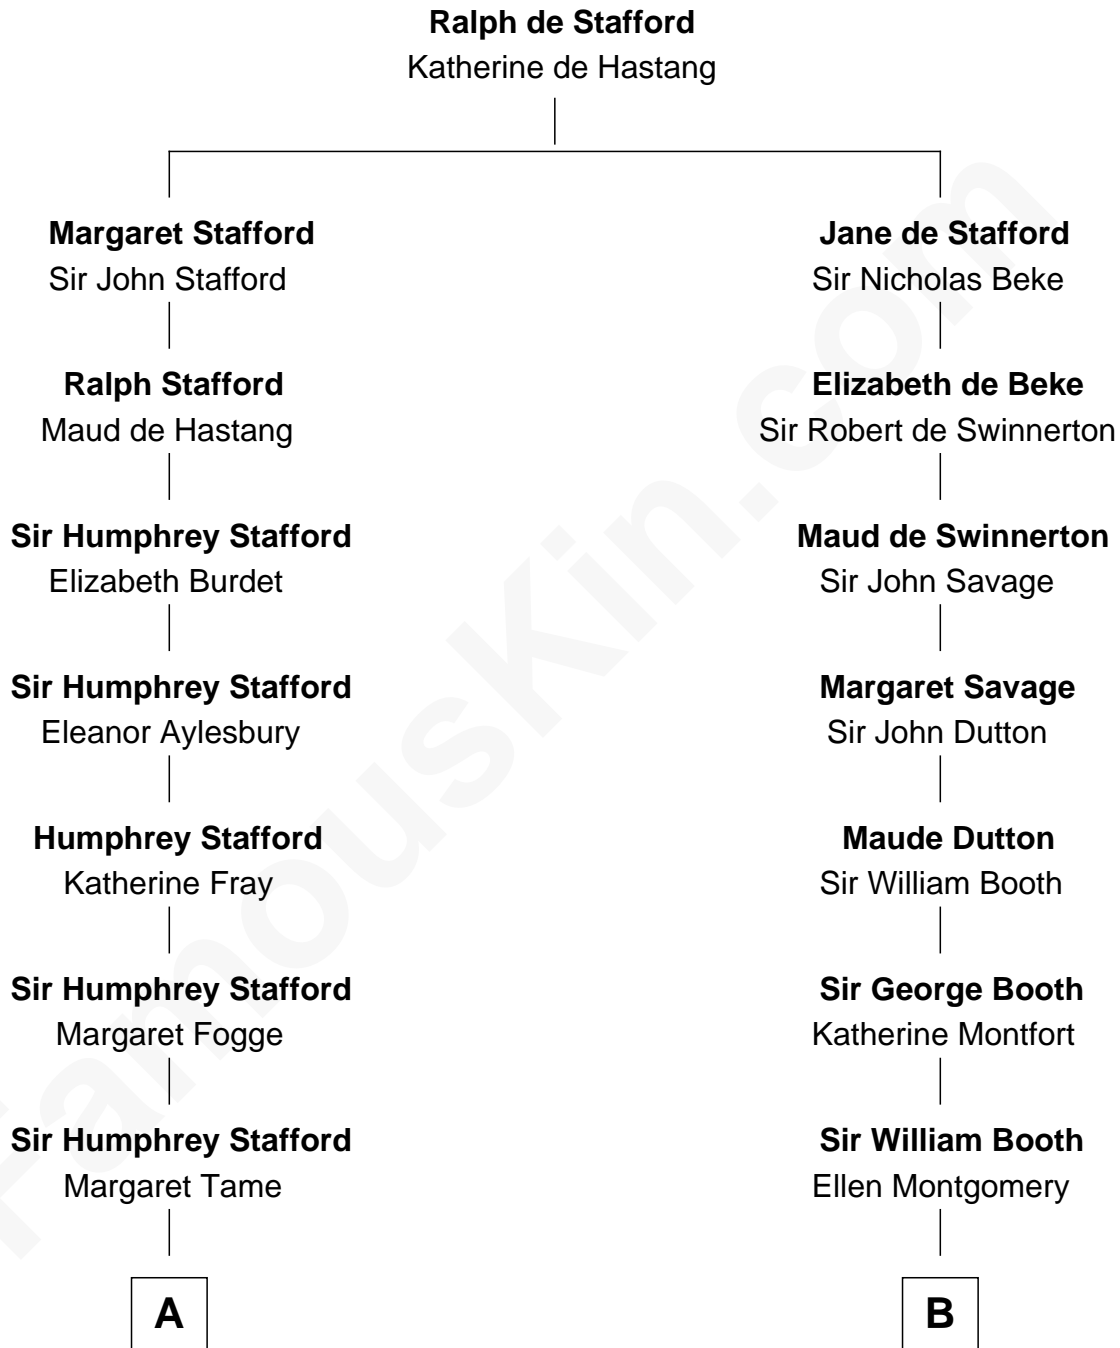

# FamousKin.com Relationship Chart of

**Marilyn Monroe**

*Actress, Model, and Singer*

18th cousin 2 times removed of

**Christian Herter**

*59th Governor of Massachusetts*

**C**

**Charles Stanley Gifford**

Gladys Pearl Monroe

**Marilyn Monroe**

*Actress, Model, and Singer*

**D**

**Archibald Miles**

Mary Treese

**Mary Miles**

Christian Herter

**Albert Herter**

Adele McGinnis

**Christian Herter**

*59th Governor of Massachusetts*

FamousKin.com