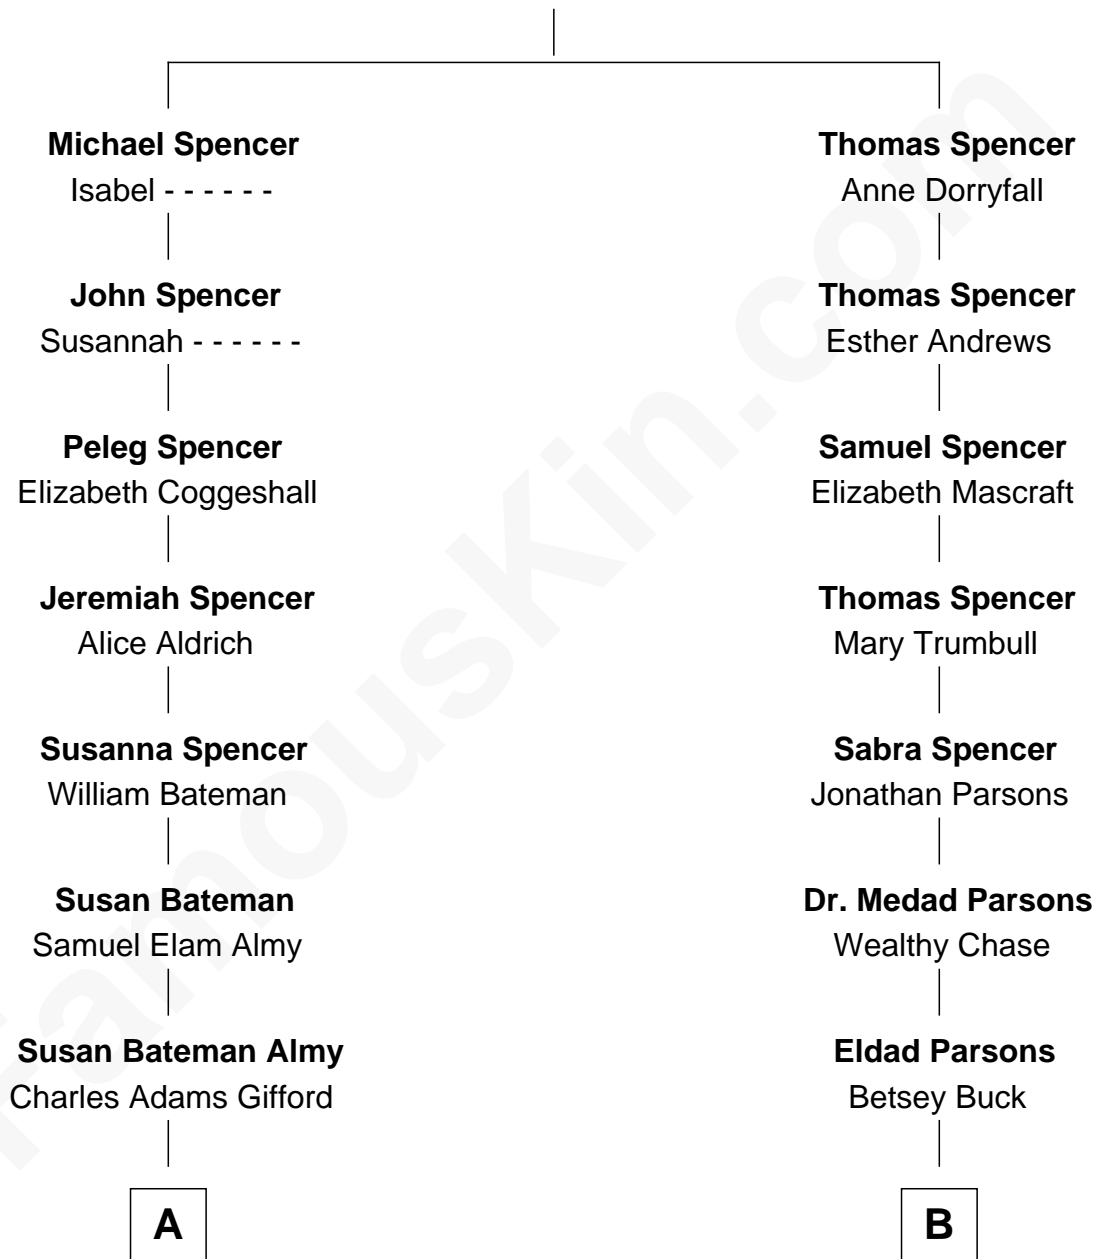

# FamousKin.com Relationship Chart of

**Marilyn Monroe**

*Actress, Model, and Singer*

9th cousin 1 time removed of

**John Wayne**

*Movie Actor*

**Gerard Spencer**

Alice Whitbread

**A**

**Frederick Almy Gifford**  
Elizabeth Easton Tennant

**Charles Stanley Gifford**  
Gladys Pearl Monroe

**Marilyn Monroe**  
*Actress, Model, and Singer*

**B**

**Henry Charles Parsons**  
Abigail Buck