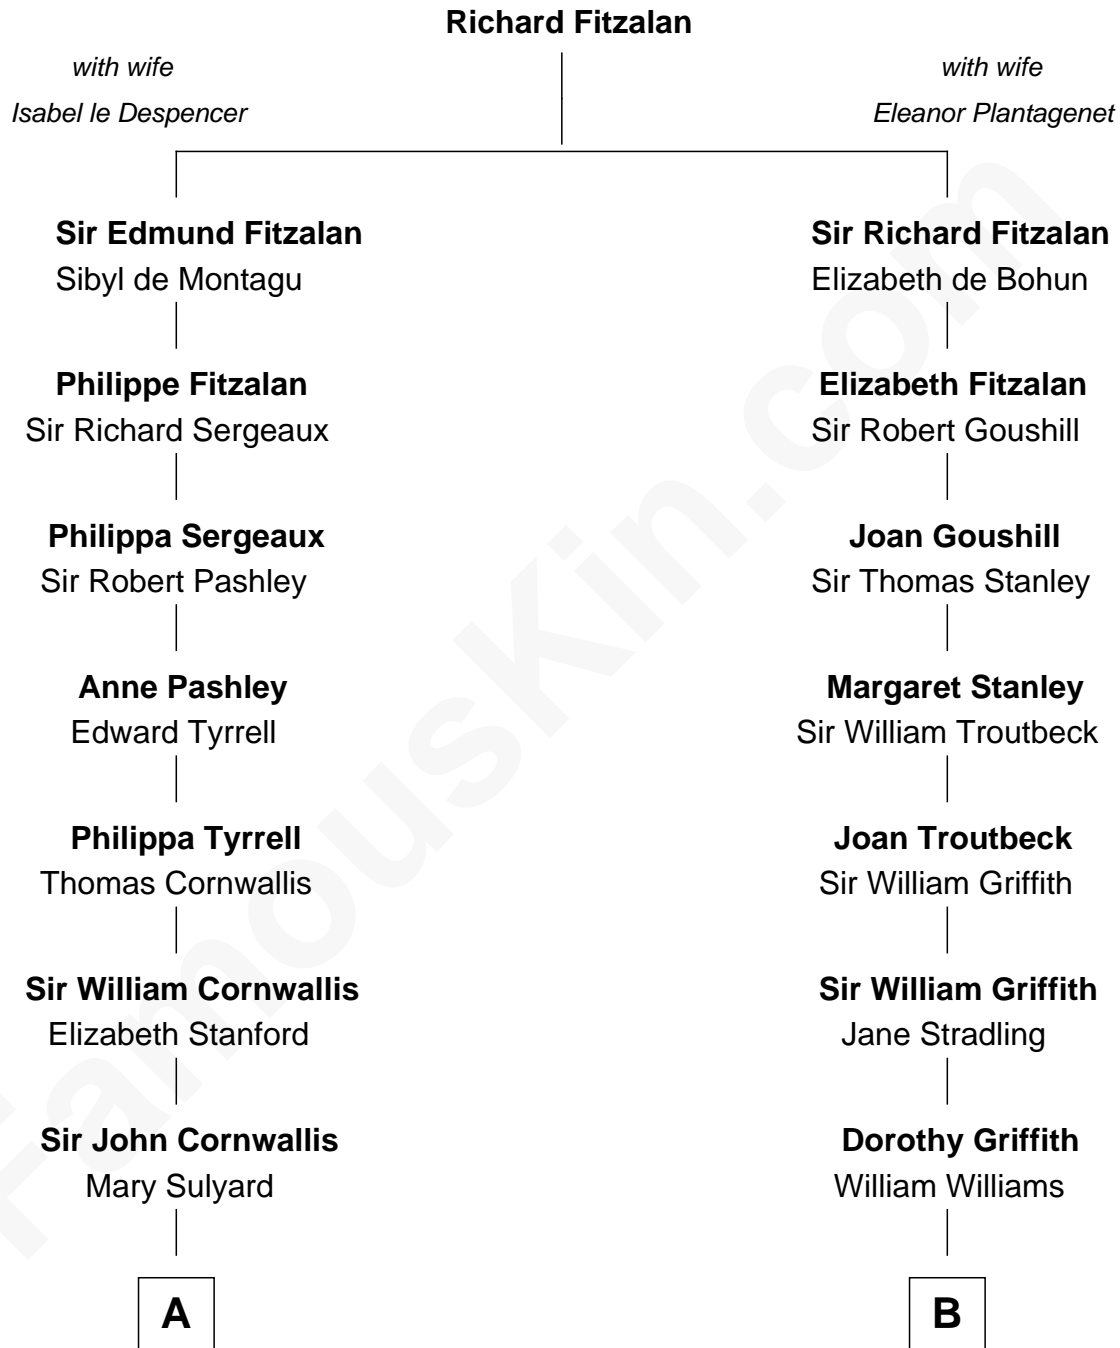

FamousKin.com Relationship Chart of

Marilyn Monroe

Actress, Model, and Singer

15th cousin 5 times removed of

John Quincy Adams

6th U.S. President

C

—
Elizabeth Cutting Easton
William Congdon Tennant

—
Elizabeth Easton Tennant
Frederick Almy Gifford

—
Charles Stanley Gifford
Gladys Pearl Monroe

—
Marilyn Monroe
Actress, Model, and Singer

FamousKin.com