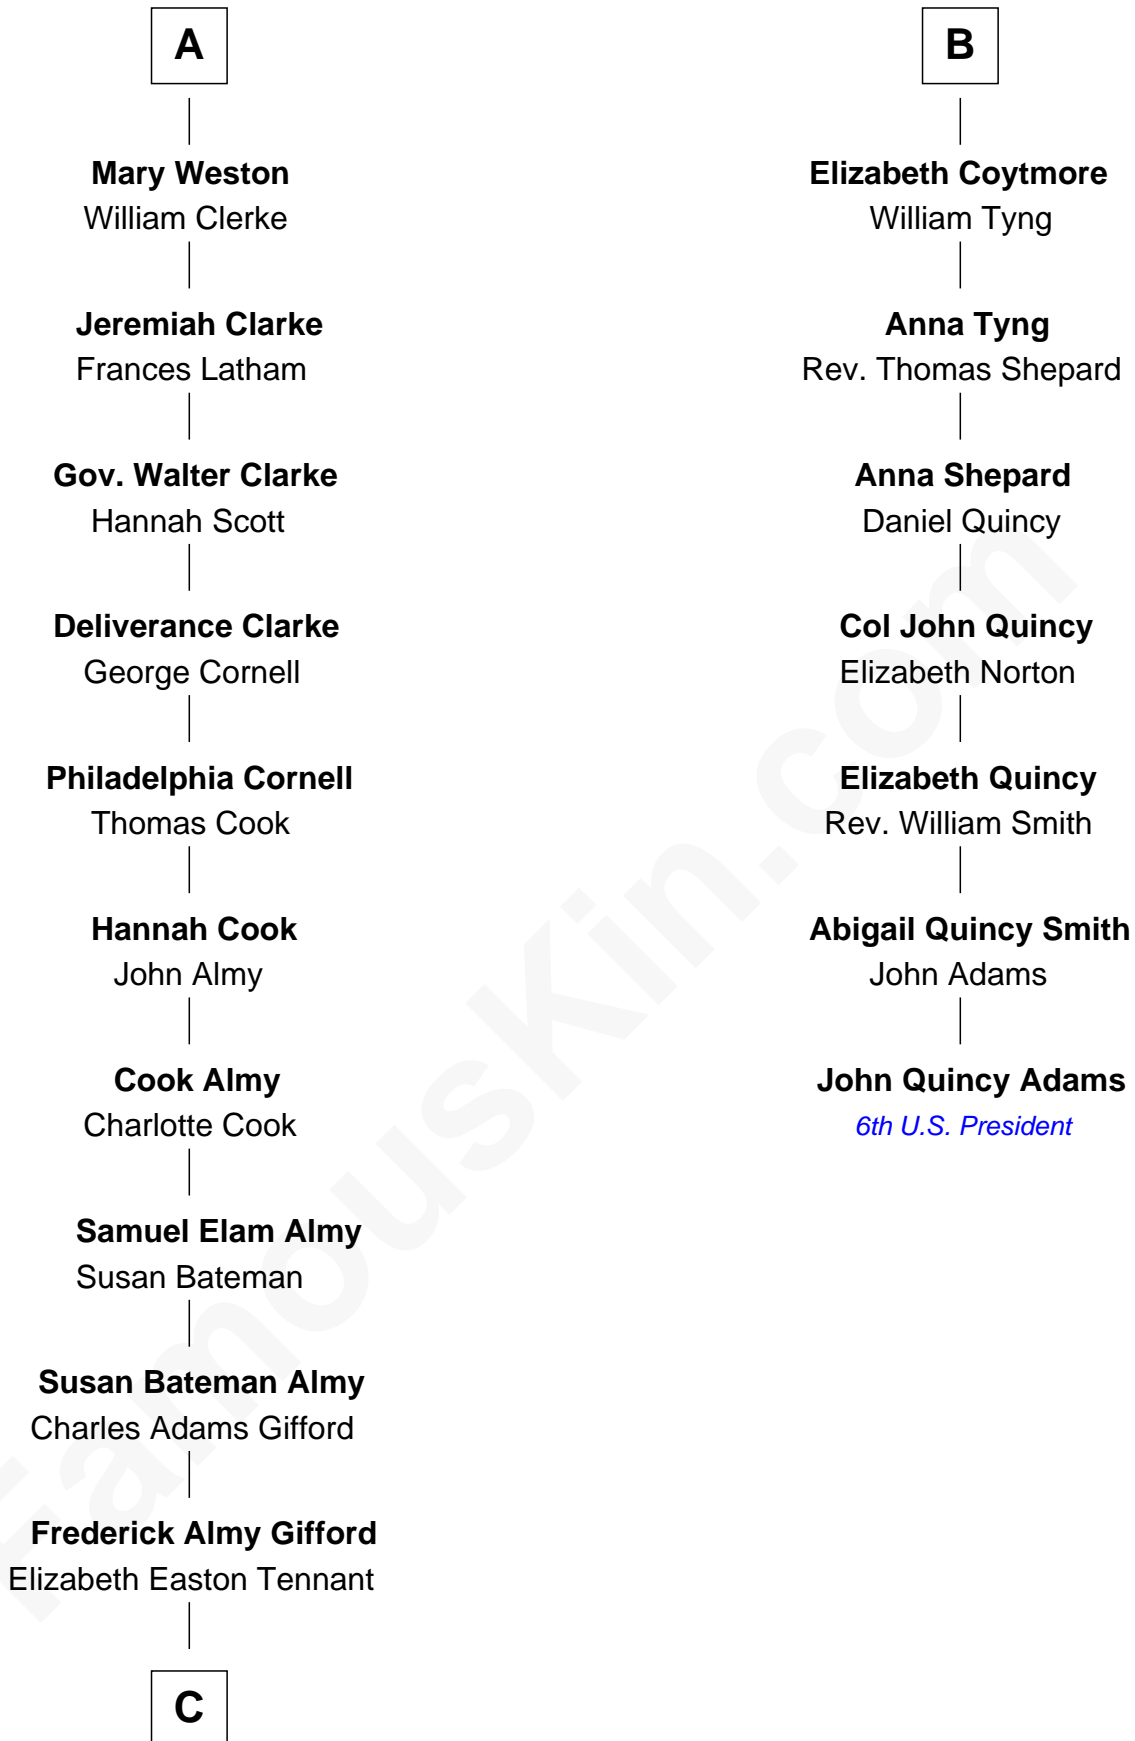

# FamousKin.com Relationship Chart of

**Marilyn Monroe**

*Actress, Model, and Singer*

13th cousin 5 times removed of

**John Quincy Adams**

*6th U.S. President*

**Sir William Stradling**

Isabel St. Barbe

**C**

Charles Stanley Gifford

Gladys Pearl Monroe

**Marilyn Monroe**

*Actress, Model, and Singer*

FamousKin.com