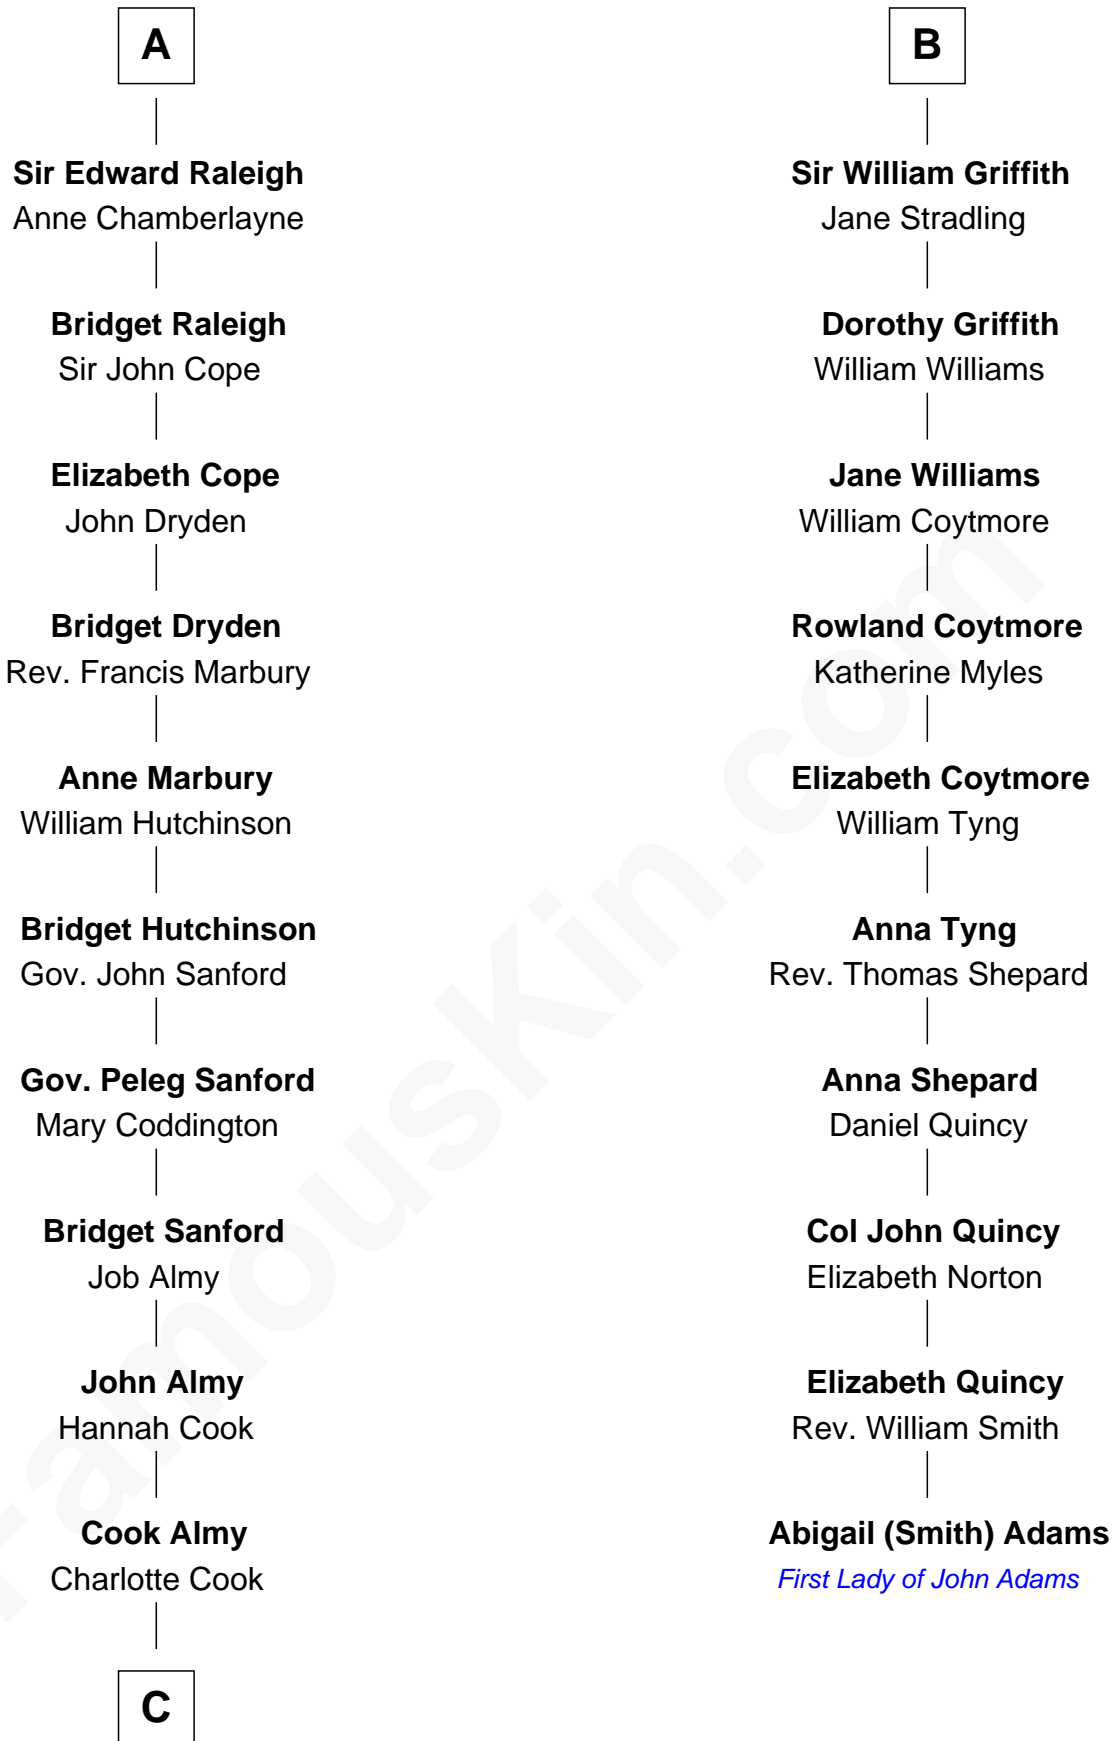

FamousKin.com

Relationship Chart of

Marilyn Monroe

Actress, Model, and Singer

16th cousin 5 times removed of

Abigail (Smith) Adams

First Lady of President John Adams

C

—
Samuel Elam Almy

Susan Bateman

—
Susan Bateman Almy

Charles Adams Gifford

—
Frederick Almy Gifford

Elizabeth Easton Tennant

—
Charles Stanley Gifford

Gladys Pearl Monroe

—
Marilyn Monroe

Actress, Model, and Singer

FamousKin.com