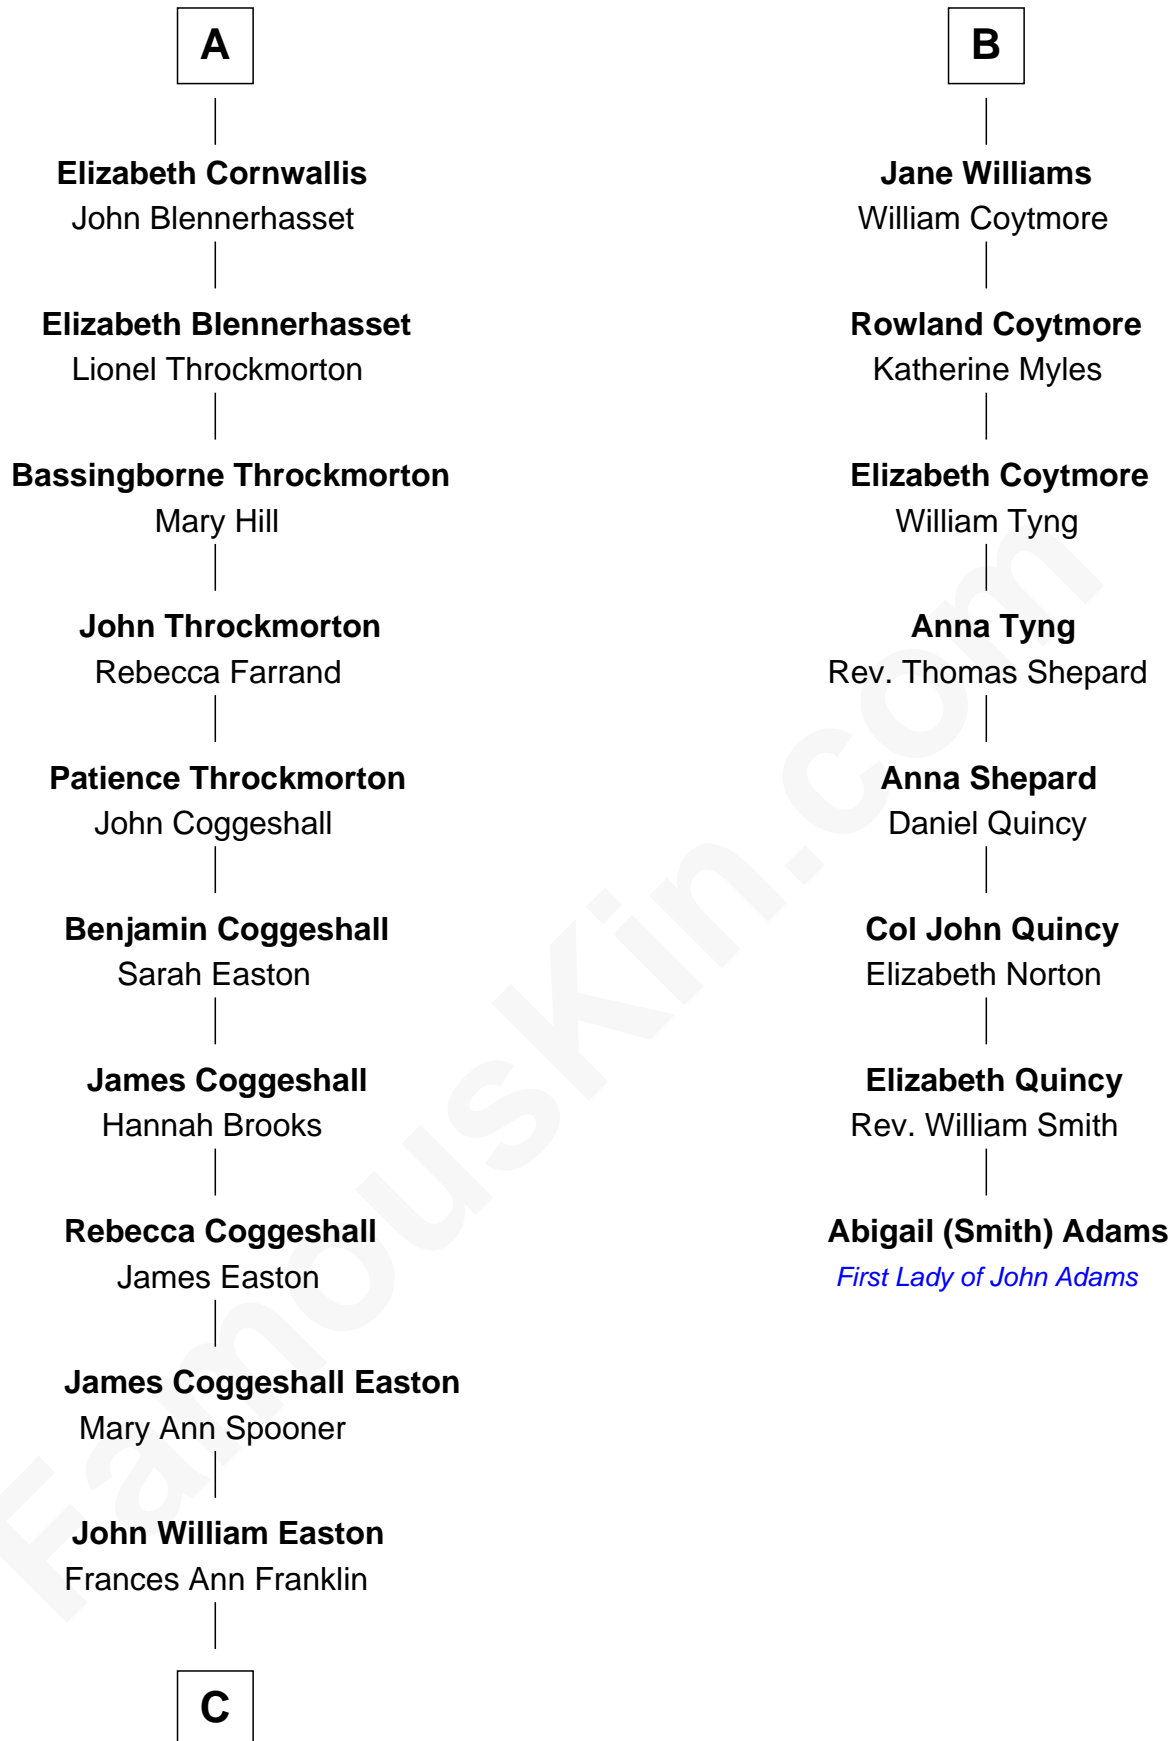

FamousKin.com Relationship Chart of

Marilyn Monroe

Actress, Model, and Singer

14th cousin 6 times removed of

Abigail (Smith) Adams

First Lady of President John Adams

Richard Fitzalan

with wife
Isabel le Despencer

Sir William Troutbeck

Philippa Tyrrell

Thomas Cornwallis

Joan Troutbeck

Sir William Griffith

Sir William Cornwallis

Elizabeth Stanford

Sir William Griffith

Jane Stradling

Sir John Cornwallis

Mary Sulyard

Dorothy Griffith

William Williams

A

B

C

Elizabeth Cutting Easton

William Congdon Tennant

Elizabeth Easton Tennant

Frederick Almy Gifford

Charles Stanley Gifford

Gladys Pearl Monroe

Marilyn Monroe

Actress, Model, and Singer