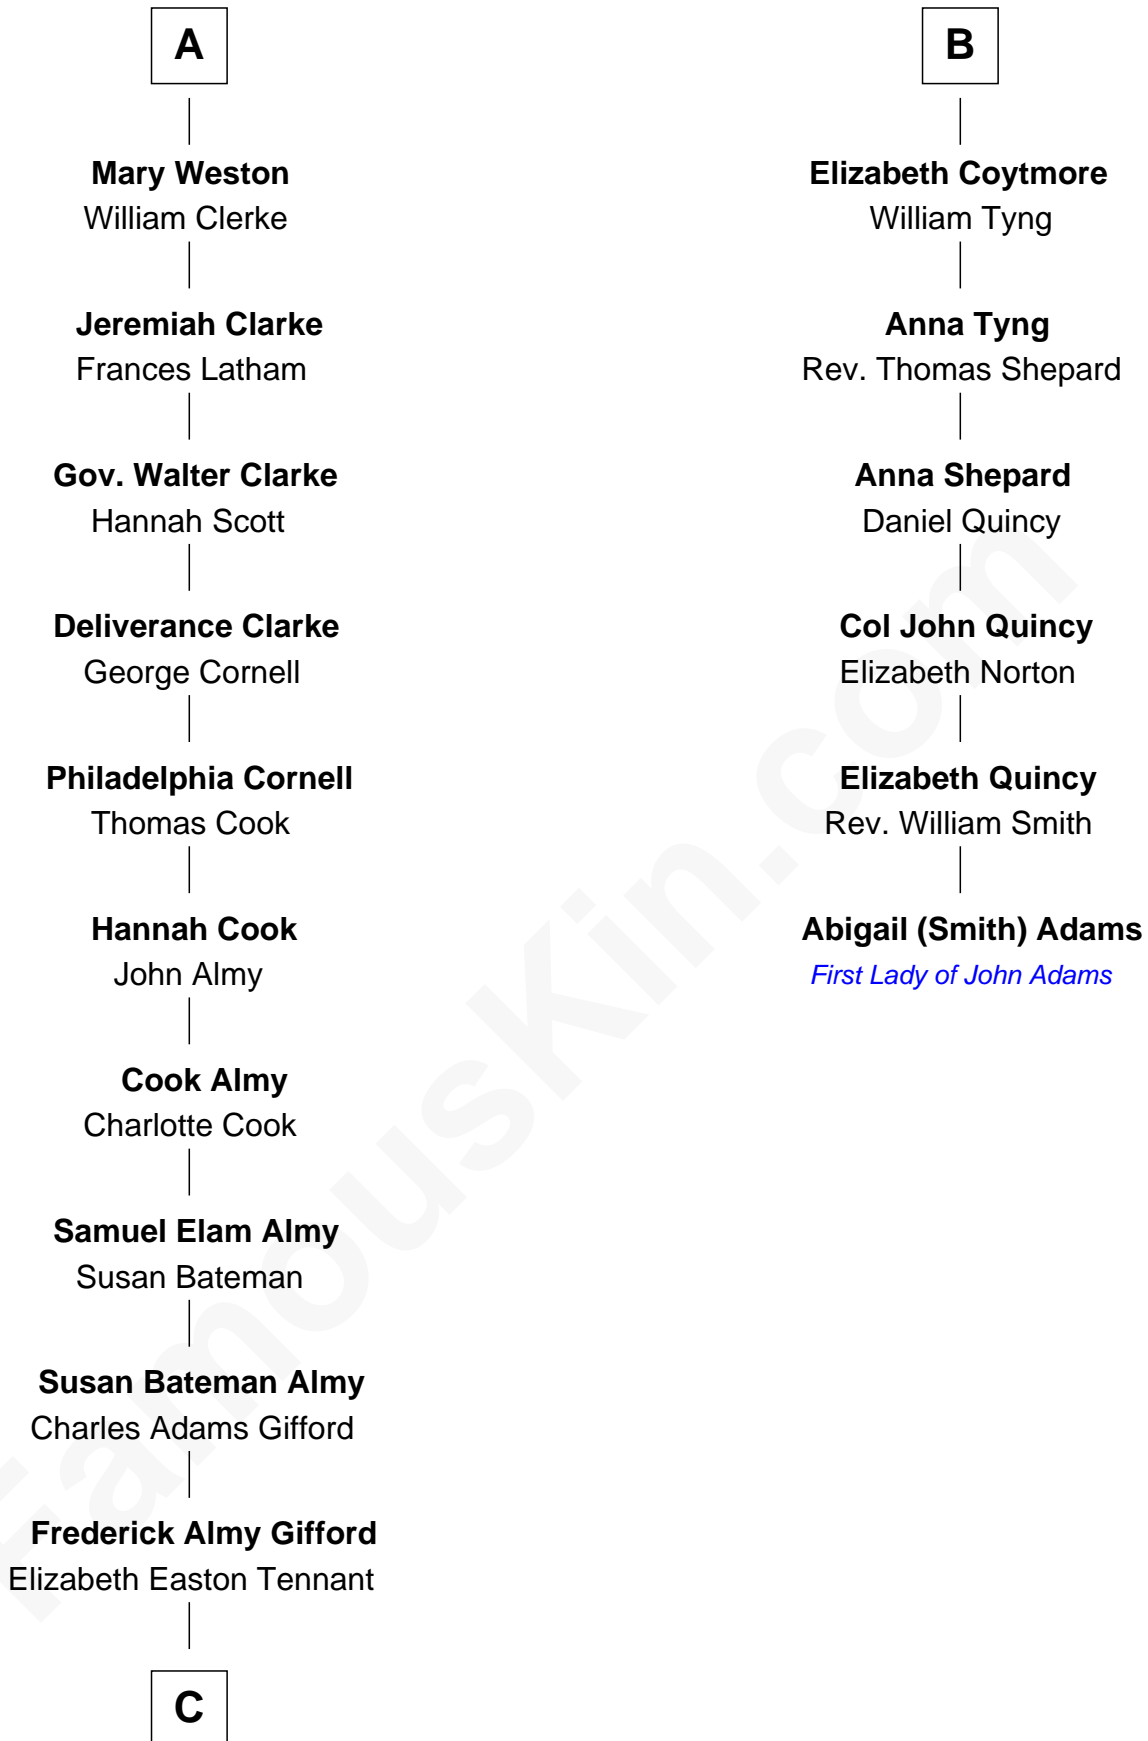

FamousKin.com

Relationship Chart of

Marilyn Monroe

Actress, Model, and Singer

12th cousin 6 times removed of

Abigail (Smith) Adams

First Lady of President John Adams

Sir William Stradling

Isabel St. Barbe

C

Charles Stanley Gifford

Gladys Pearl Monroe

Marilyn Monroe

Actress, Model, and Singer

FamousKin.com