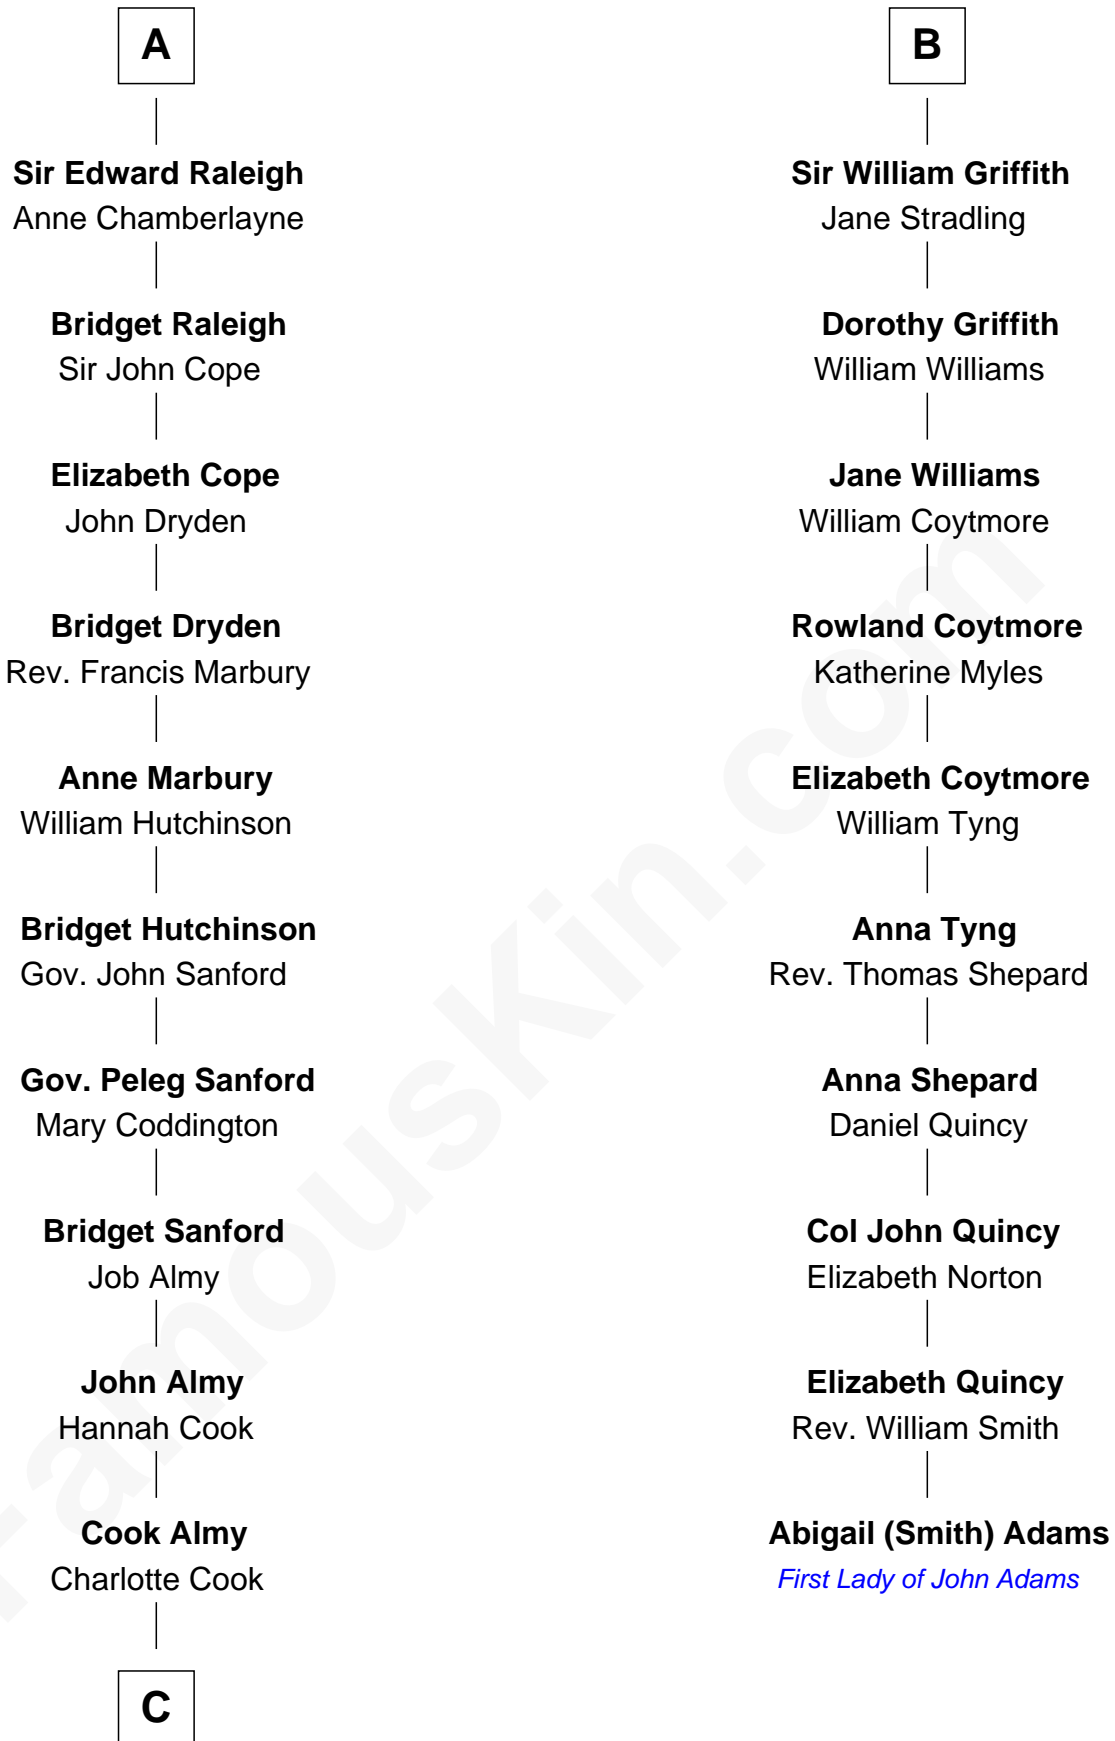

FamousKin.com

Relationship Chart of

Marilyn Monroe

Actress, Model, and Singer

16th cousin 5 times removed of

Abigail (Smith) Adams

First Lady of President John Adams

Richard Fitzalan

Edmund Fitzalan

Alice de Warenne

Richard Fitzalan

Eleanor Plantagenet

Sir Richard Fitzalan

Elizabeth de Bohun

Elizabeth Fitzalan

Sir Robert Goushill

Joan Goushill

Sir Thomas Stanley

Margaret Stanley

Sir William Troutbeck

Joan Troutbeck

Sir William Griffith

B

C

—
Samuel Elam Almy

Susan Bateman

—
Susan Bateman Almy

Charles Adams Gifford

—
Frederick Almy Gifford

Elizabeth Easton Tennant

—
Charles Stanley Gifford

Gladys Pearl Monroe