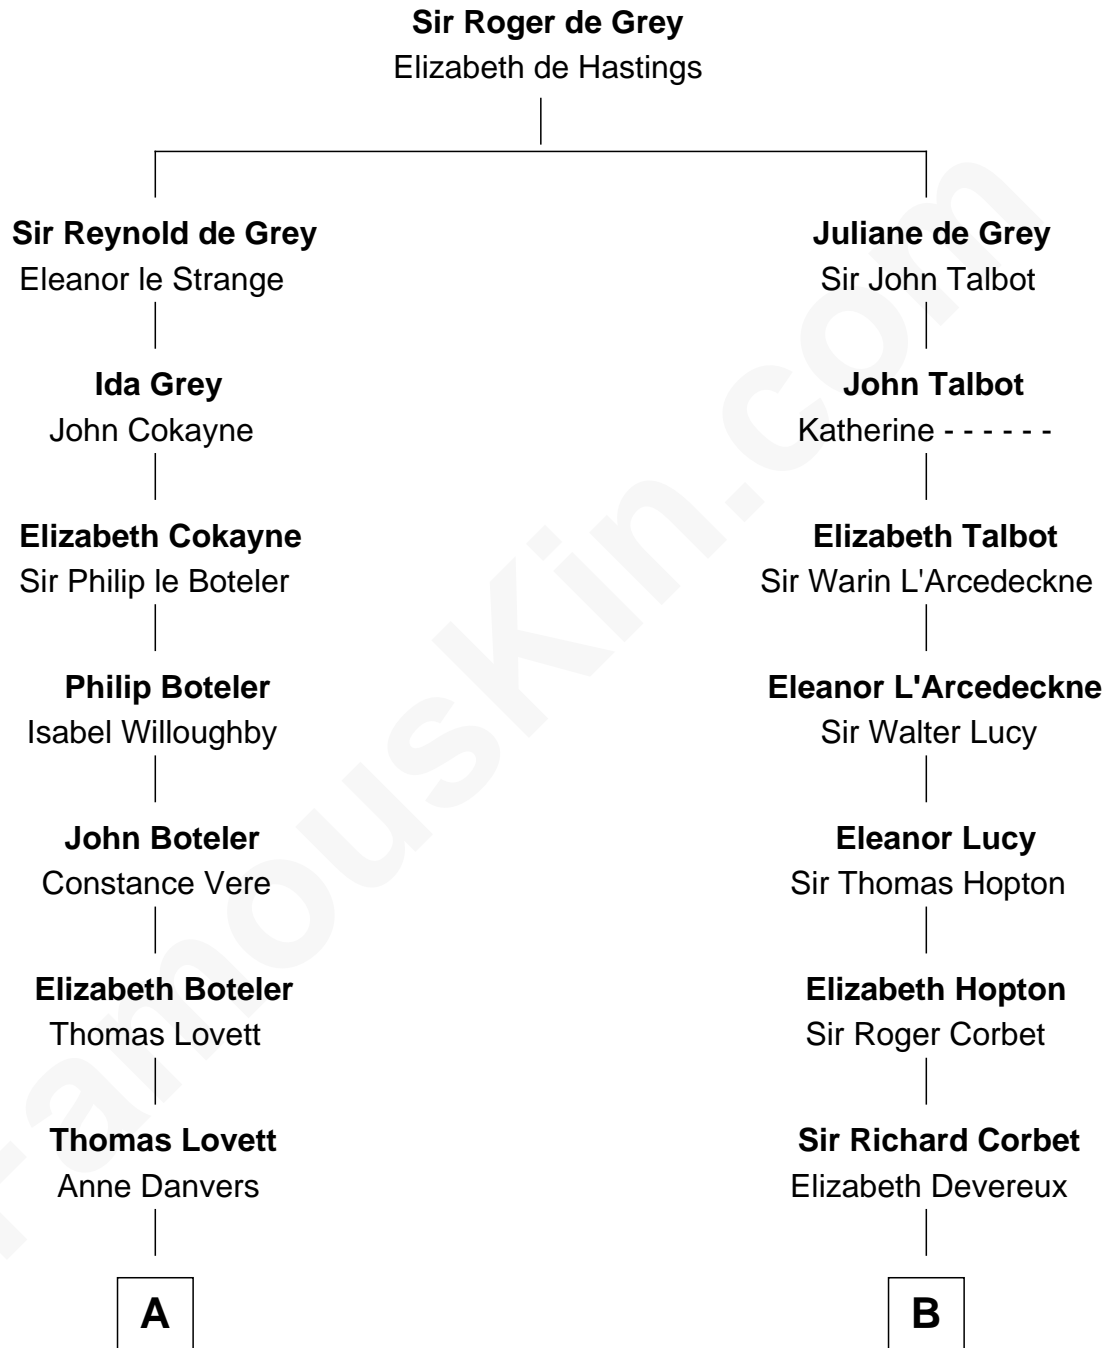

FamousKin.com Relationship Chart of

Marilyn Monroe

Actress, Model, and Singer

20th cousin of

Orson Welles

Radio, Stage, and Movie Actor

C

Susan Bateman Almy
Charles Adams Gifford

Frederick Almy Gifford
Elizabeth Easton Tennant

Charles Stanley Gifford
Gladys Pearl Monroe

Marilyn Monroe
Actress, Model, and Singer

D

Henry Hill Welles
Mary Putnam

Richard Jones Welles
Mary Blanche Head

Richard Head Welles
Beatrice Ives