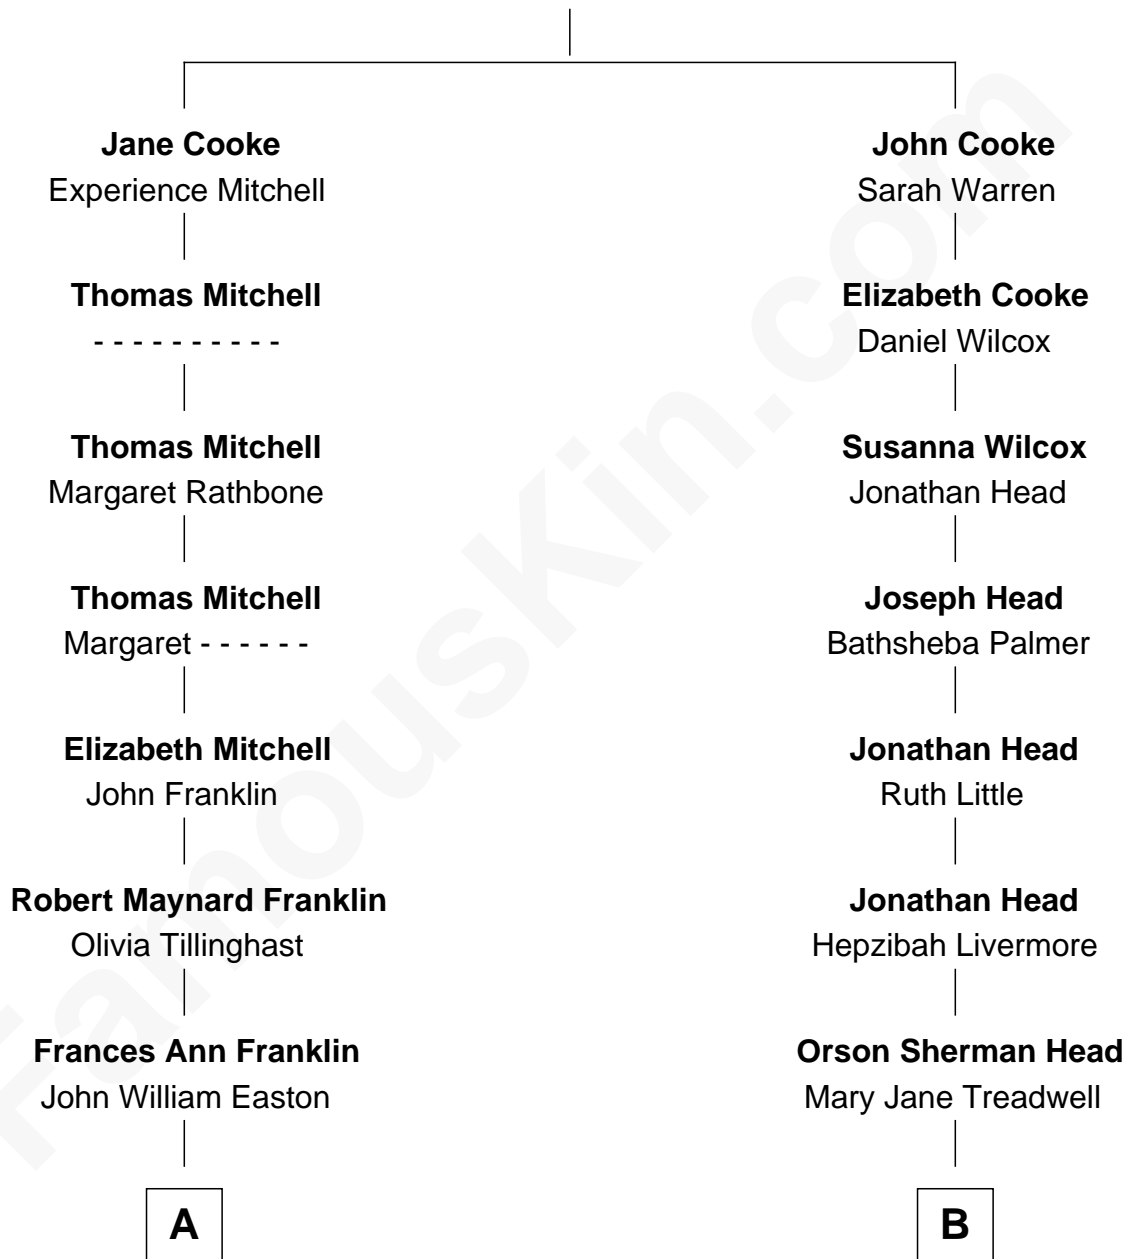

FamousKin.com Relationship Chart of

Marilyn Monroe

Actress, Model, and Singer

9th cousin 1 time removed of

Orson Welles

Radio, Stage, and Movie Actor

Francis Cooke

Hester le Mahieu

A

Elizabeth Cutting Easton
William Congdon Tennant

Elizabeth Easton Tennant
Frederick Almy Gifford

Charles Stanley Gifford
Gladys Pearl Monroe

Marilyn Monroe
Actress, Model, and Singer

B

Mary Blanche Head
Richard Jones Welles