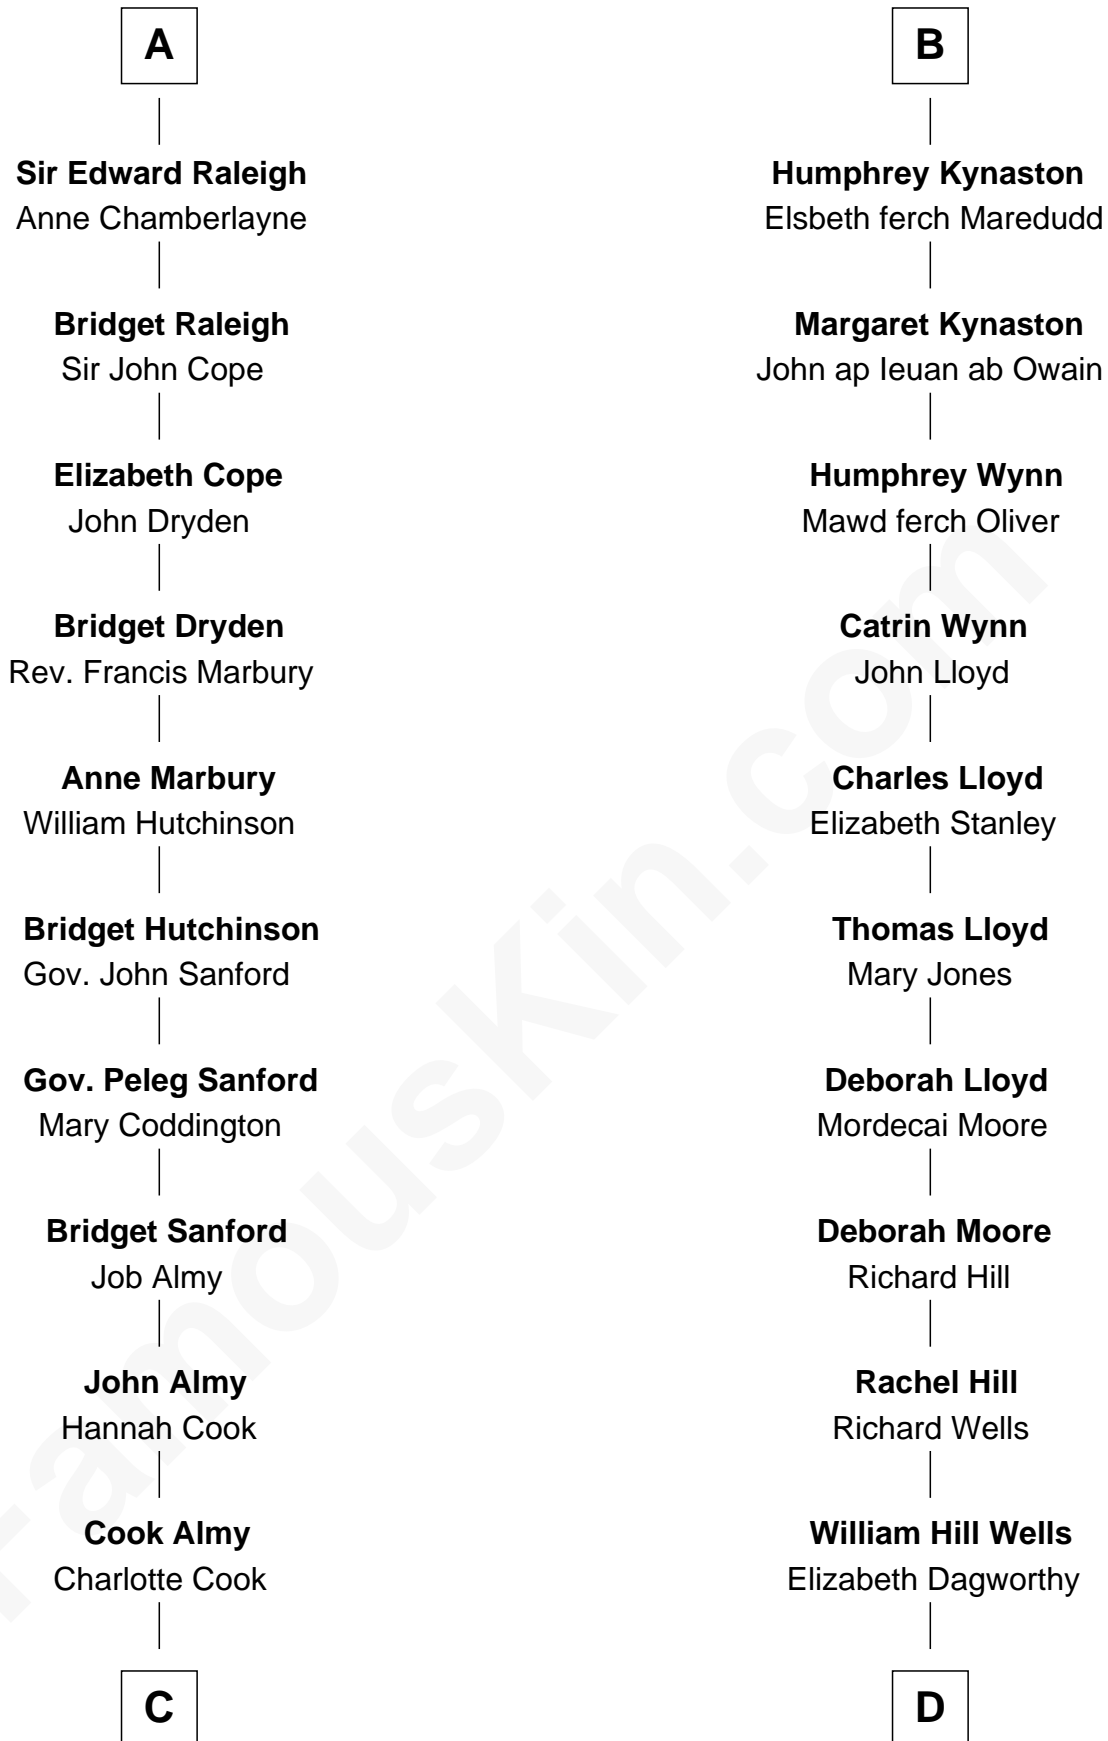

FamousKin.com Relationship Chart of

Marilyn Monroe

Actress, Model, and Singer

20th cousin 1 time removed of

Orson Welles

Radio, Stage, and Movie Actor

Richard Fitzalan

Alice de Saluzzo

Edmund Fitzalan

Alice de Warenne

Mary Fitzalan

John le Strange

Ankaret le Strange

Sir Richard Talbot

Mary Talbot

Sir Thomas Greene

Alice de Warenne

Richard Fitzalan

Eleanor Plantagenet

Joan Fitzalan

Humphrey de Bohun

Mary de Bohun

Henry IV, King of England

Humphrey Plantagenet

Antigone Plantagenet

Henry Grey

Elizabeth Grey

Sir Roger Kynaston

B

C

Samuel Elam Almy

Susan Bateman