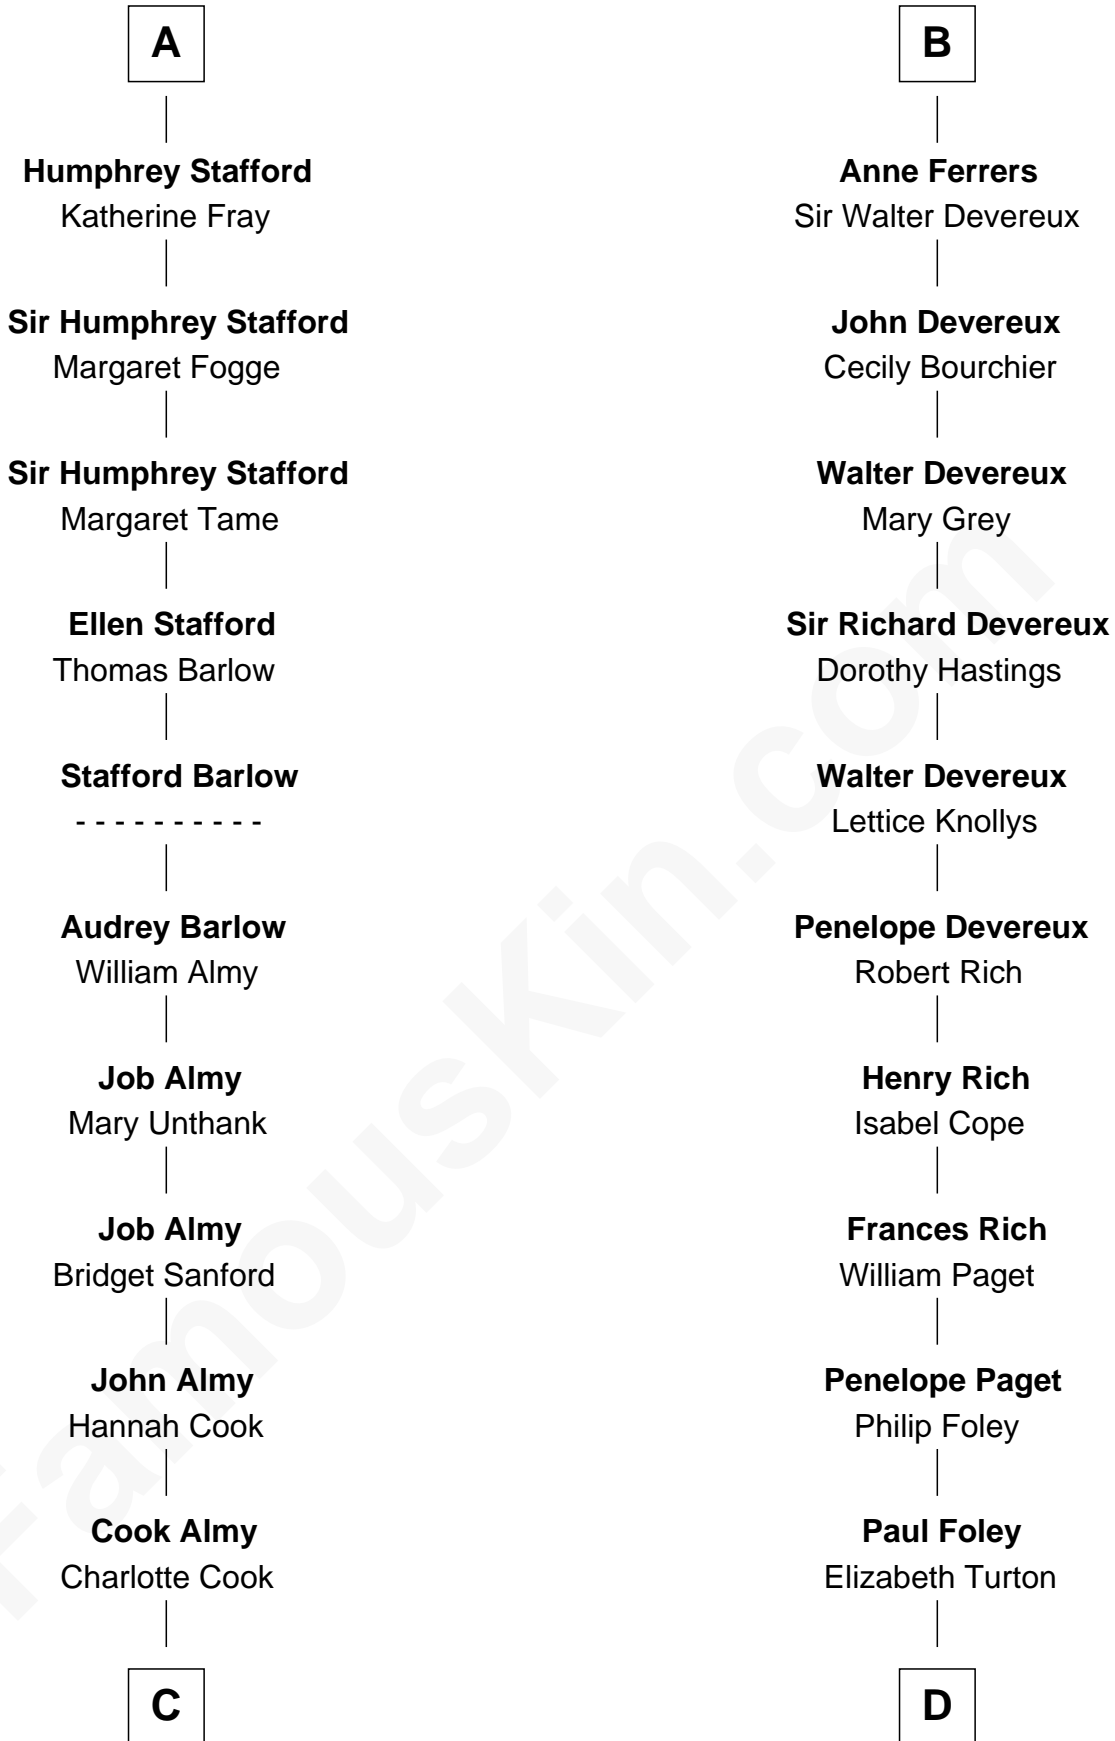

FamousKin.com Relationship Chart of

Marilyn Monroe

Actress, Model, and Singer

20th cousin 1 time removed of

Charles Darwin

Theory of Evolution

Ralph Basset
Margaret de Somery

C

Samuel Elam Almy

Susan Bateman

Susan Bateman Almy

Charles Adams Gifford

Frederick Almy Gifford

Elizabeth Easton Tennant

Charles Stanley Gifford

Gladys Pearl Monroe

Marilyn Monroe

Actress, Model, and Singer

D

Penelope Foley

Charles Howard

Mary Howard

Erasmus Darwin

Dr. Robert Waring Darwin

Susanna Wedgwood

Charles Darwin

Theory of Evolution