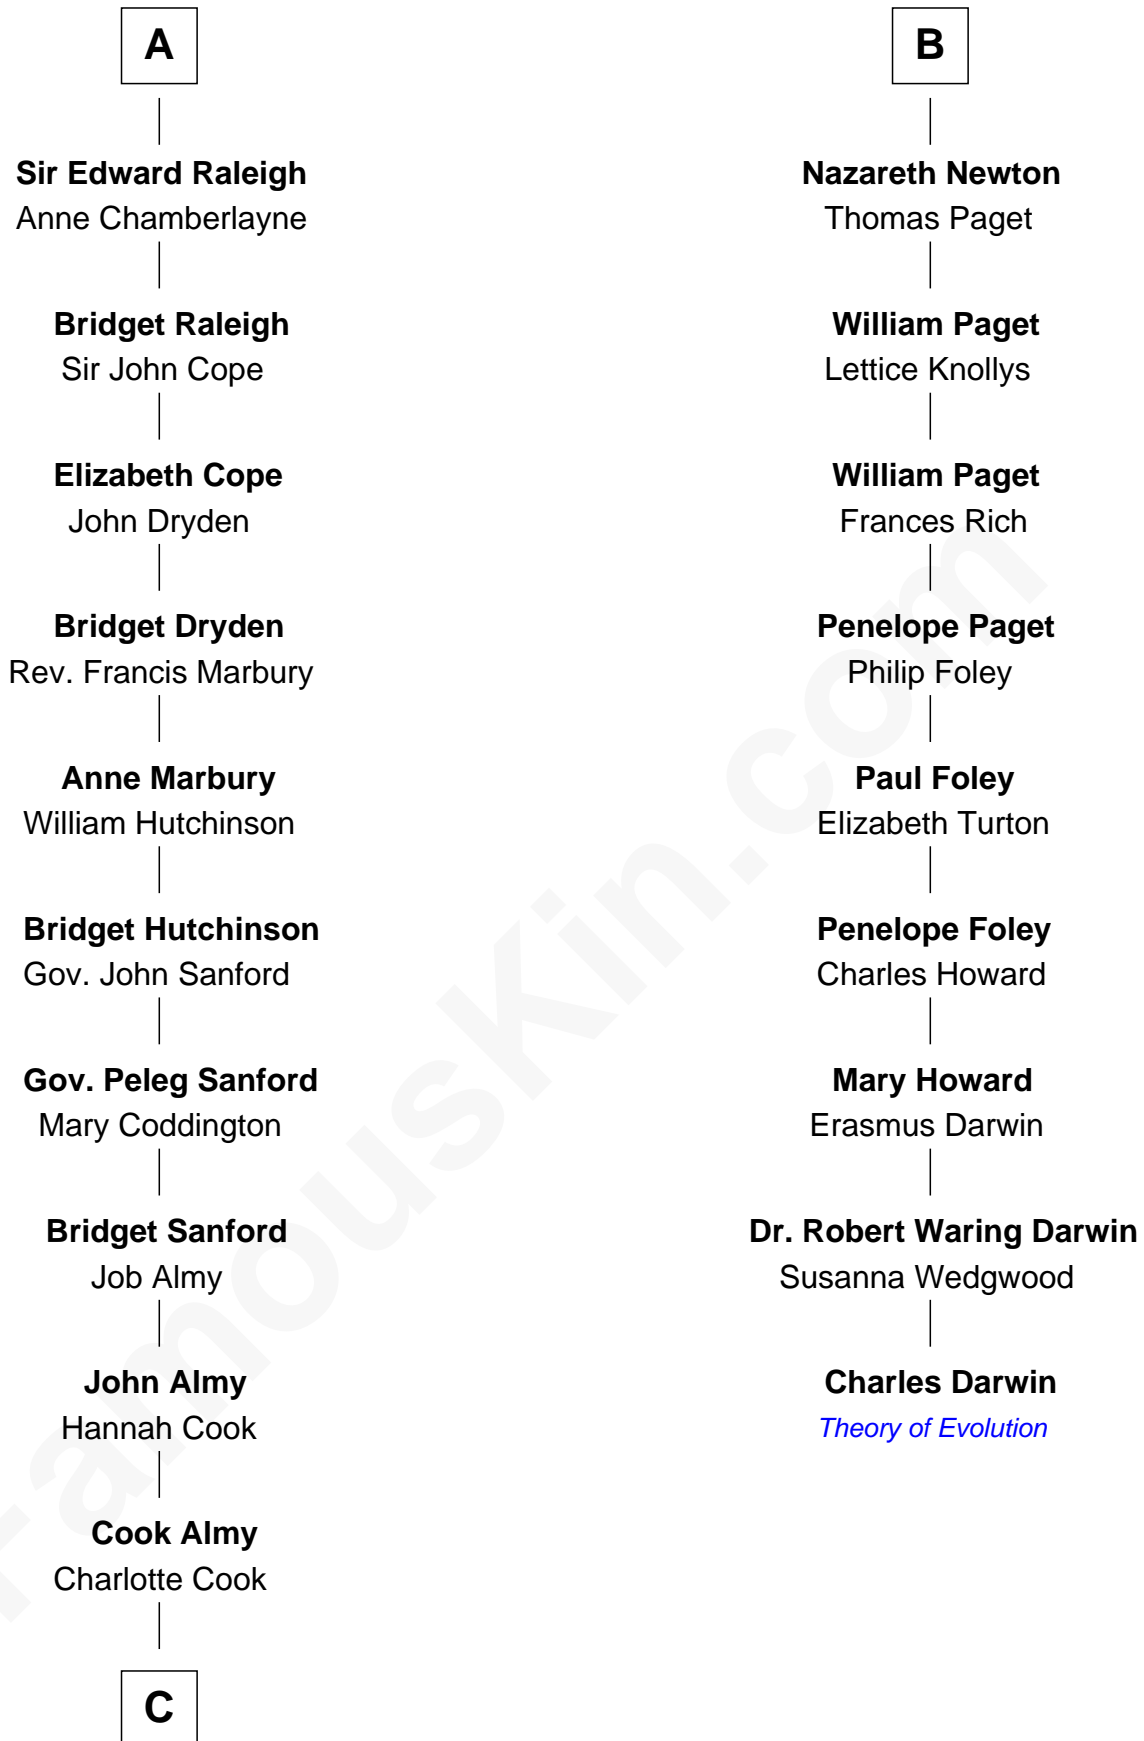

FamousKin.com Relationship Chart of

Marilyn Monroe

Actress, Model, and Singer

15th cousin 6 times removed of

Charles Darwin

Theory of Evolution

Humphrey de Bohun

Elizabeth Plantagenet

Eleanor de Bohun

Sir James le Boteler

Pernel le Boteler

Sir Gilbert Talbot

Sir Richard Talbot

Ankaret le Strange

Mary Talbot

Sir Thomas Greene

Sir William Huddesfield

Elizabeth Huddesfield

Sir Anthony Poyntz

Margaret Poyntz

Sir John Newton

B

C

—
Samuel Elam Almy

Susan Bateman

—
Susan Bateman Almy

Charles Adams Gifford

—
Frederick Almy Gifford

Elizabeth Easton Tennant

—
Charles Stanley Gifford

Gladys Pearl Monroe

—
Marilyn Monroe