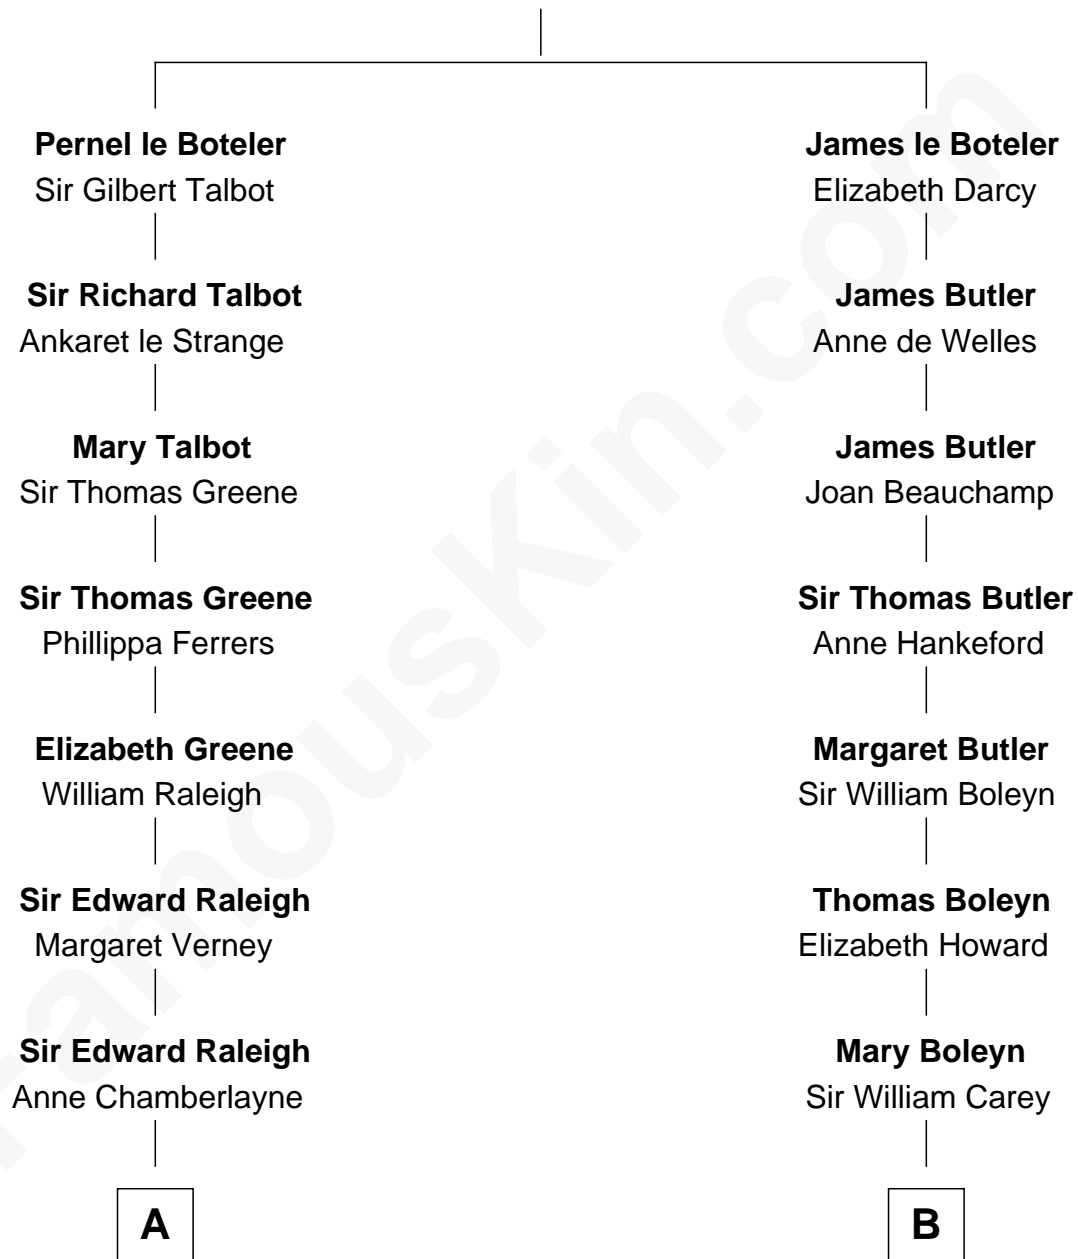

FamousKin.com Relationship Chart of

Marilyn Monroe

Actress, Model, and Singer

16th cousin 4 times removed of

Charles Darwin

Theory of Evolution

Sir James le Boteler

Eleanor de Bohun

C

—
Susan Bateman Almy
Charles Adams Gifford

—
Frederick Almy Gifford
Elizabeth Easton Tennant

—
Charles Stanley Gifford
Gladys Pearl Monroe

—
Marilyn Monroe
Actress, Model, and Singer

FamousKin.com