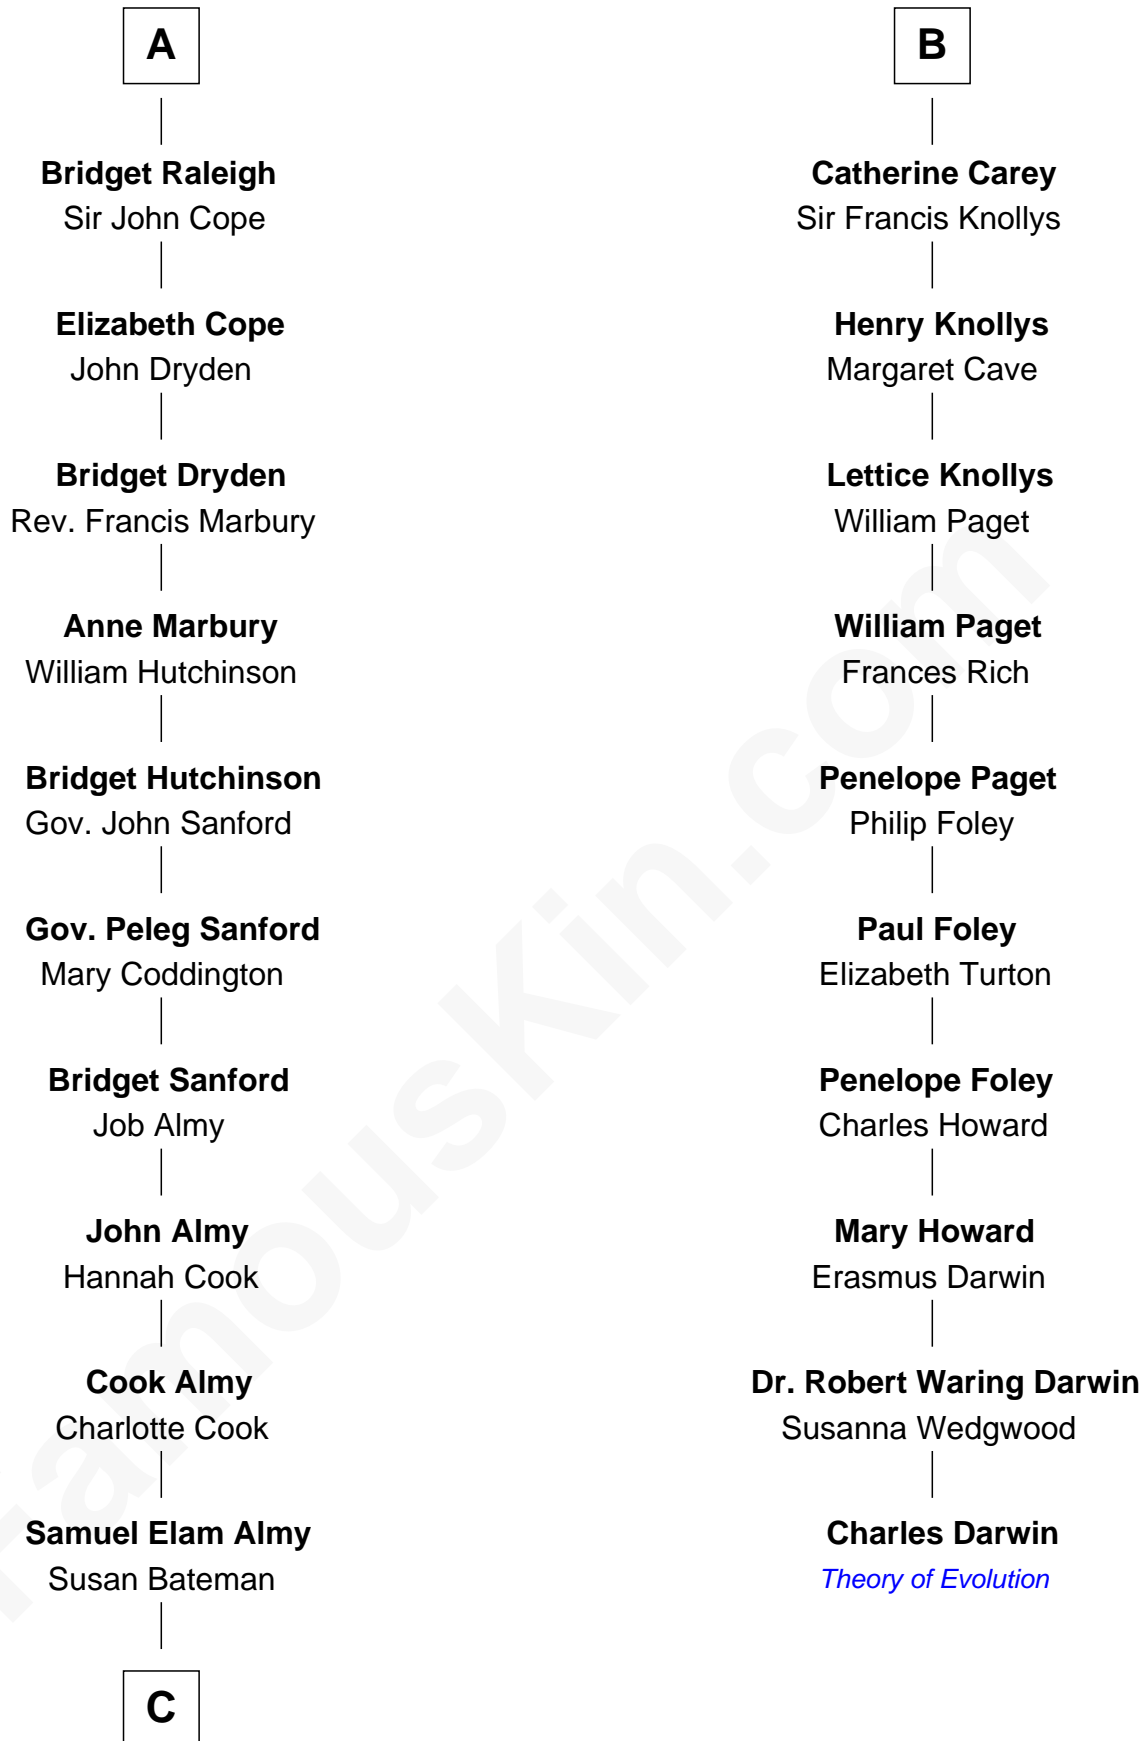

FamousKin.com Relationship Chart of

Marilyn Monroe

Actress, Model, and Singer

16th cousin 4 times removed of

Charles Darwin

Theory of Evolution

Sir James le Boteler

Eleanor de Bohun

C

—
Susan Bateman Almy
Charles Adams Gifford

—
Frederick Almy Gifford
Elizabeth Easton Tennant

—
Charles Stanley Gifford
Gladys Pearl Monroe

—
Marilyn Monroe
Actress, Model, and Singer

FamousKin.com