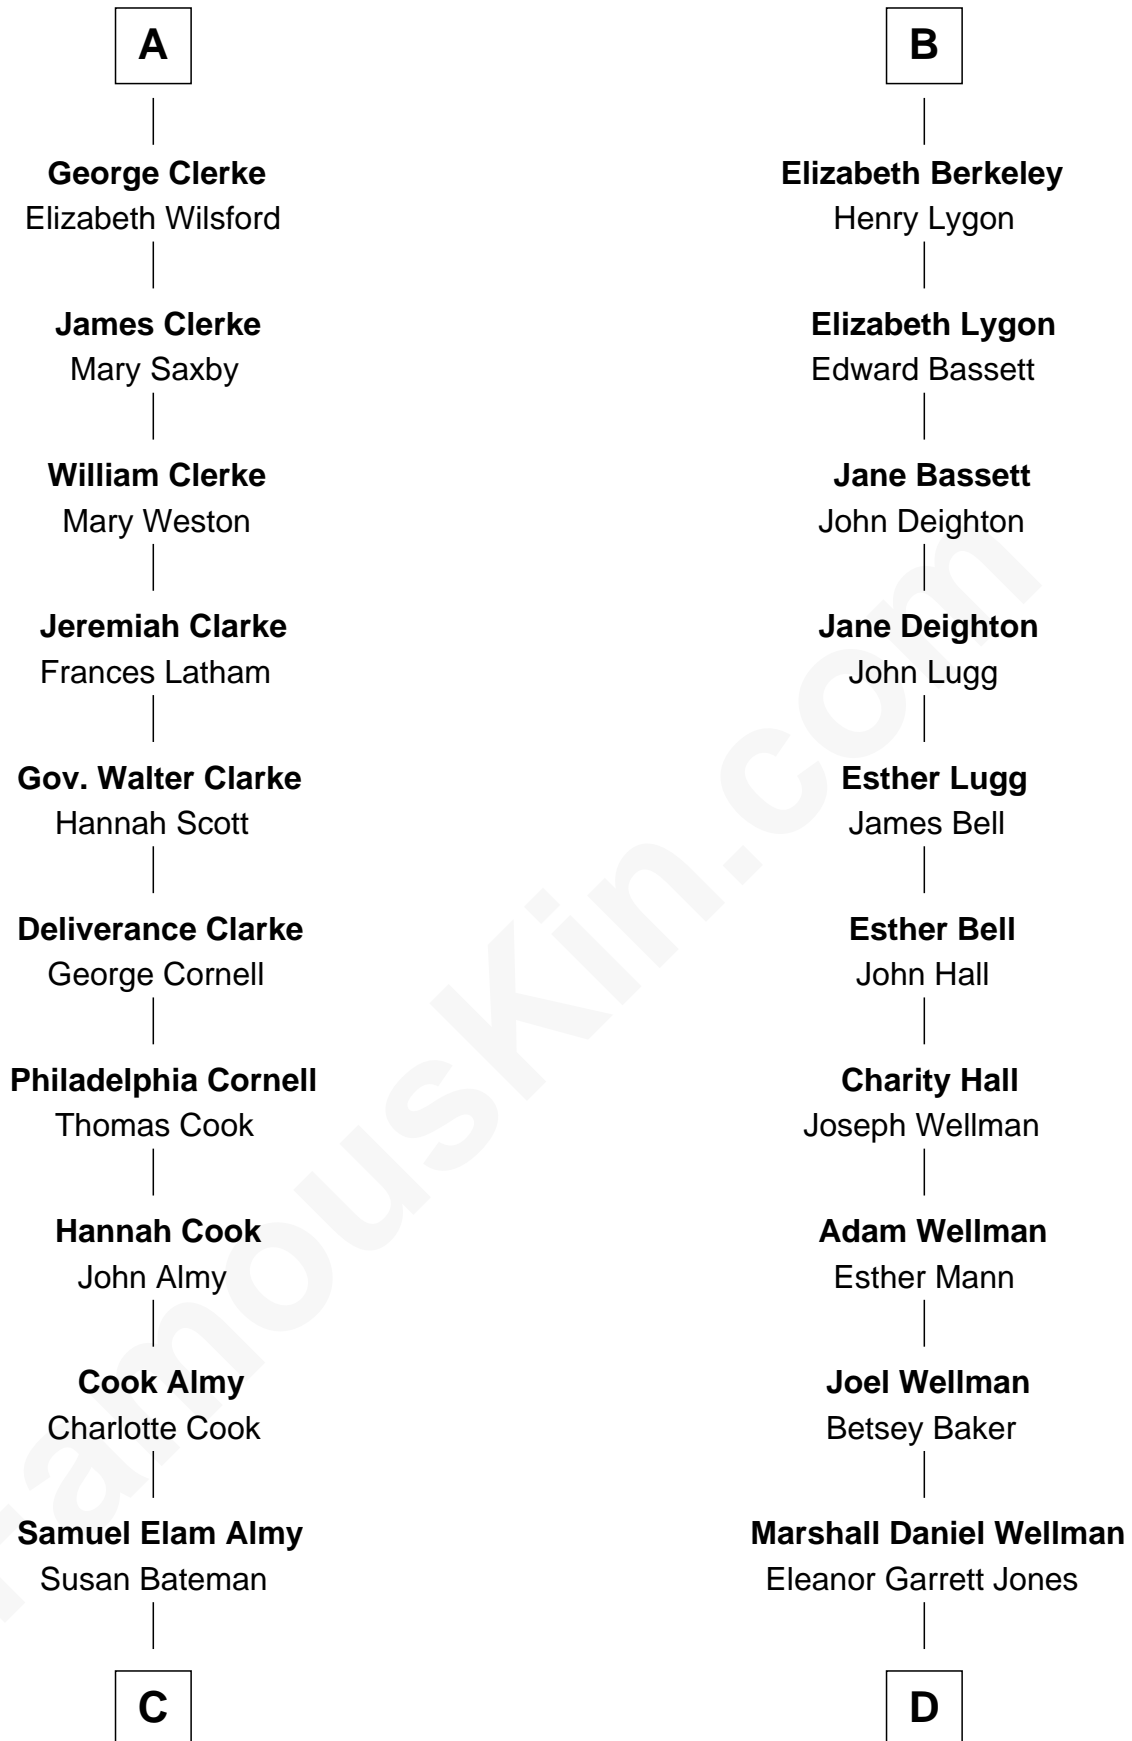

# FamousKin.com Relationship Chart of

**Marilyn Monroe**

*Actress, Model, and Singer*

18th cousin 2 times removed of

**Jack London**

*Author of "The Call of the Wild"*

**Bartholomew de Badlesmere**

Margaret de Clare

Sir William de Bohun

**Elizabeth de Bohun**

Sir Richard Fitzalan

**Elizabeth Fitzalan**

Sir Thomas Mowbray

**Isabel Mowbray**

Sir James Berkeley

**Maurice Berkeley**

Isabel Mead

**Anne Berkeley**

Sir William Dennis

**Isabel Dennis**

Sir John Berkeley

**B**

**C**

**Susan Bateman Almy**  
Charles Adams Gifford

**Frederick Almy Gifford**  
Elizabeth Easton Tennant

**Charles Stanley Gifford**  
Gladys Pearl Monroe

**Marilyn Monroe**  
*Actress, Model, and Singer*

**D**

**Flora Wellman**  
William Henry Chaney

**Jack London**  
*Author of "The Call of the Wild"*