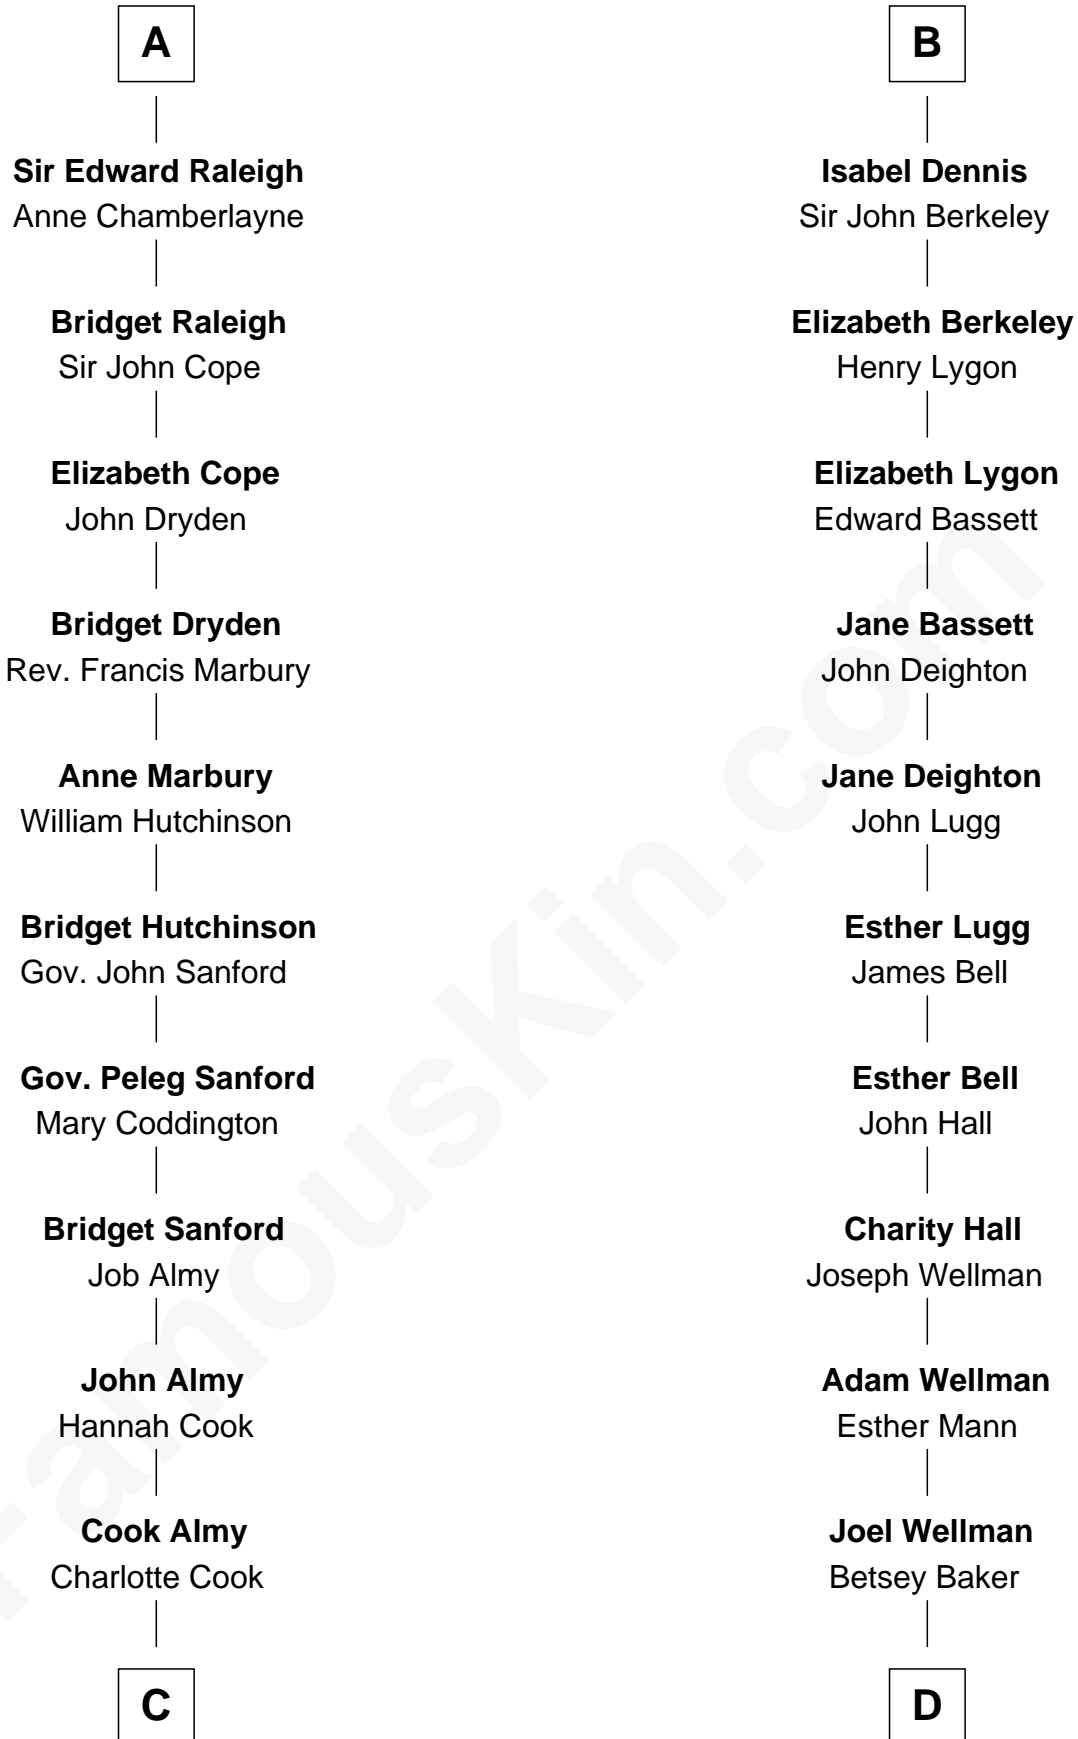

FamousKin.com

Relationship Chart of

Marilyn Monroe

Actress, Model, and Singer

19th cousin 2 times removed of

Jack London

Author of "The Call of the Wild"

Richard Fitzalan

Alice de Saluzzo

C

Samuel Elam Almy

Susan Bateman

Susan Bateman Almy

Charles Adams Gifford

Frederick Almy Gifford

Elizabeth Easton Tennant

Charles Stanley Gifford

Gladys Pearl Monroe

Marilyn Monroe

Actress, Model, and Singer

D

Marshall Daniel Wellman

Eleanor Garrett Jones

Flora Wellman