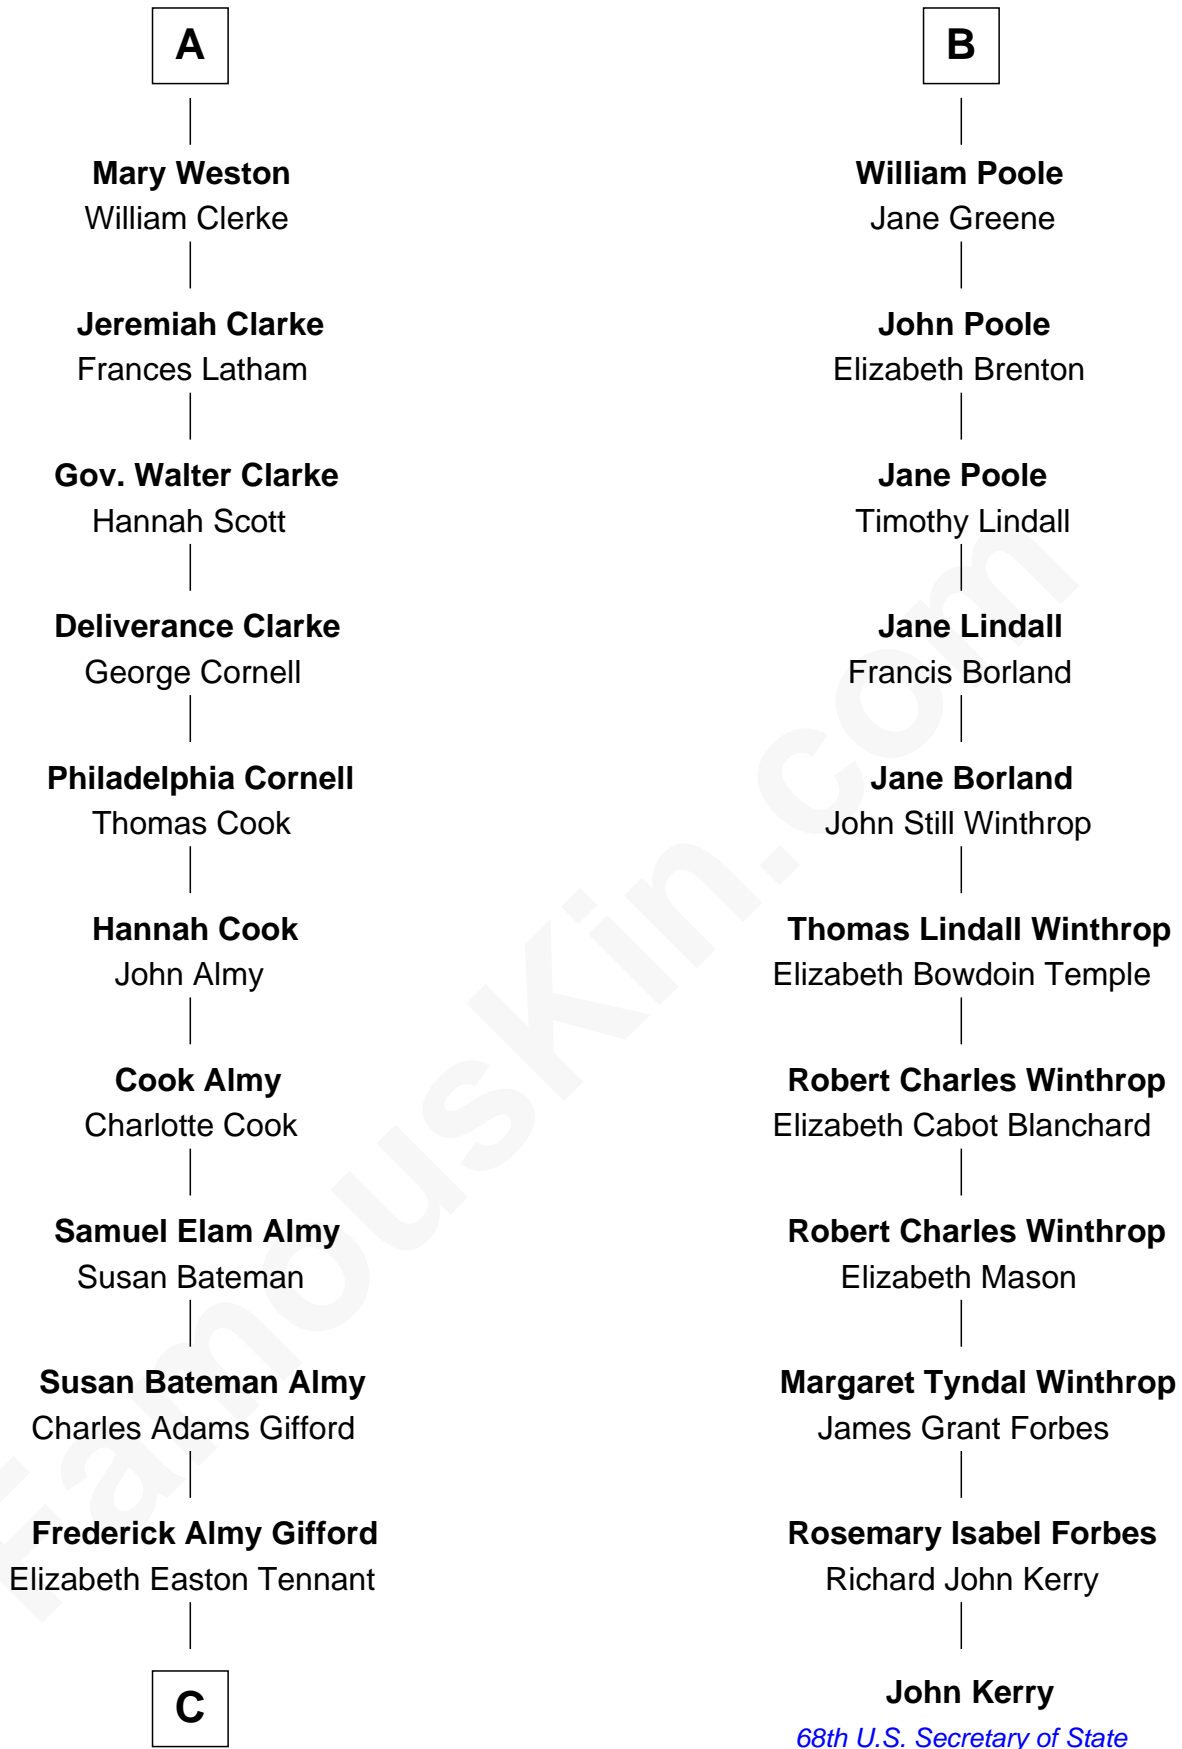

FamousKin.com Relationship Chart of

Marilyn Monroe

Actress, Model, and Singer

17th cousin 1 time removed of

John Kerry

68th U.S. Secretary of State

Sir William Stradling

Isabel St. Barbe

C

Charles Stanley Gifford

Gladys Pearl Monroe

Marilyn Monroe

Actress, Model, and Singer

FamousKin.com