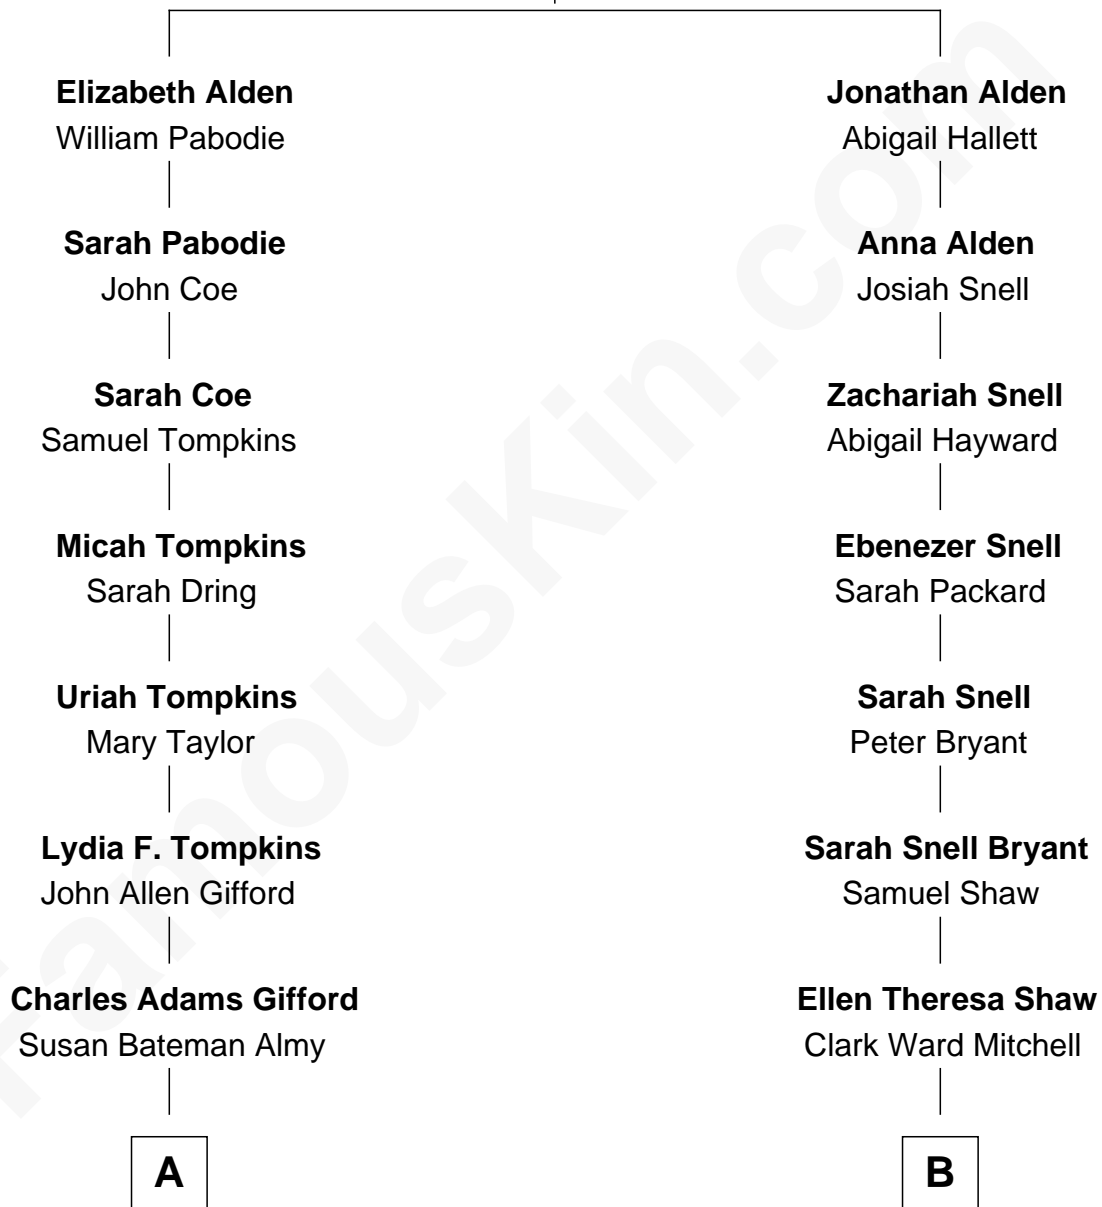

# FamousKin.com Relationship Chart of

**Marilyn Monroe**

*Actress, Model, and Singer*

9th cousin of

**Julia Child**

*American Chef, Author and TV Personality*

**John Alden**  
Priscilla Mullins

**A**

**Frederick Almy Gifford**  
Elizabeth Easton Tennant

**Charles Stanley Gifford**  
Gladys Pearl Monroe

**Marilyn Monroe**  
*Actress, Model, and Singer*

**B**

**Julia Clark Mitchell**  
Byron Weston

**Julia Carolyn Weston**  
John McWilliams